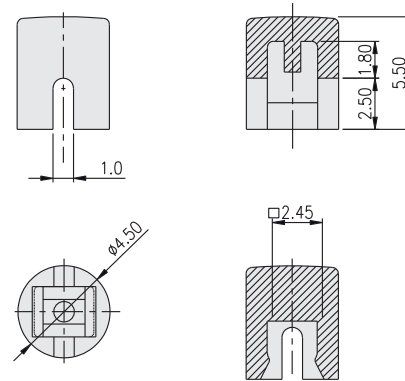

TACT SWITCH KTSC-(6)(2) SERIES

Cap for 6x6 / 12x12
Tact Switch

HOW TO ORDER

KTSC -

Prod. Size: <Tactile Switch>
2=12X12mm (Can be applied on DTS□-24)
6=6x6mm (Can be applied on DTS□-644)

Cap Type:
1=Square
2=Round

Cap color:
Y=Yellow
B=Blue
R=Red
I=Ivory
K=Black
G=Green
S=Salmon
Ge=Gray

PACKAGE

<Bag>
KTSC-2: 500 pcs
KTSC-6: 1500 pcs

KTSC-21

KTSC-22

KTSC-61

KTSC-62

TACT SWITCH