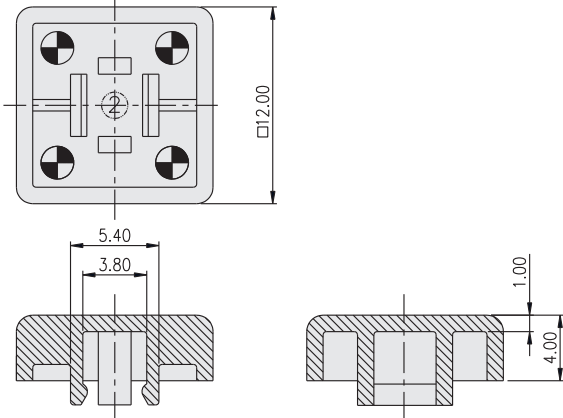

TACT SWITCH KTSC-(6)(2) SERIES

Cap for 6x6 / 12x12
Tact Switch

HOW TO ORDER

KTSC -

Prod. Size: <Tactile Switch>
2=12X12mm (Can be applied on DTS□-24)
6=6x6mm (Can be applied on DTS□-644)

Cap Type:
1=Square
2=Round

Cap color:
Y=Yellow
B=Blue
R=Red
I=Ivory
K=Black
G=Green
S=Salmon
Ge=Gray

PACKAGE

<Bag>
KTSC-2: 500 pcs
KTSC-6: 1500 pcs

KTSC-21

KTSC-22

KTSC-61

KTSC-62

TACT SWITCH