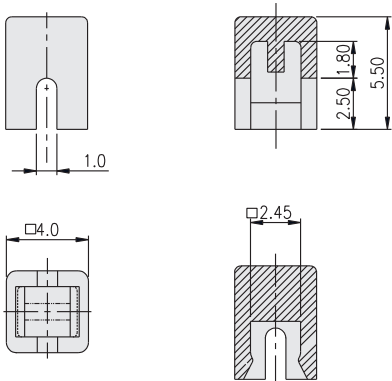

TACT SWITCH KTSC-(6)(2) SERIES

Cap for 6x6 / 12x12
Tact Switch

HOW TO ORDER

KTSC -

Prod. Size: <Tactile Switch>
2=12X12mm (Can be applied on DTS□-24)
6=6x6mm (Can be applied on DTS□-644)

Cap Type:
1=Square
2=Round

Cap color:
Y=Yellow
B=Blue
R=Red
I=Ivory
K=Black
G=Green
S=Salmon
Ge=Gray

PACKAGE

<Bag>
KTSC-2: 500 pcs
KTSC-6: 1500 pcs

KTSC-21

KTSC-22

KTSC-61

KTSC-62

TACT SWITCH