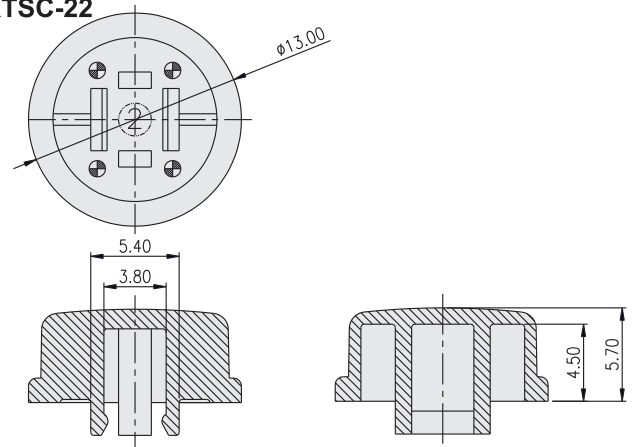

TACT SWITCH KTSC-(6)(2) SERIES

Cap for 6x6 / 12x12
Tact Switch

HOW TO ORDER

KTSC -

Prod. Size: <Tactile Switch>
2=12X12mm (Can be applied on DTS□-24)
6=6x6mm (Can be applied on DTS□-644)

Cap Type:
1=Square
2=Round

Cap color:
Y=Yellow
B=Blue
R=Red
I=Ivory
K=Black
G=Green
S=Salmon
Ge=Gray

PACKAGE

<Bag>
KTSC-2: 500 pcs
KTSC-6: 1500 pcs

KTSC-21

KTSC-22

KTSC-61

KTSC-62

TACT SWITCH