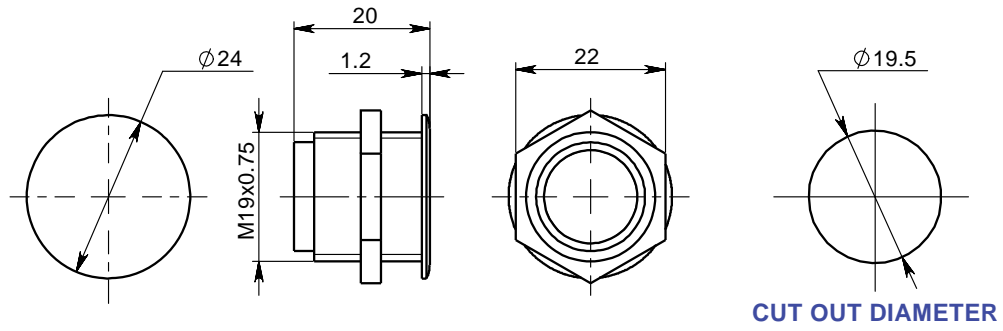

# EVERSWITCH TOUCH METAL SWITCHES

SBS1

SBS2