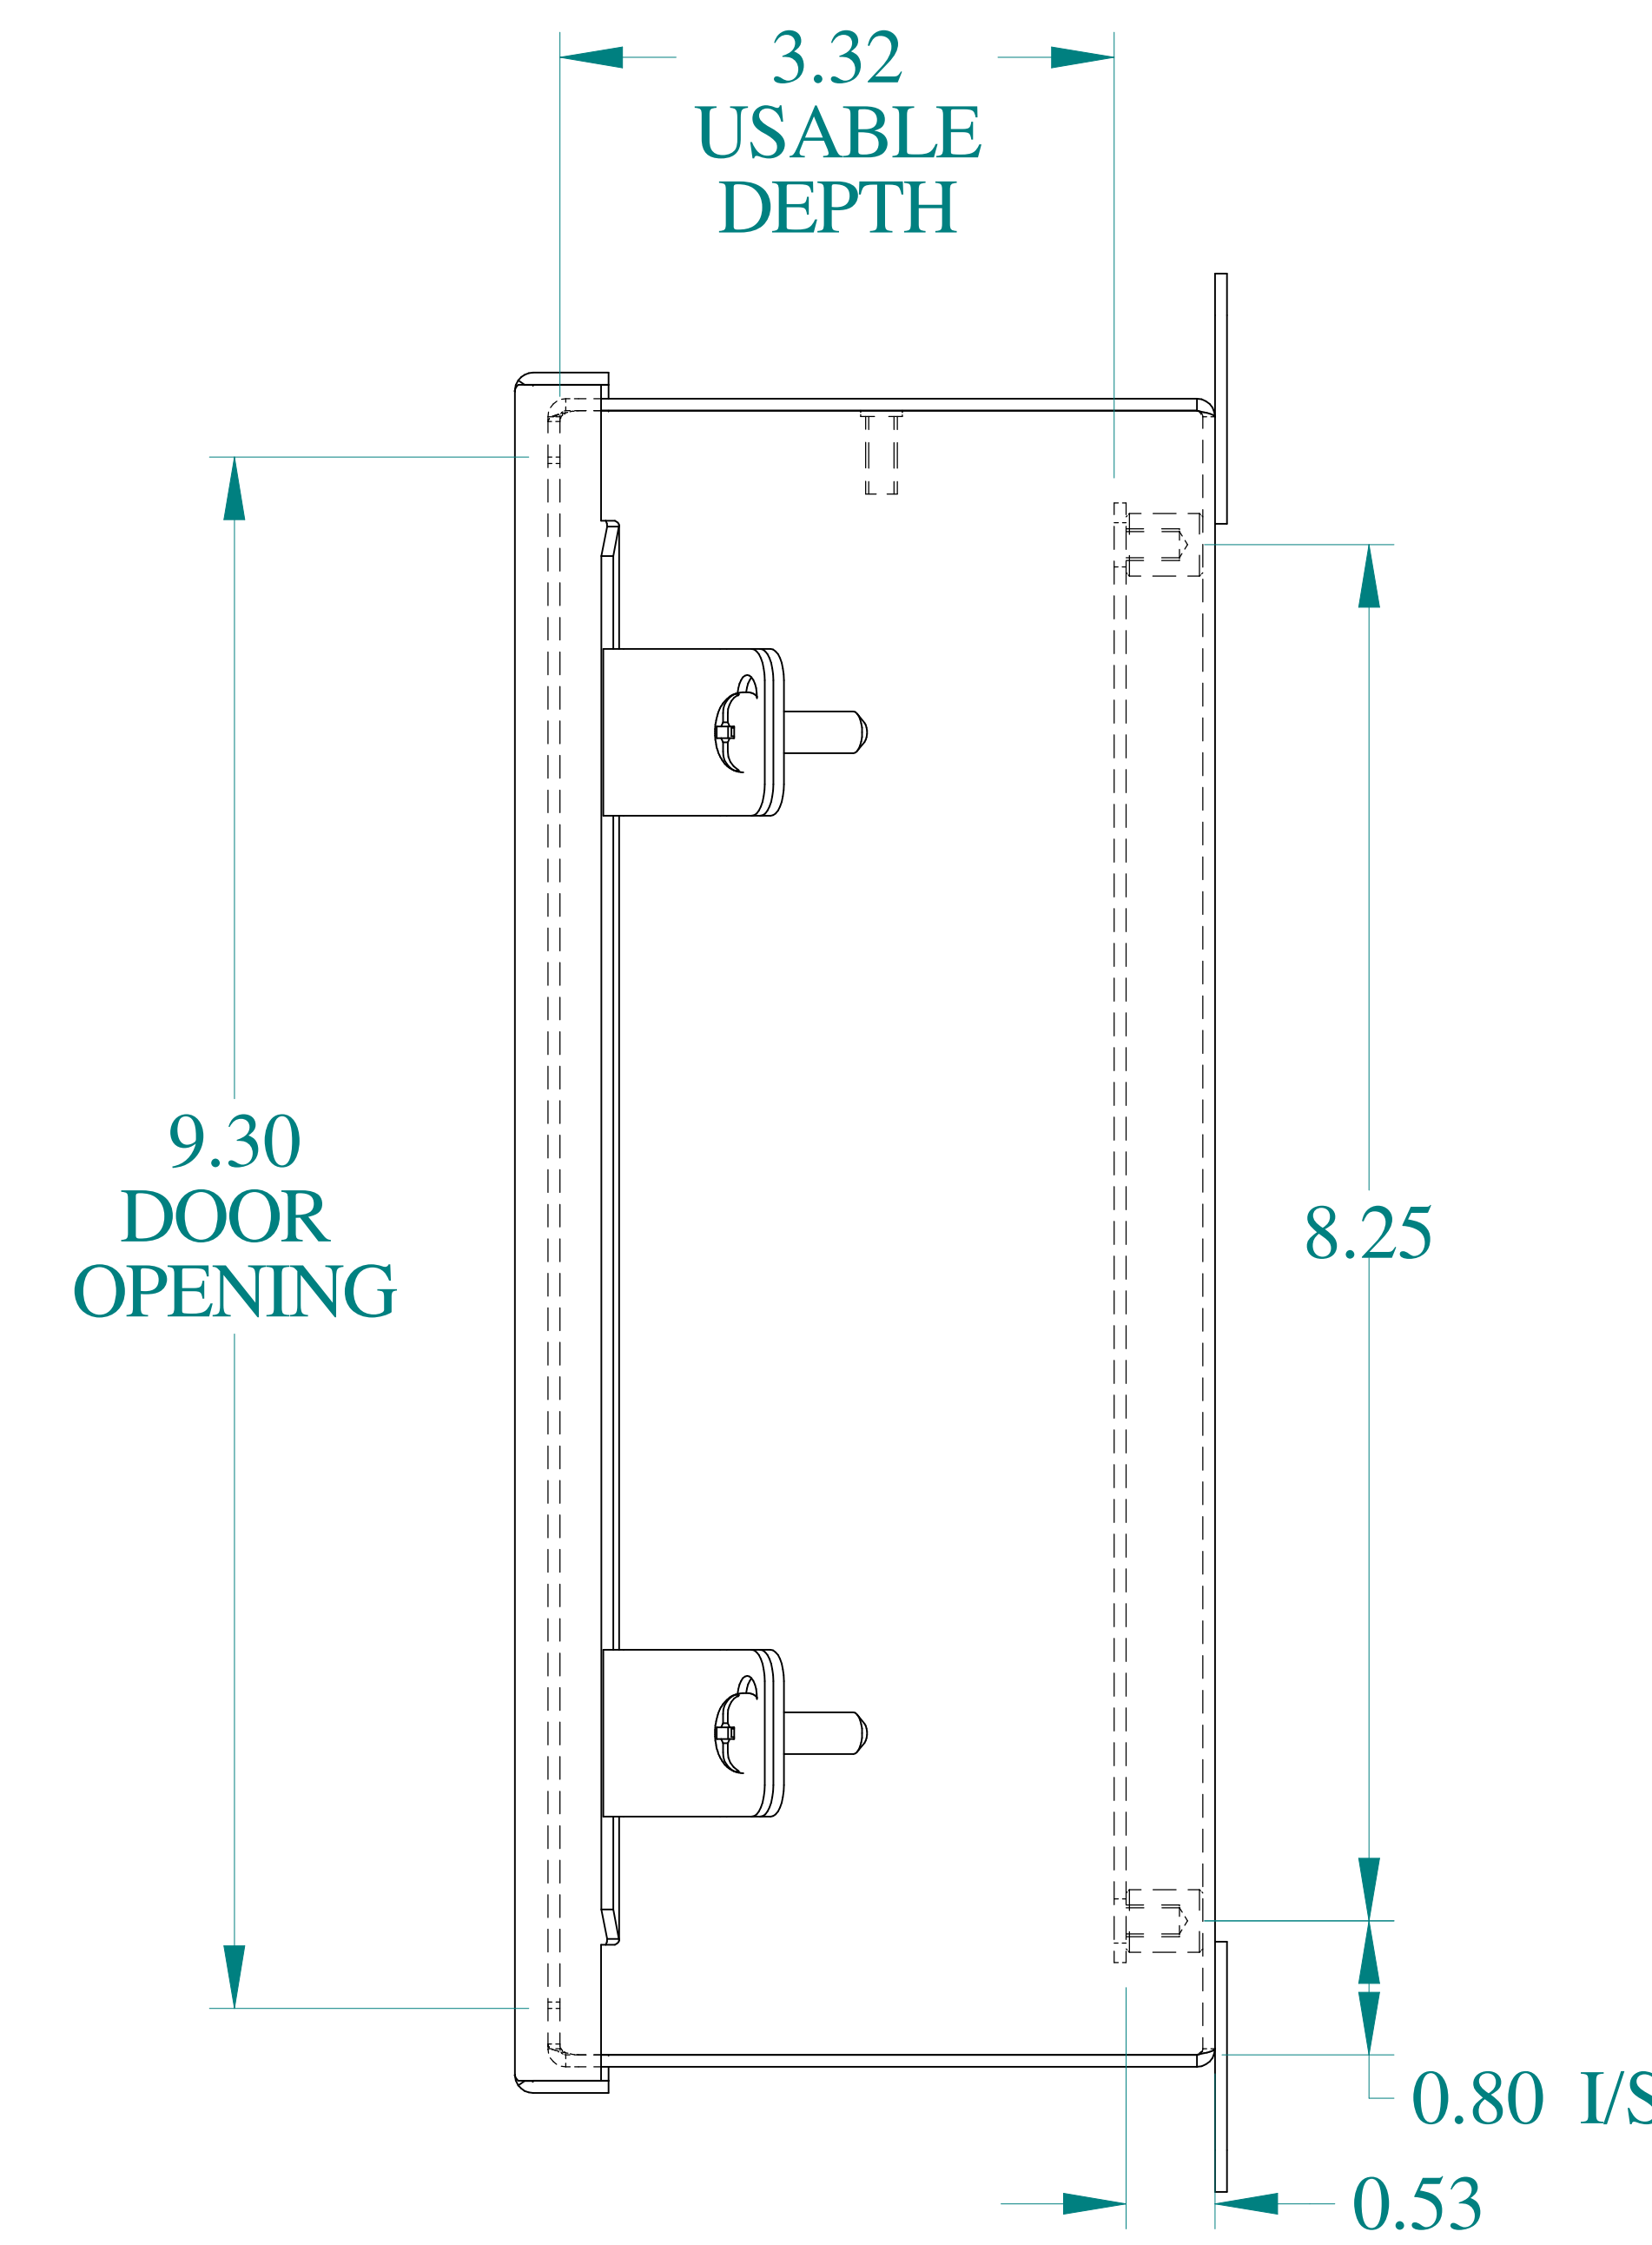

TOP VIEW

ISOMETRIC VIEWS

SIDE VIEW

FRONT VIEW

SIDE VIEW

BACK VIEW

BOTTOM VIEW

Data subject to change without notice.

Part #: 1414N4PHS16I

Date: Mar. 25, 2019

Link: www.hammfg.com/1414N4PHS16I