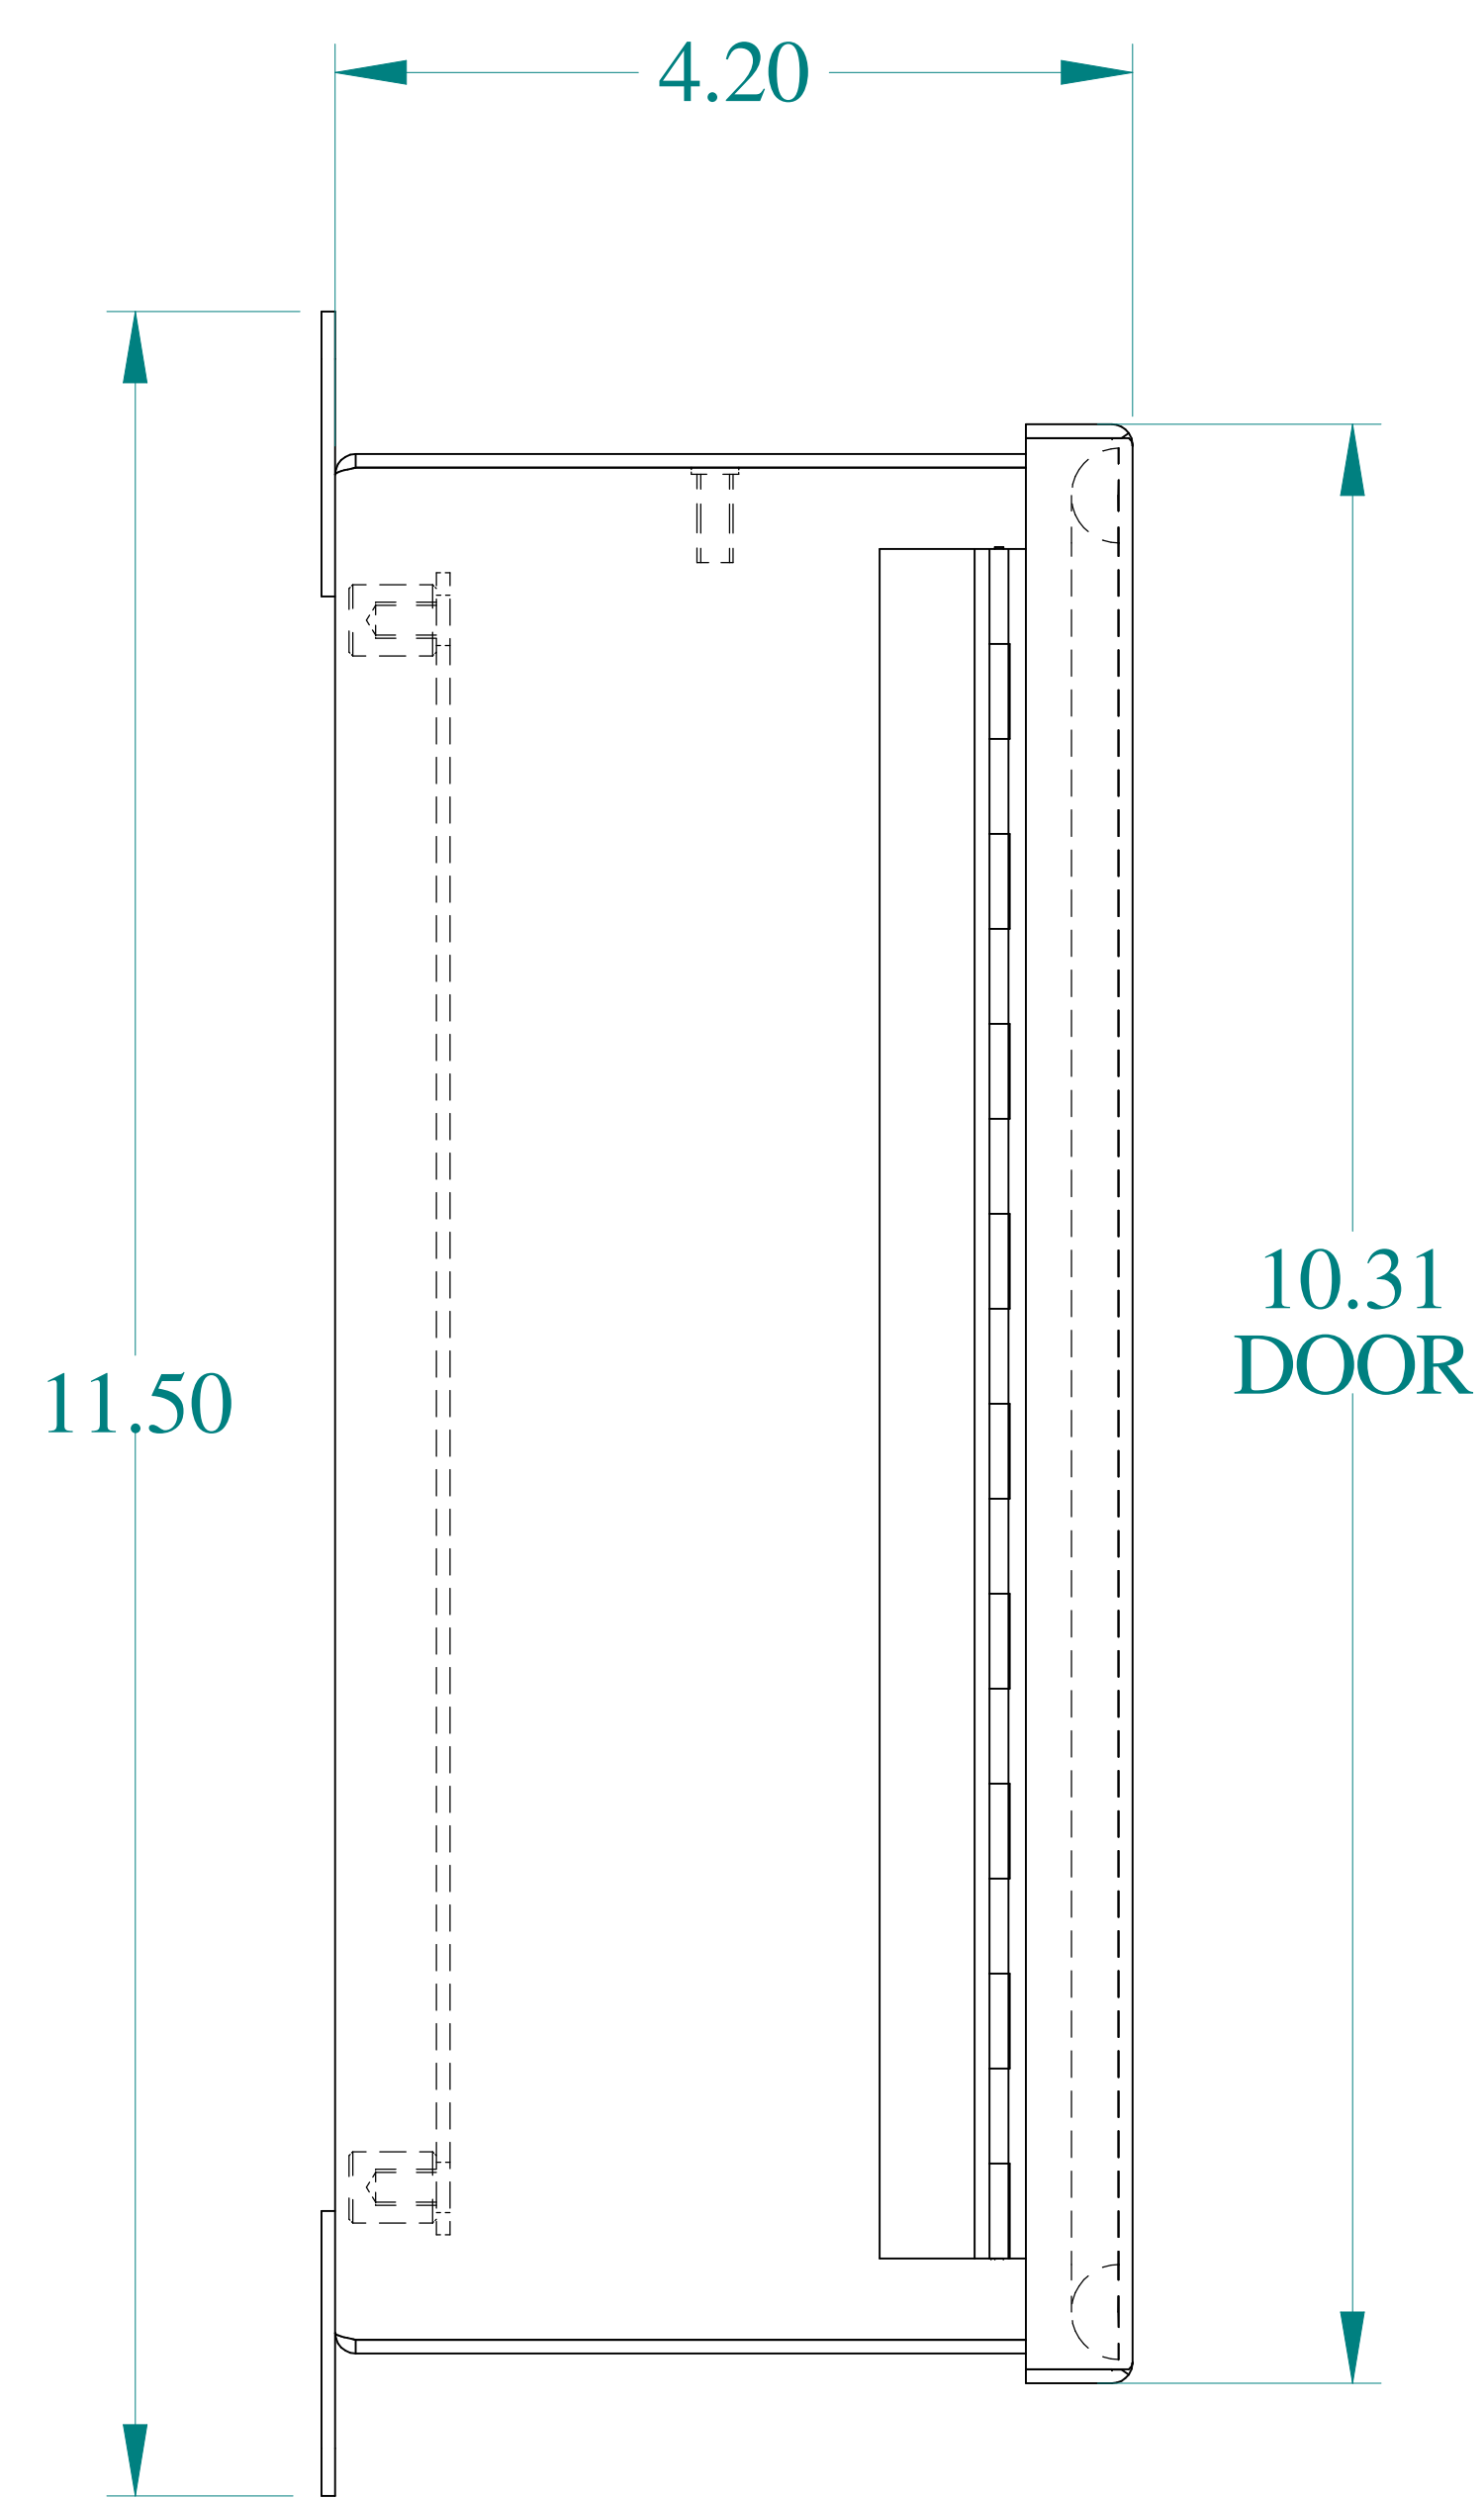

TOP VIEW

ISOMETRIC VIEWS

SIDE VIEW

FRONT VIEW

SIDE VIEW

BACK VIEW

BOTTOM VIEW

Data subject to change without notice.

Part #: 1414N4PHS16I

Date: Mar. 25, 2019

Link: www.hammfg.com/1414N4PHS16I