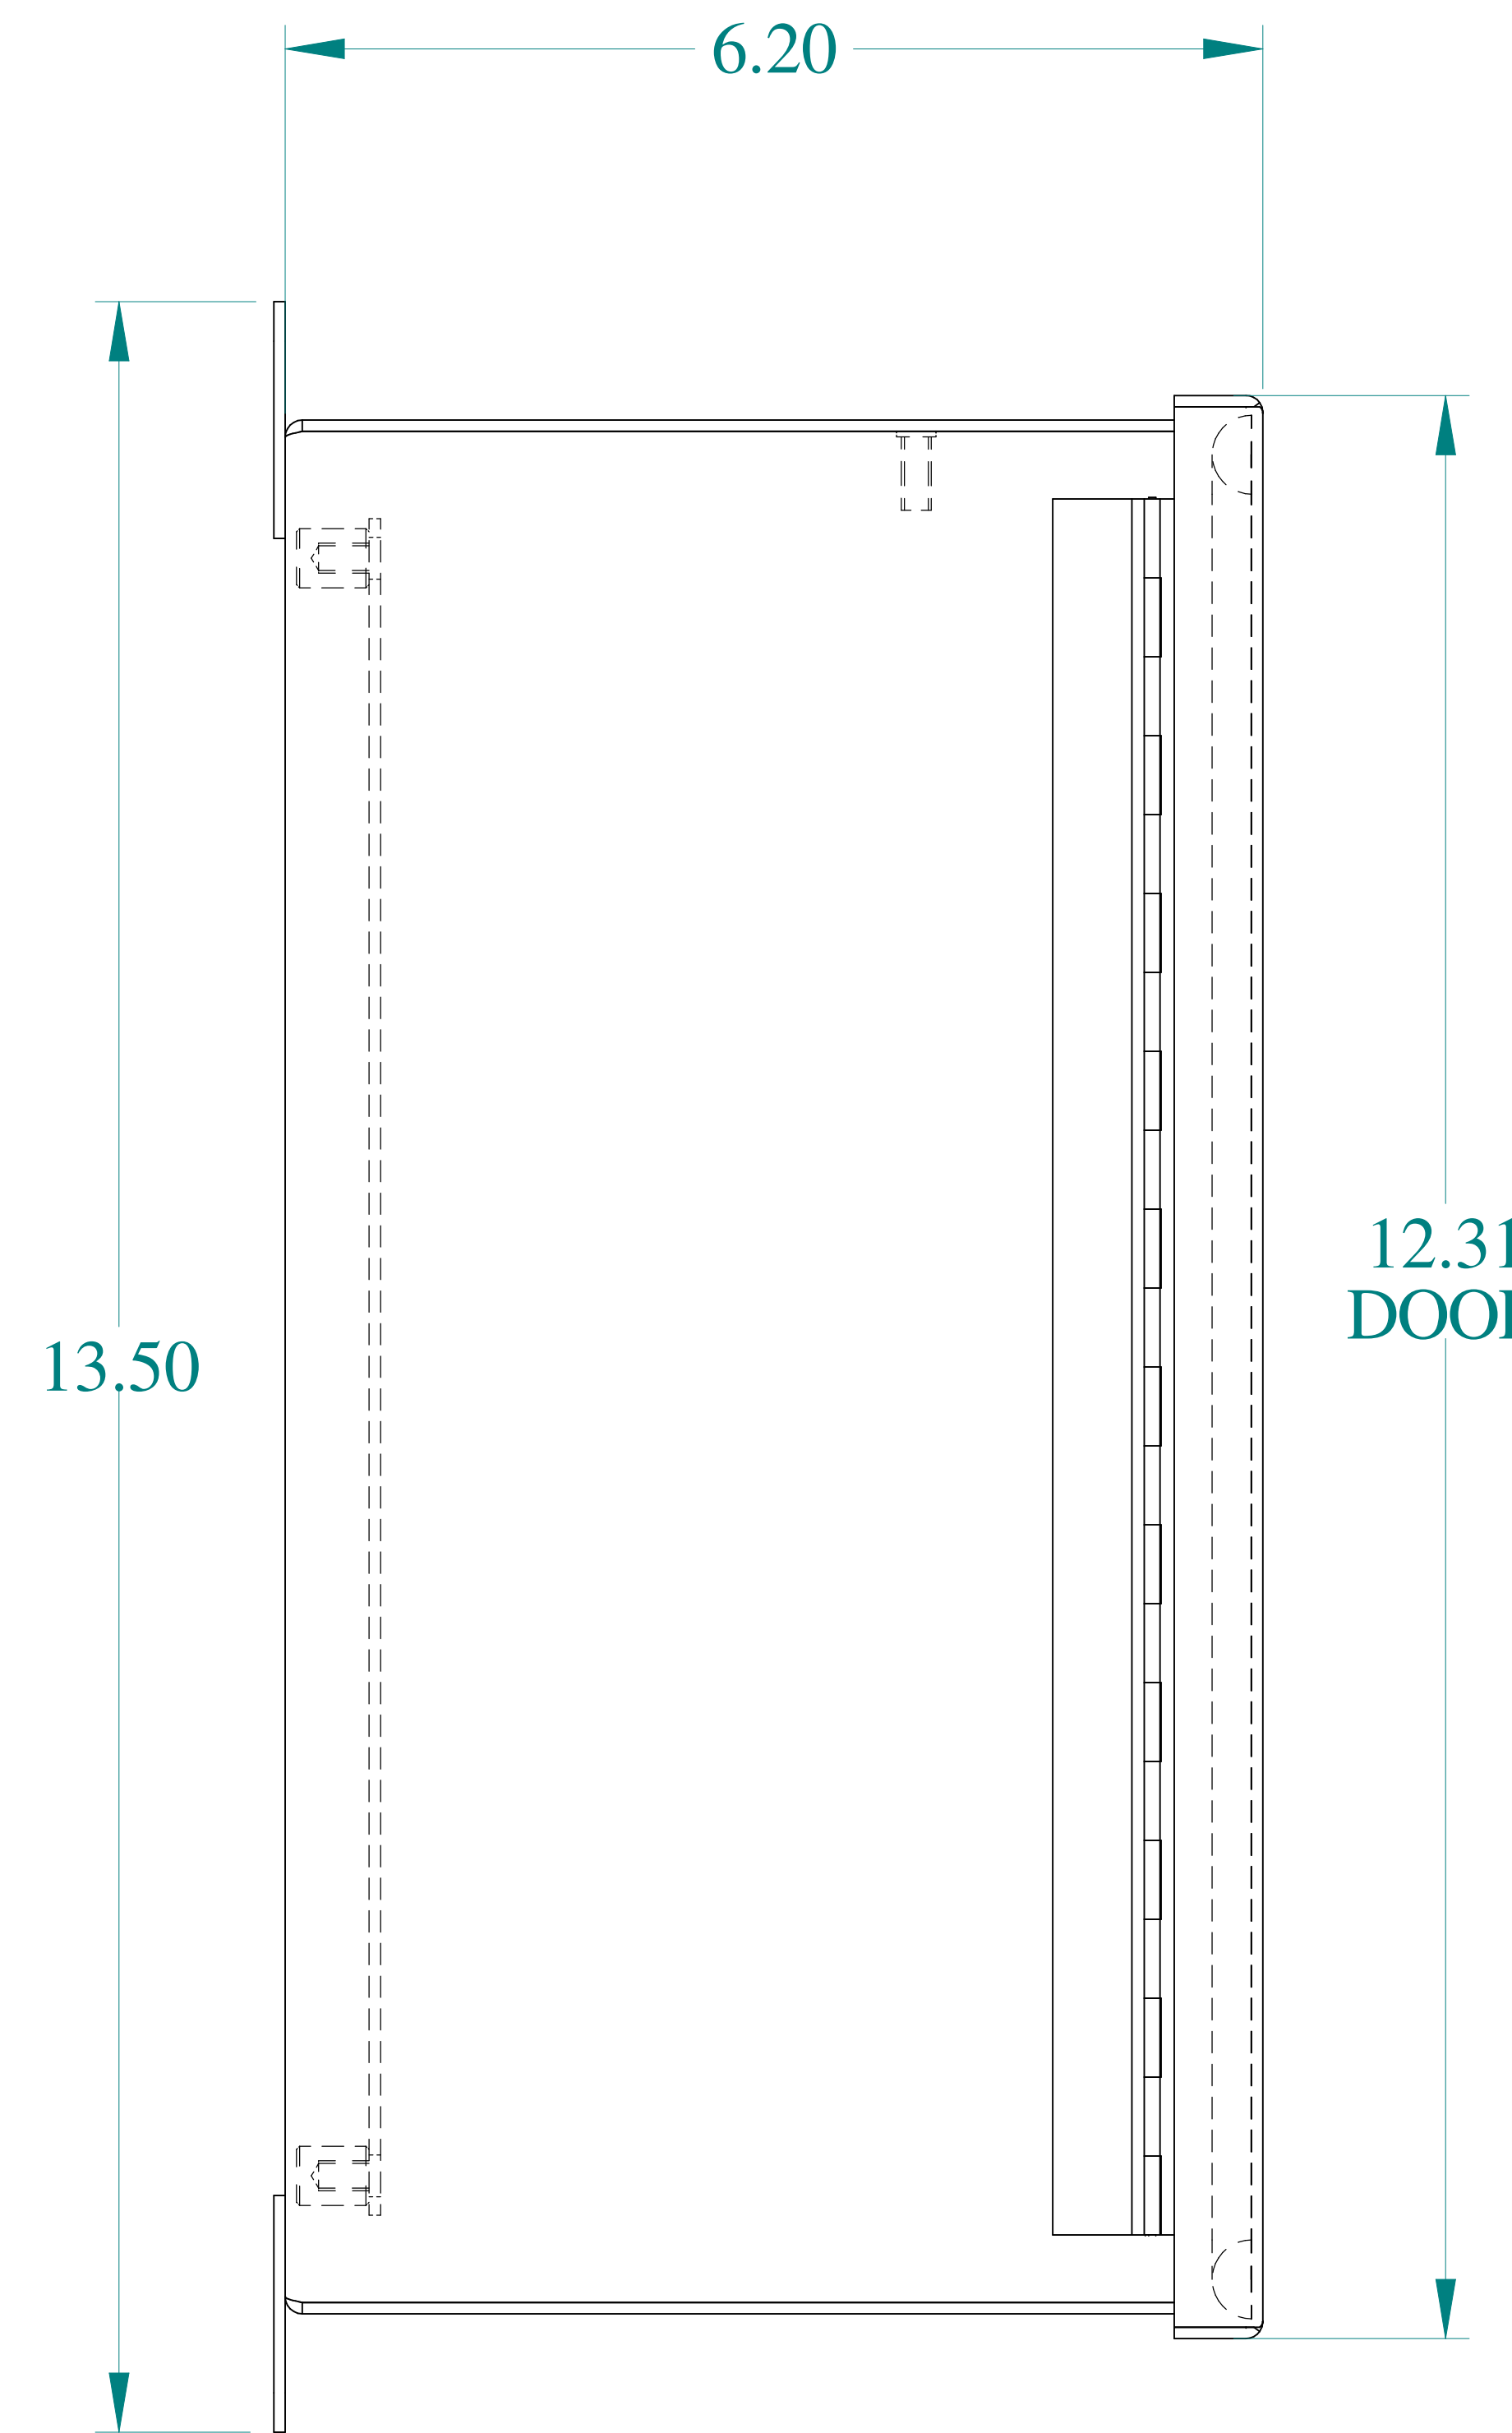

TOP VIEW

ISOMETRIC VIEWS

SIDE VIEW

FRONT VIEW

SIDE VIEW

BACK VIEW

BOTTOM VIEW

HAMMOND  
MANUFACTURING®

www.hammondmfg.com

Data subject to change without notice.

Part #: 1414N4PHS16K6 Date: Mar. 25, 2019

Link: [www.hammg.com/1414N4PHS16K6](http://www.hammg.com/1414N4PHS16K6)