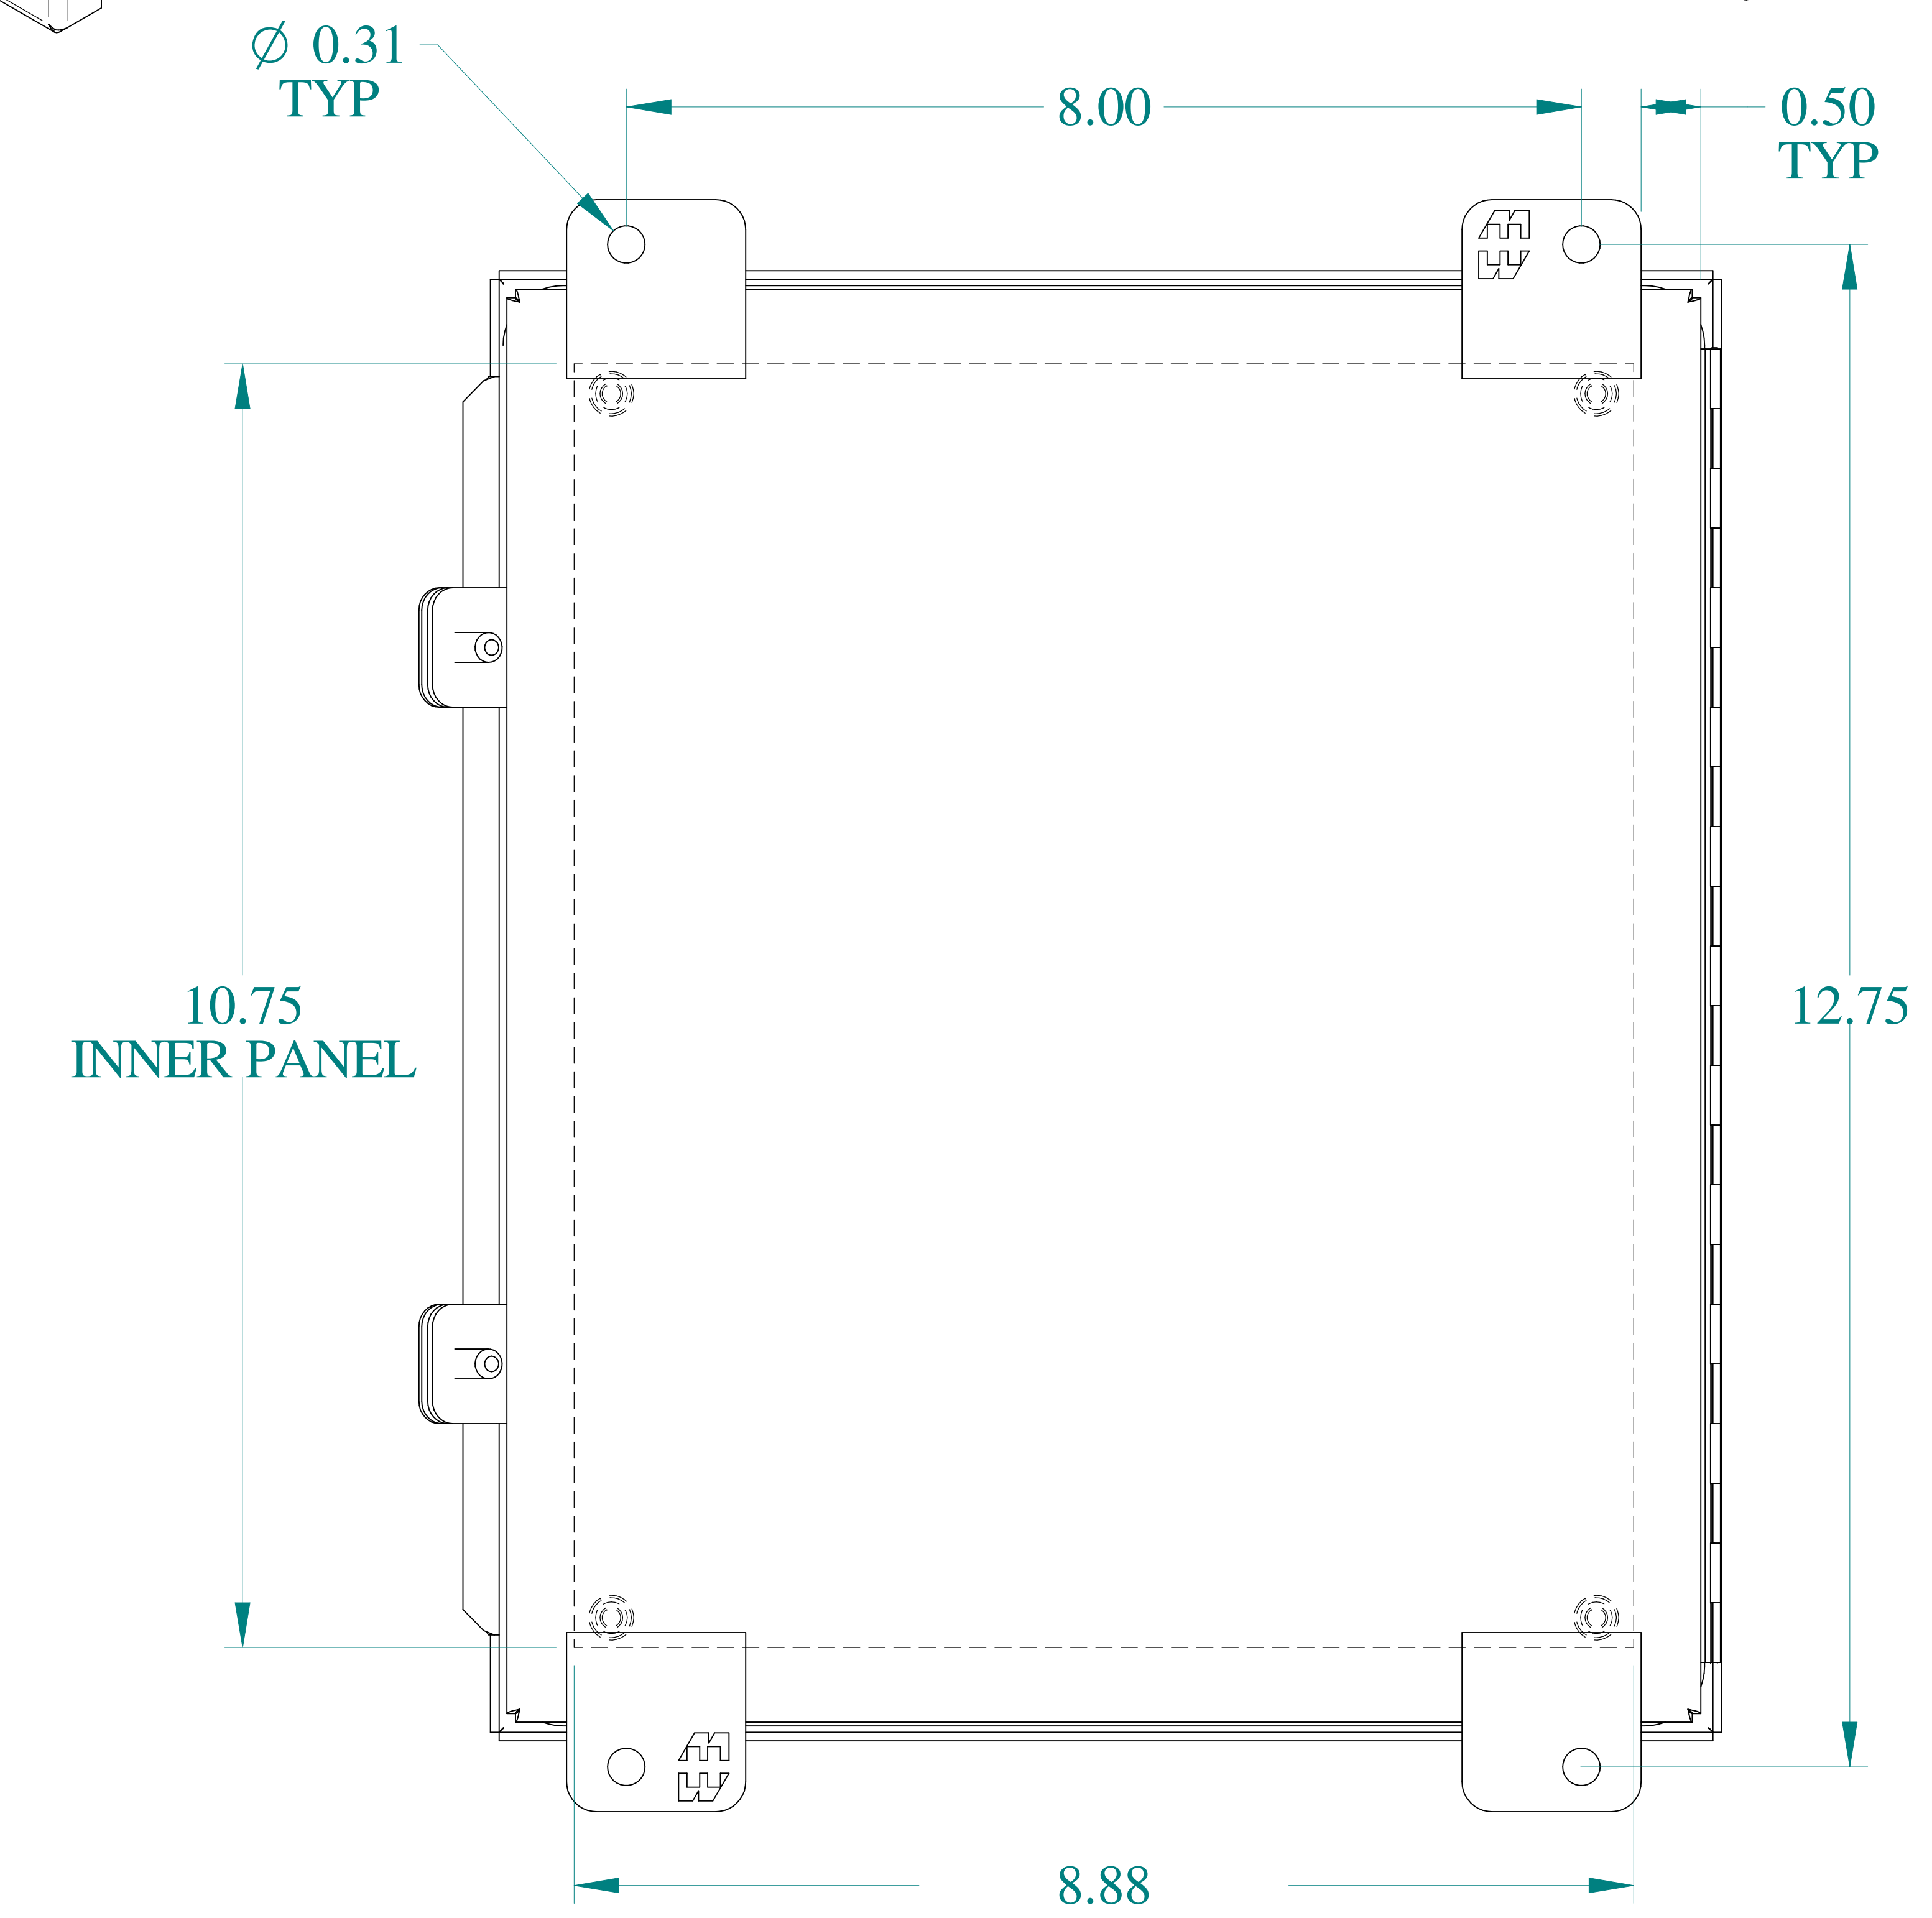

TOP VIEW

ISOMETRIC VIEWS

SIDE VIEW

FRONT VIEW

SIDE VIEW

BACK VIEW

BOTTOM VIEW

HAMMOND  
MANUFACTURING®

www.hammondmfg.com

Data subject to change without notice.

Part #: 1414N4PHS16K6 Date: Mar. 25, 2019

Link: [www.hammg.com/1414N4PHS16K6](http://www.hammg.com/1414N4PHS16K6)