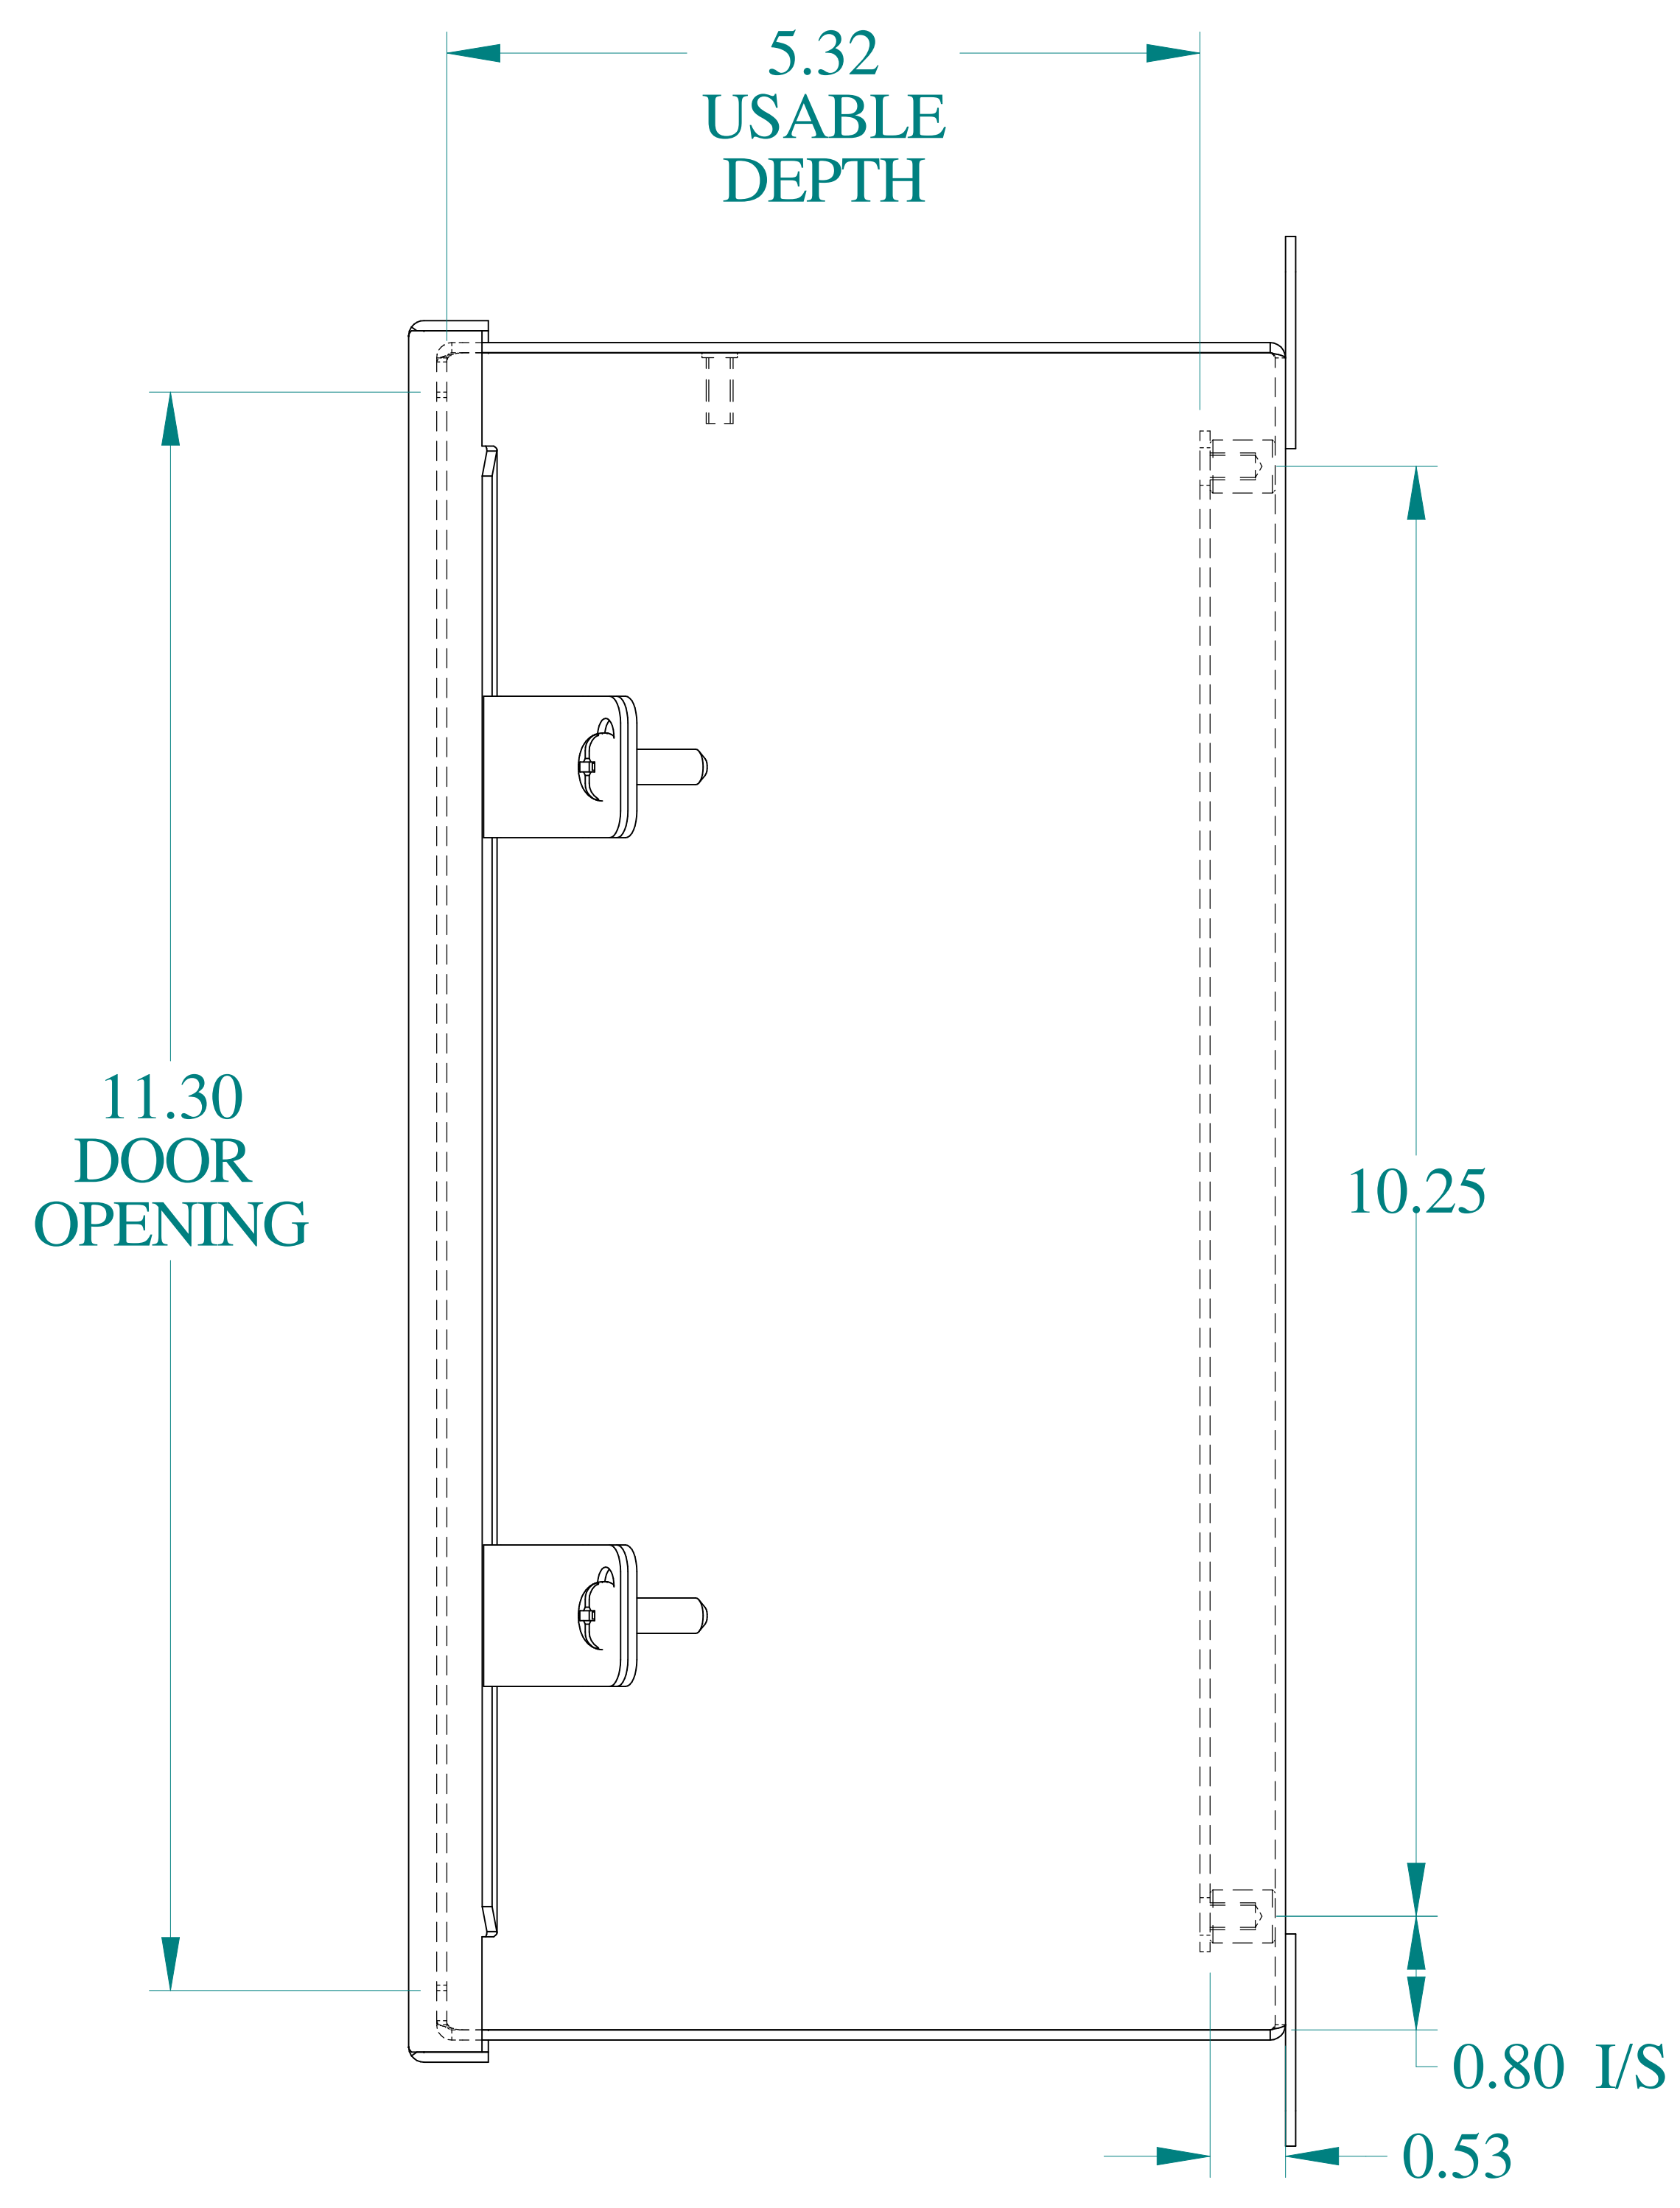

TOP VIEW

ISOMETRIC VIEWS

SIDE VIEW

FRONT VIEW

SIDE VIEW

BACK VIEW

BOTTOM VIEW

HAMMOND  
MANUFACTURING®

www.hammondmfg.com

Data subject to change without notice.

Part #: 1414N4PHS16K6 Date: Mar. 25, 2019

Link: [www.hammg.com/1414N4PHS16K6](http://www.hammg.com/1414N4PHS16K6)