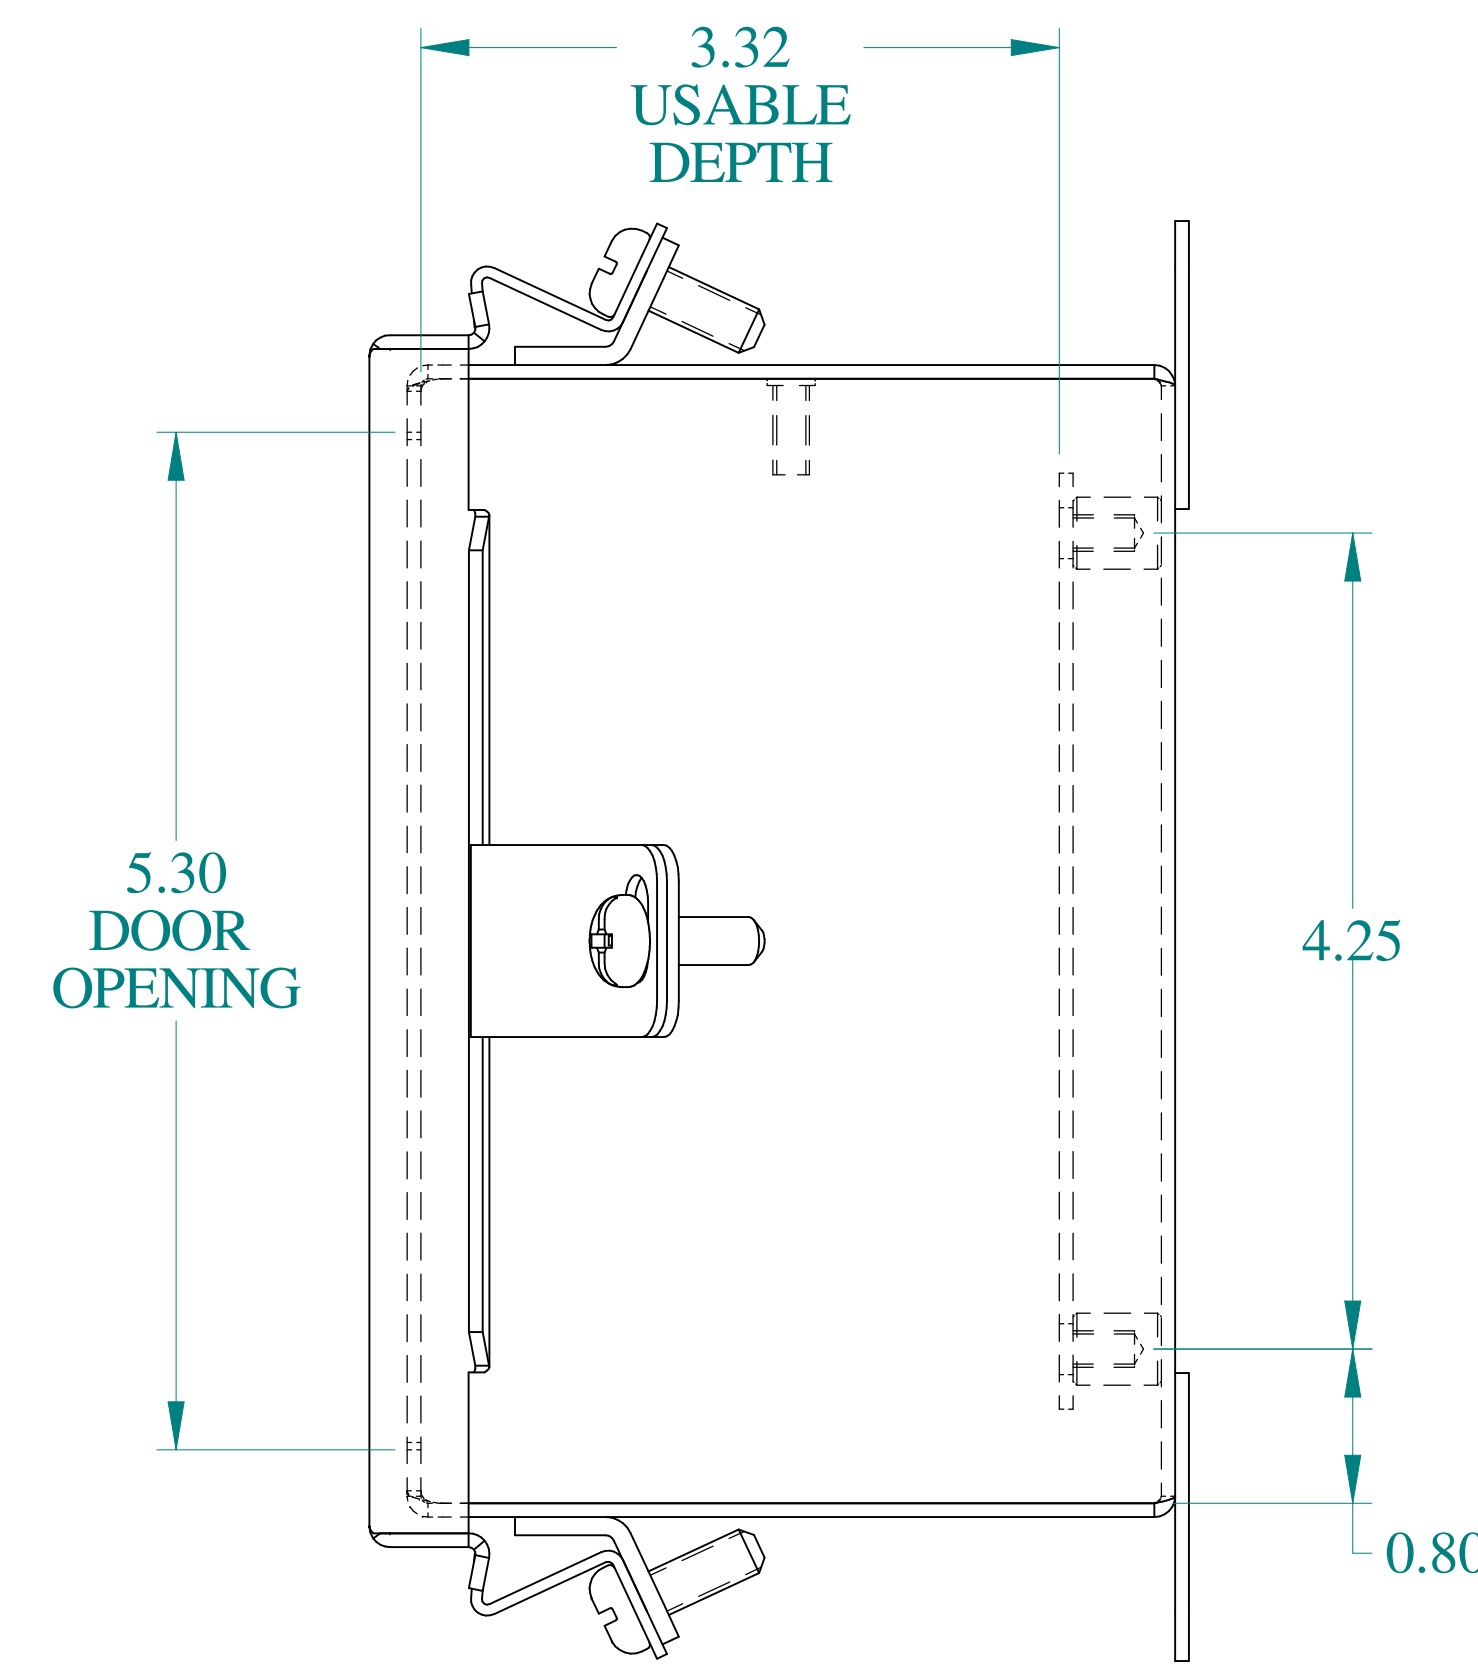

TOP VIEW

ISOMETRIC VIEWS

SIDE VIEW

FRONT VIEW

SIDE VIEW

BACK VIEW

BOTTOM VIEW

Data subject to change without notice.

Part #: 1414N4SSC4 Date: Mar. 25, 2019

Link: www.hamfmg.com/1414N4SSC4