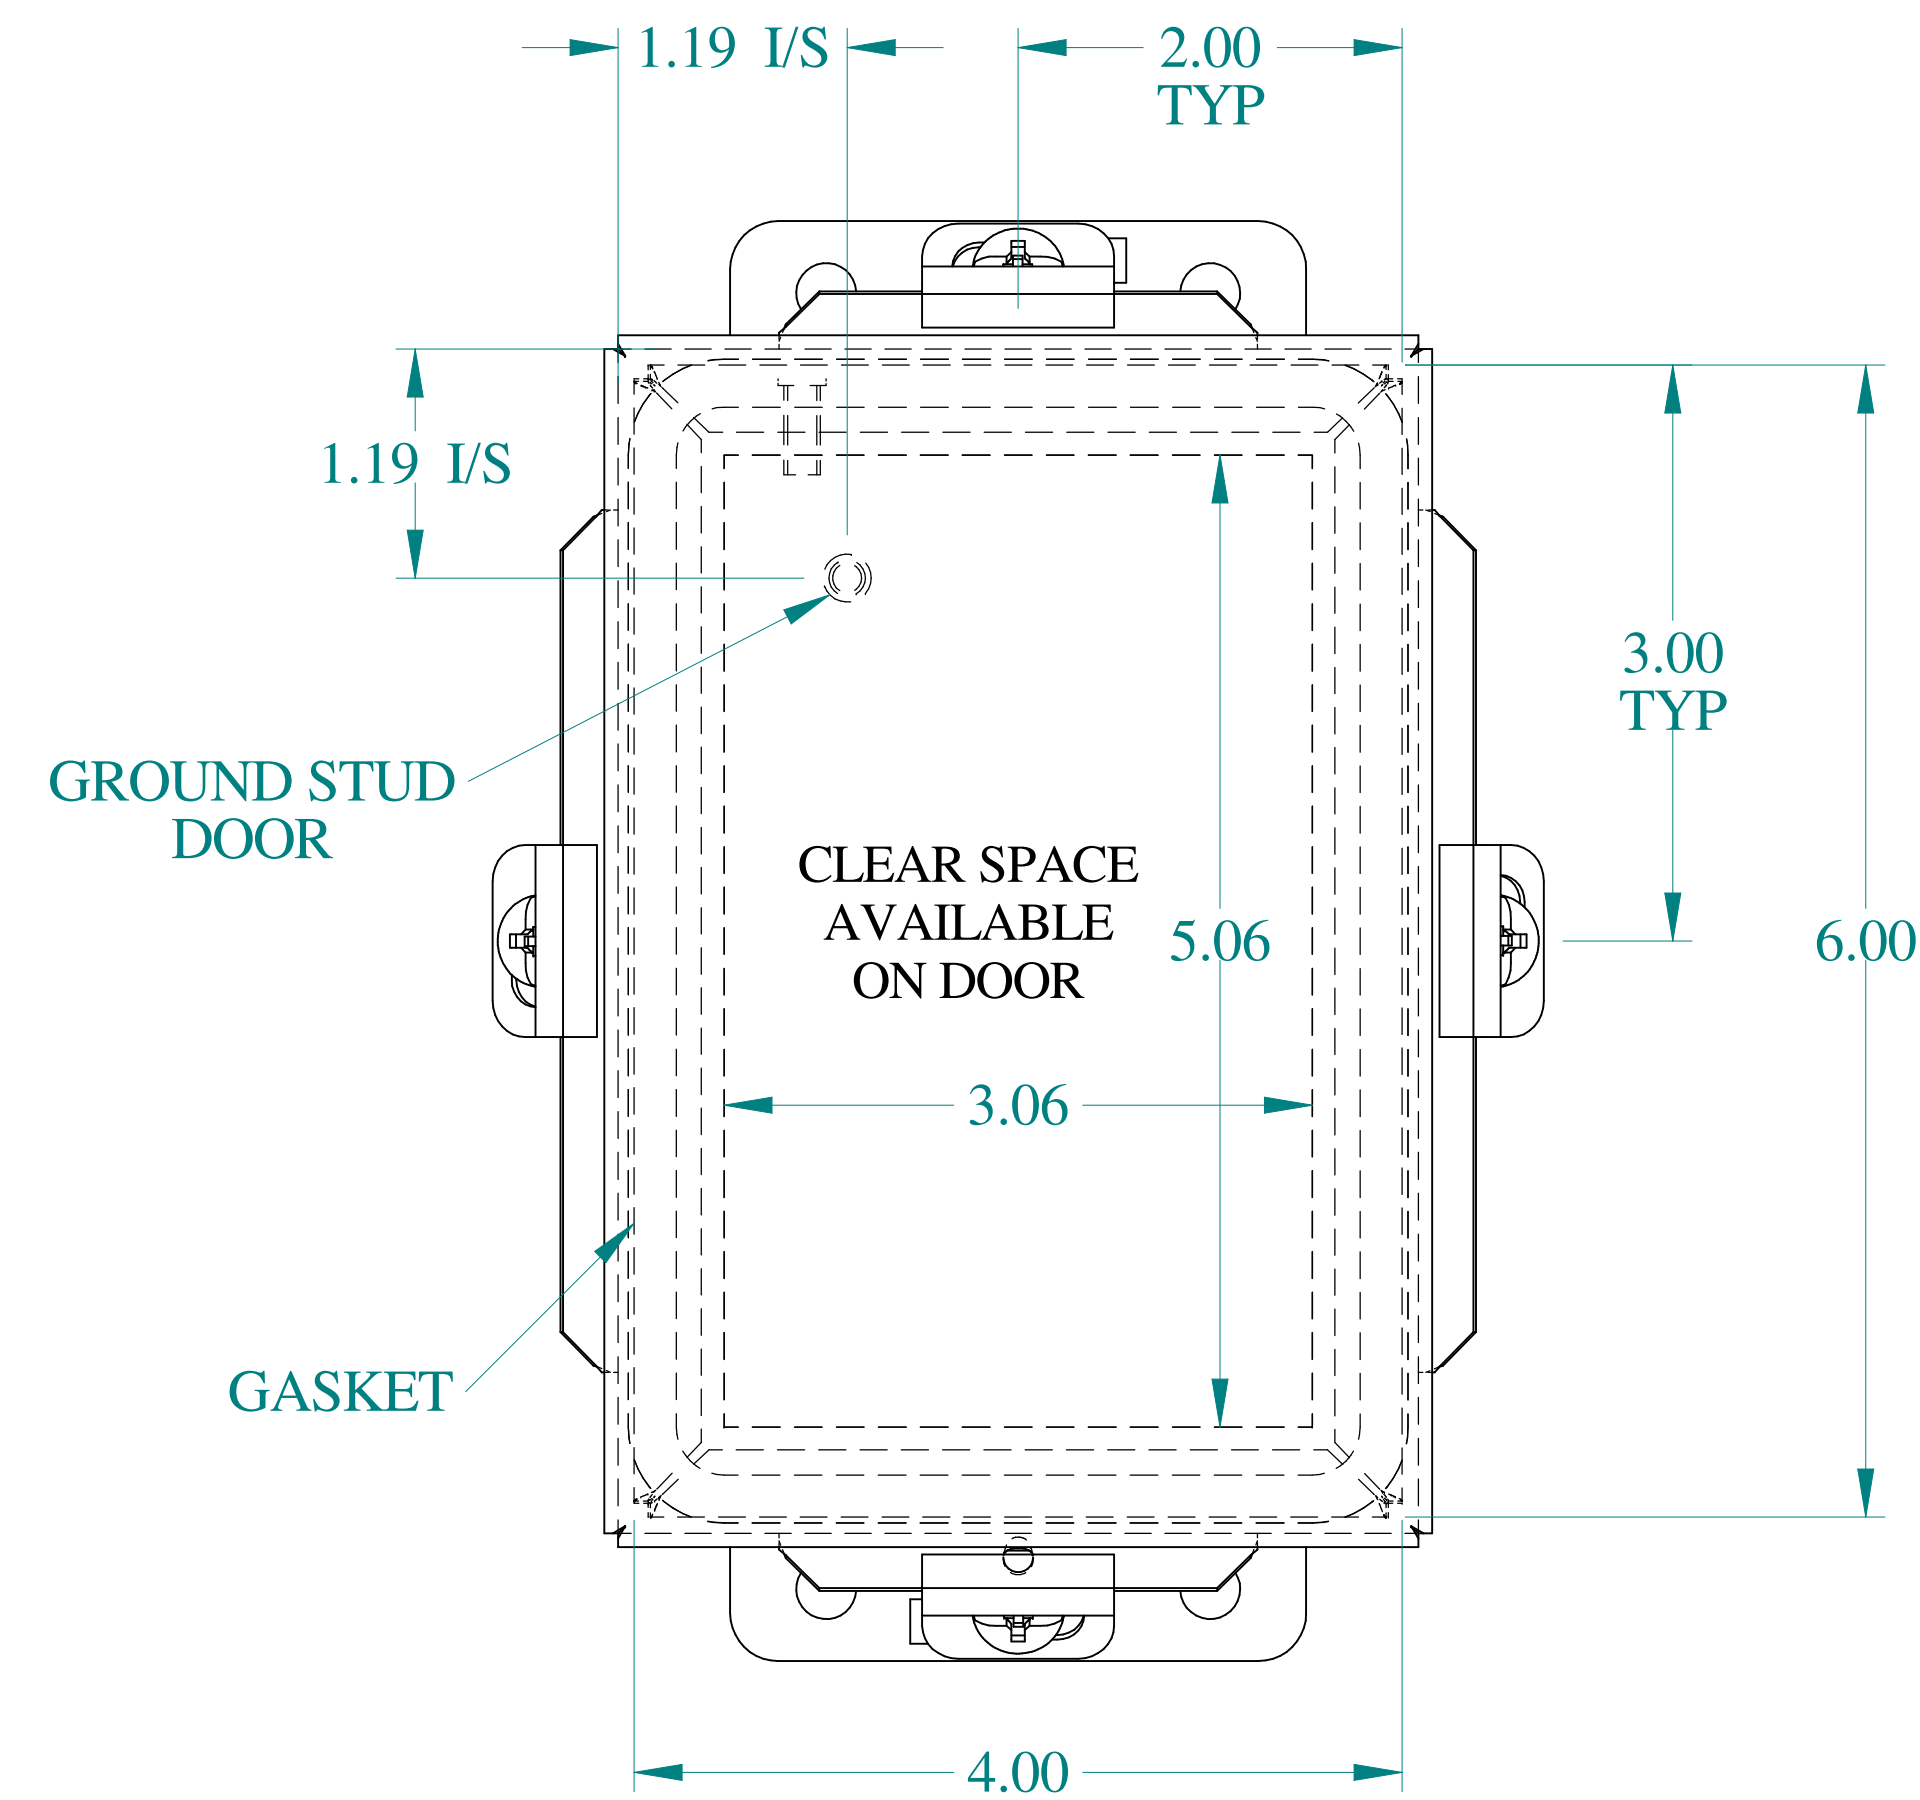

TOP VIEW

ISOMETRIC VIEWS

SIDE VIEW

FRONT VIEW

SIDE VIEW

BACK VIEW

BOTTOM VIEW

Data subject to change without notice.

Part #: 1414N4SSC4 Date: Mar. 25, 2019

Link: www.hamfmg.com/1414N4SSC4