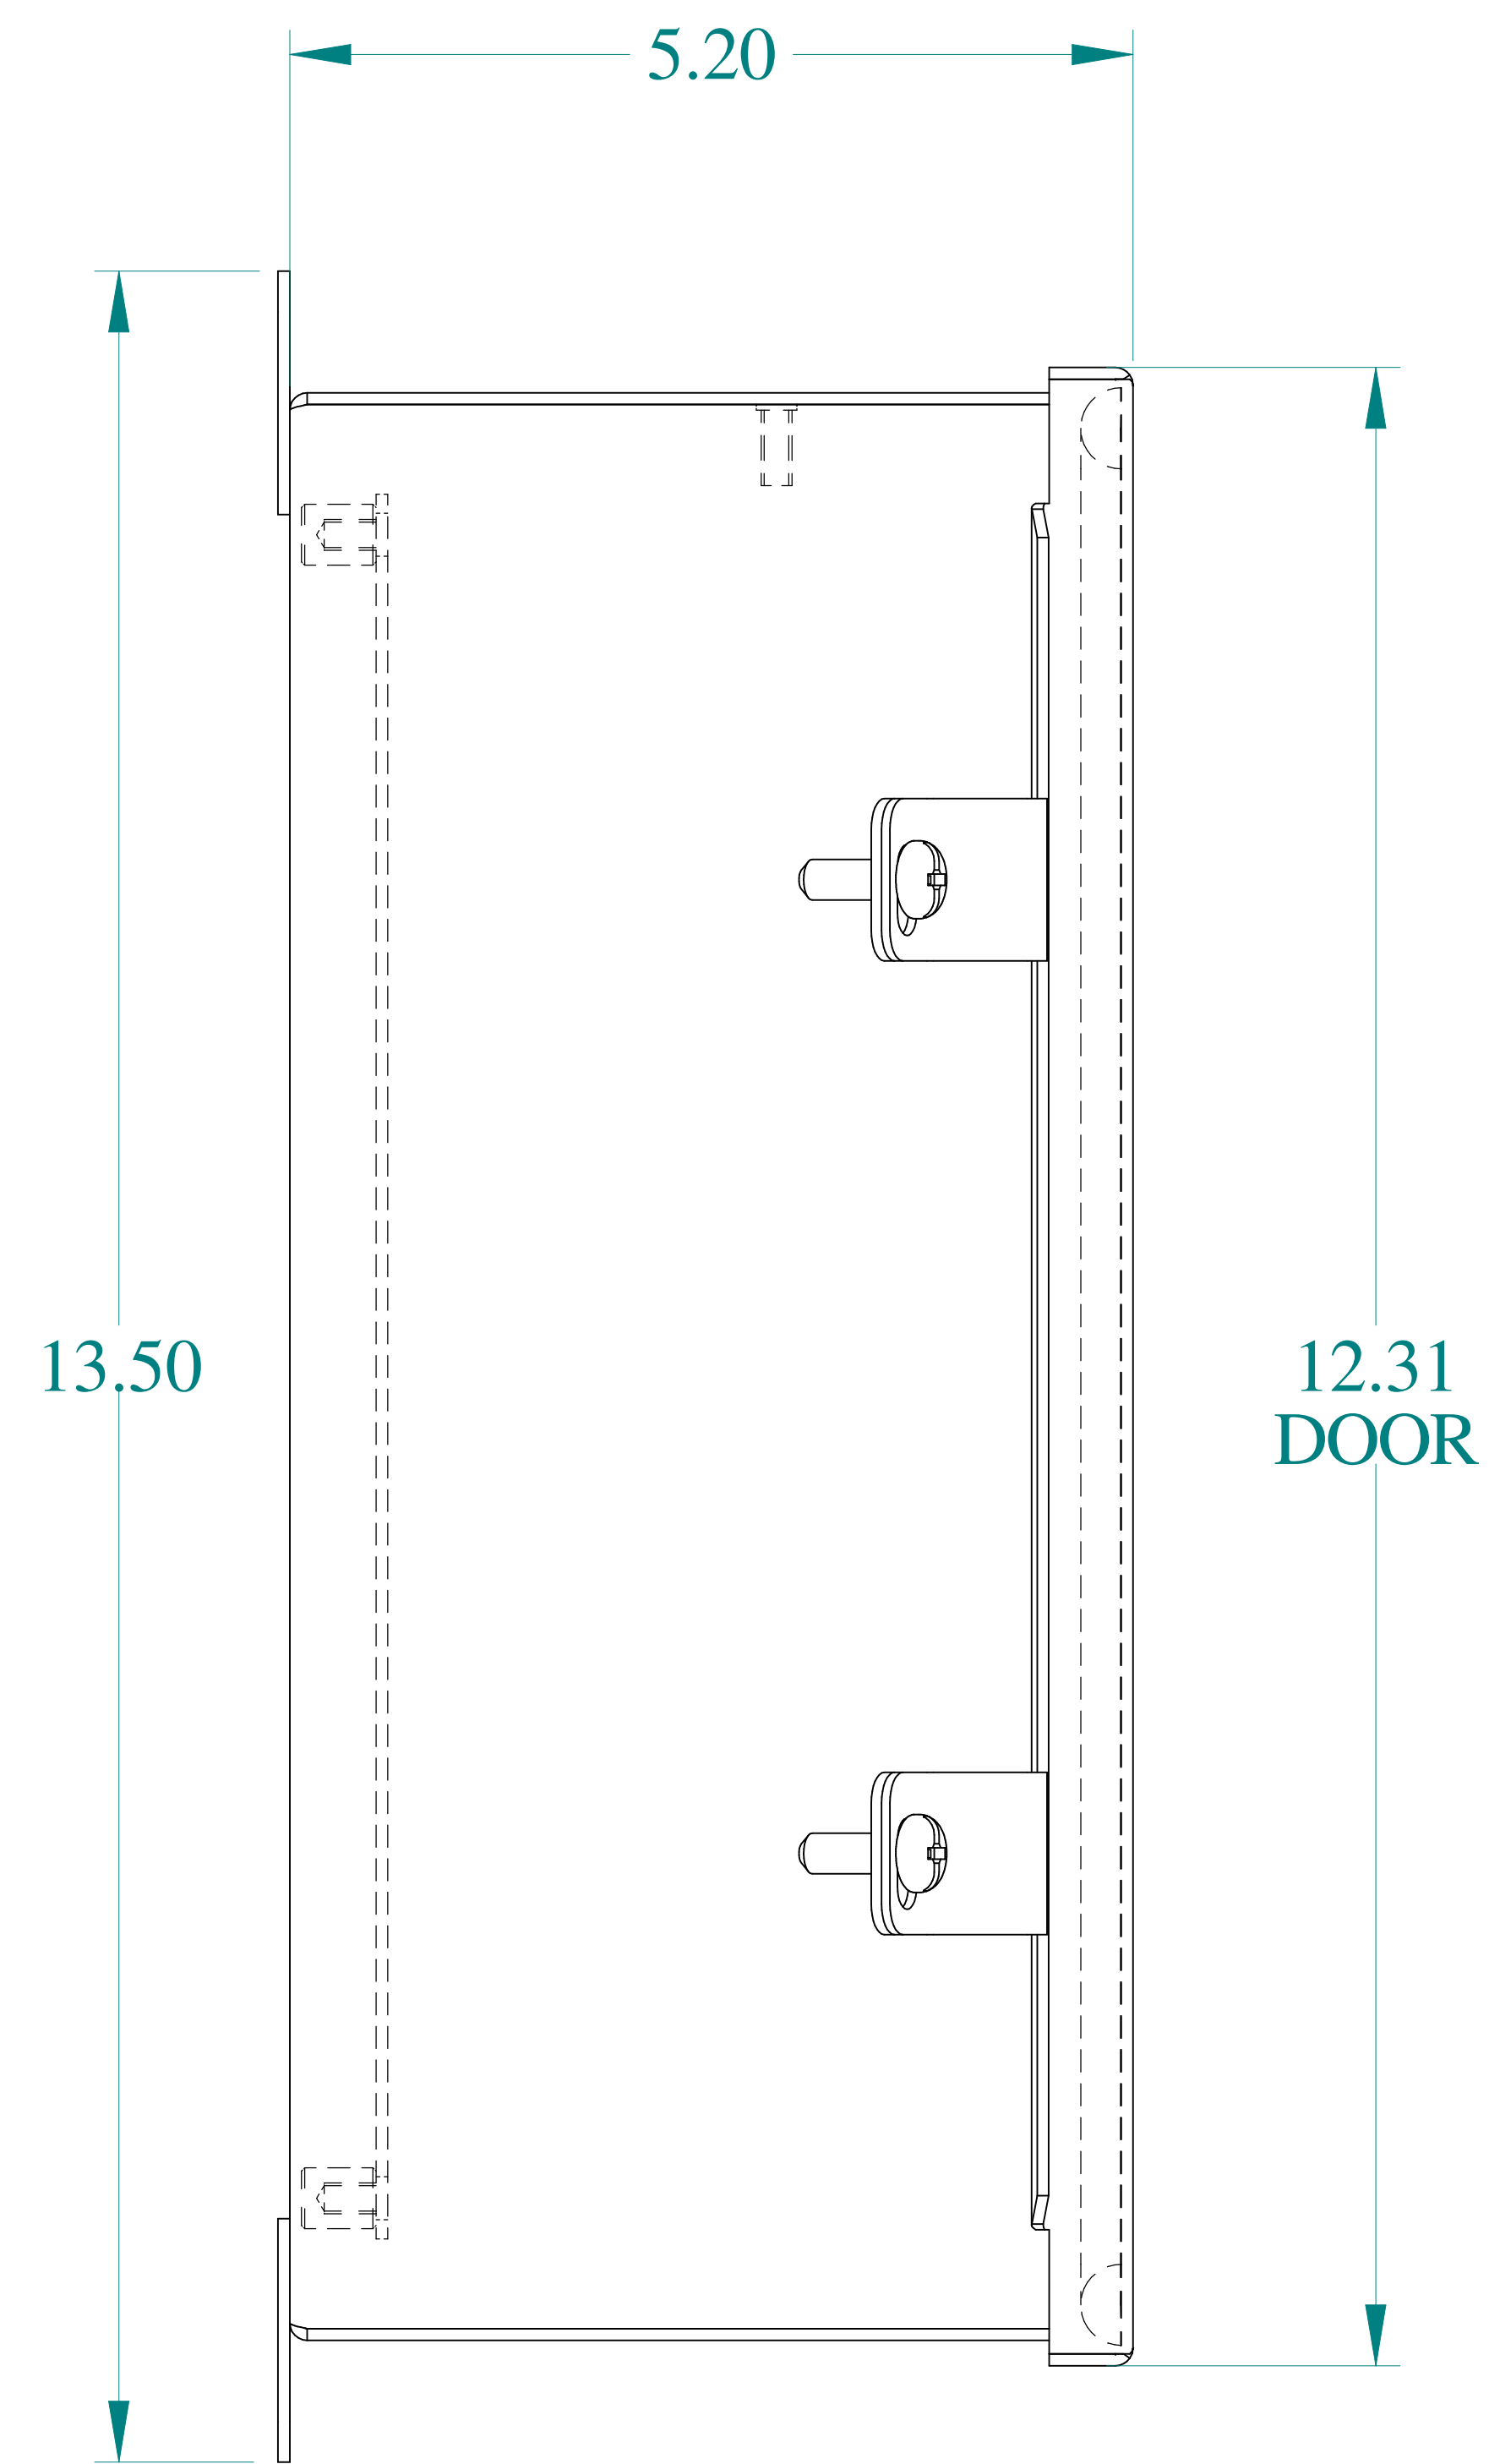

TOP VIEW

ISOMETRIC VIEWS

SIDE VIEW

FRONT VIEW

SIDE VIEW

BACK VIEW

BOTTOM VIEW

Data subject to change without notice.

Part #: 1414N4SSK

Date: Mar. 25, 2019

Link: [www.hammfg.com/1414N4SSK](http://www.hammfg.com/1414N4SSK)