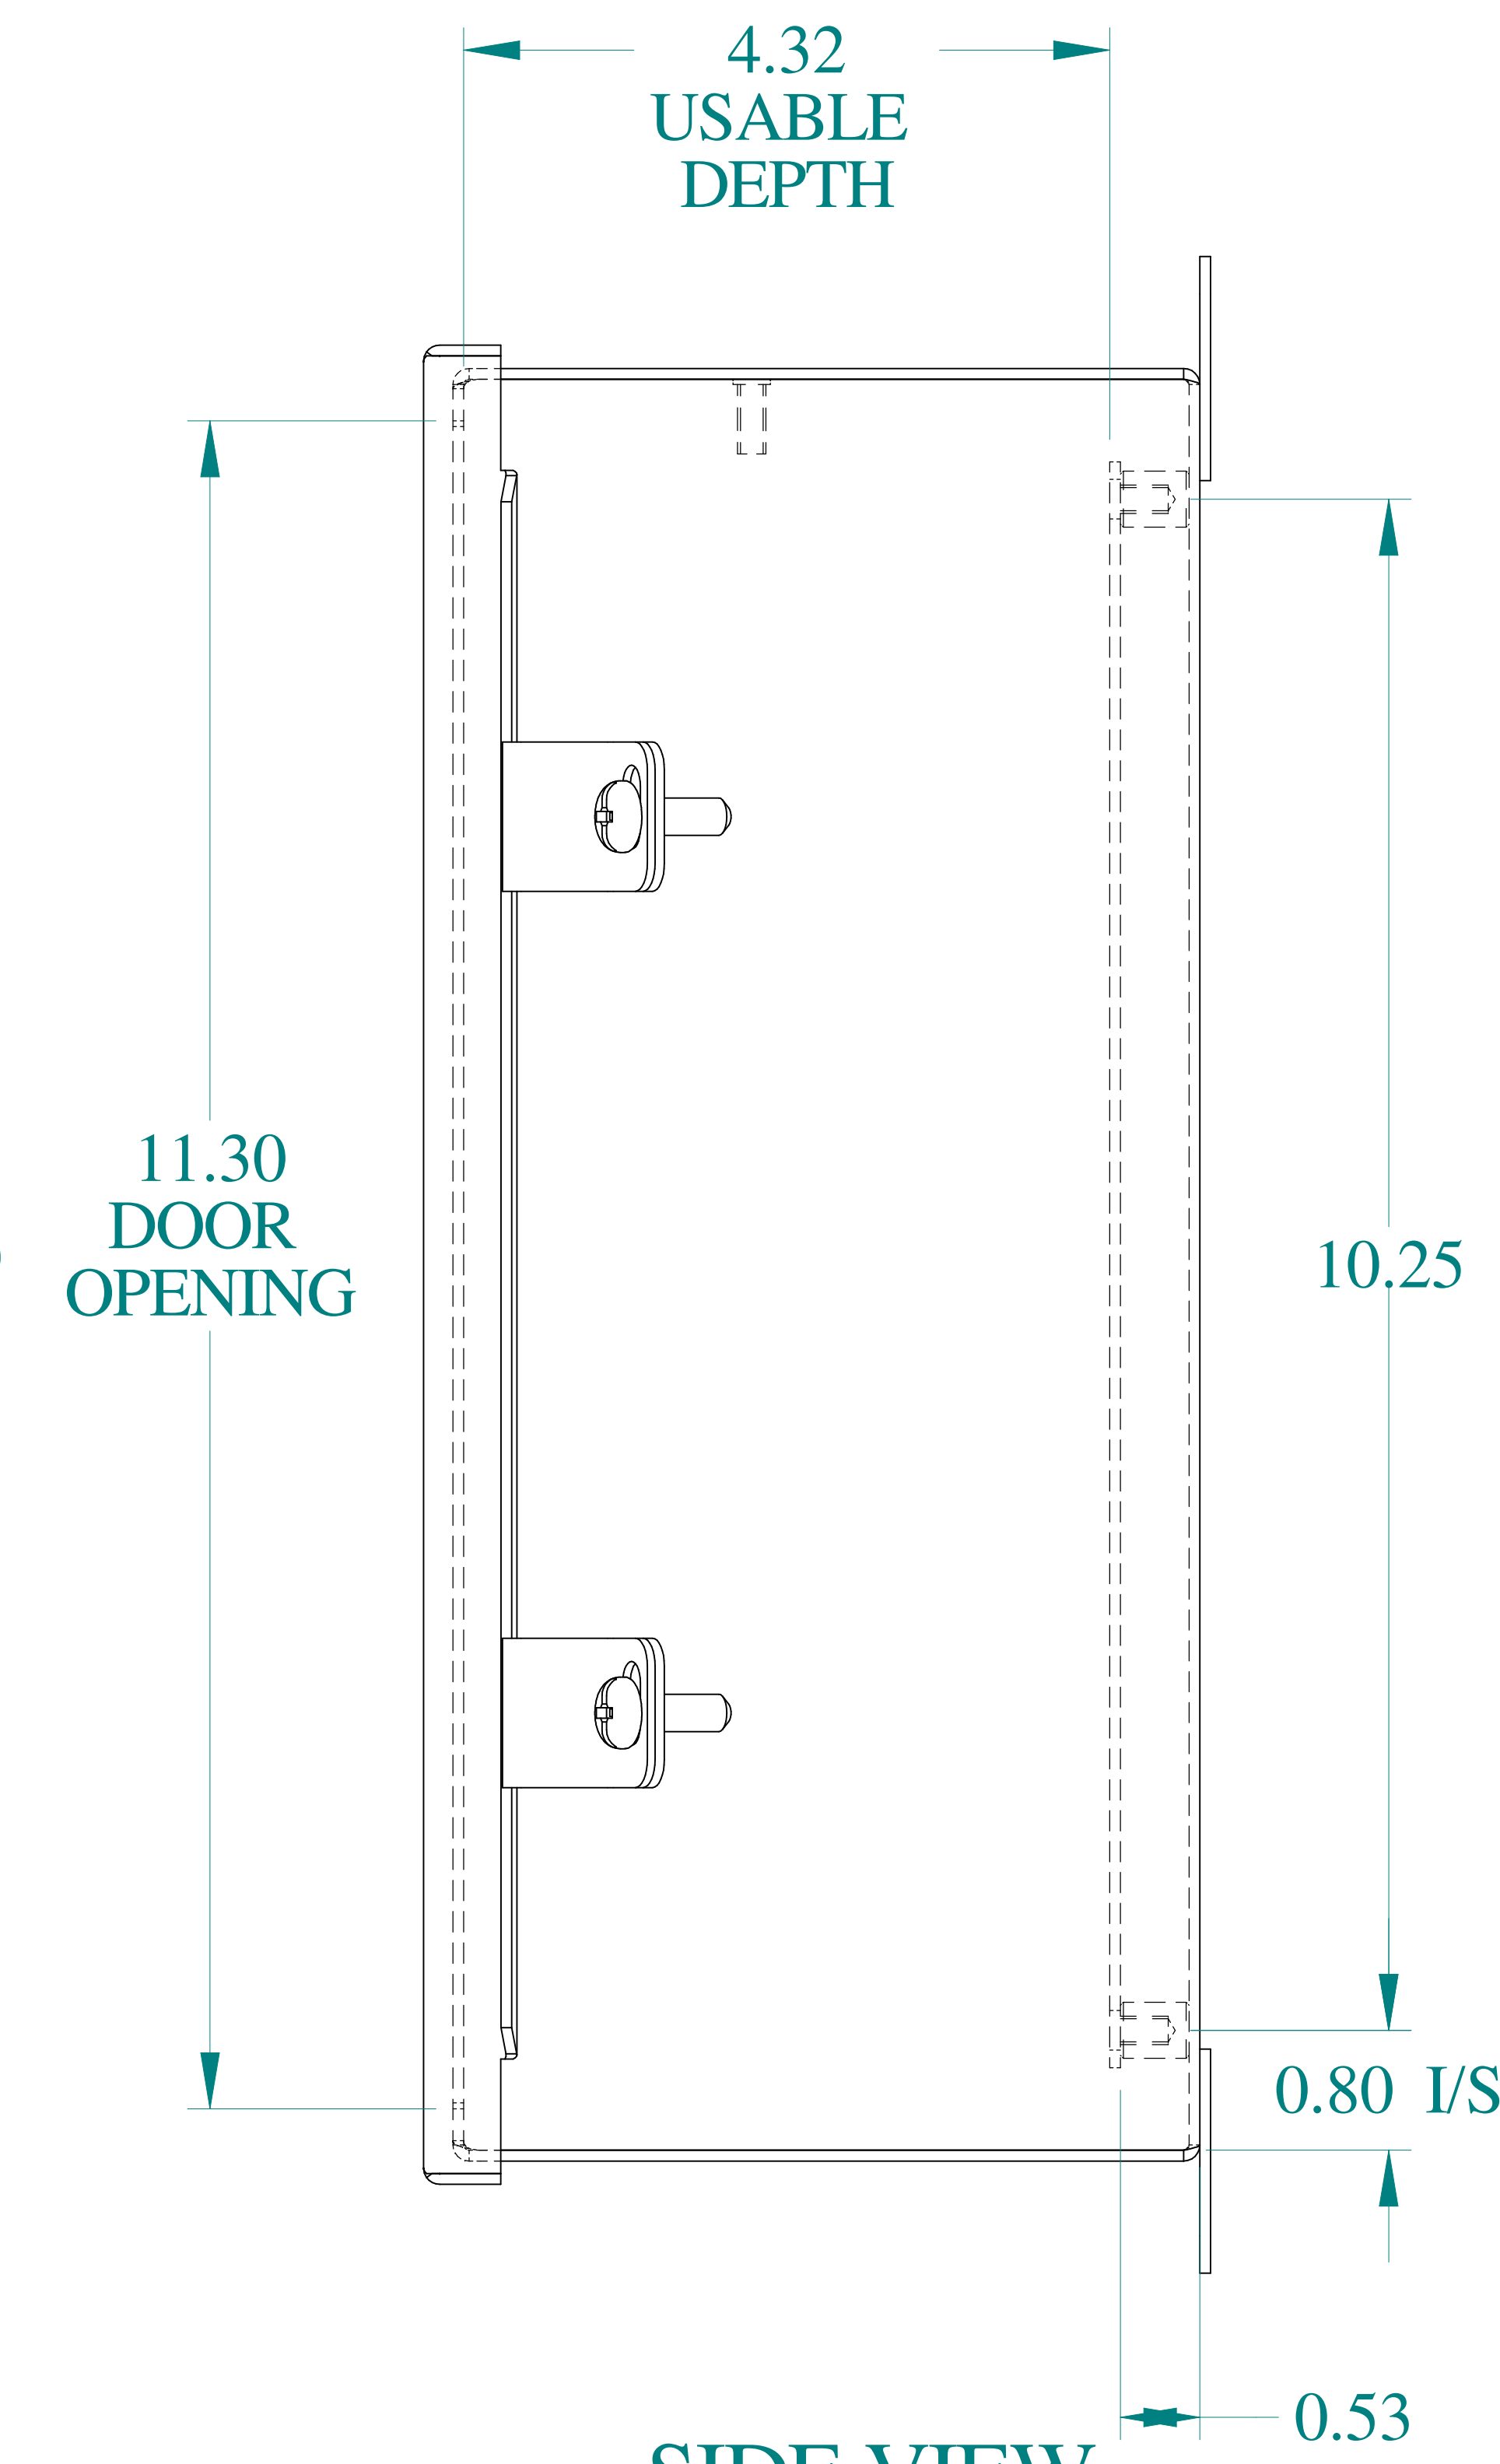

TOP VIEW

ISOMETRIC VIEWS

SIDE VIEW

FRONT VIEW

SIDE VIEW

BACK VIEW

BOTTOM VIEW

Data subject to change without notice.

Part #: 1414N4SSK

Date: Mar. 25, 2019

Link: [www.hammfg.com/1414N4SSK](http://www.hammfg.com/1414N4SSK)