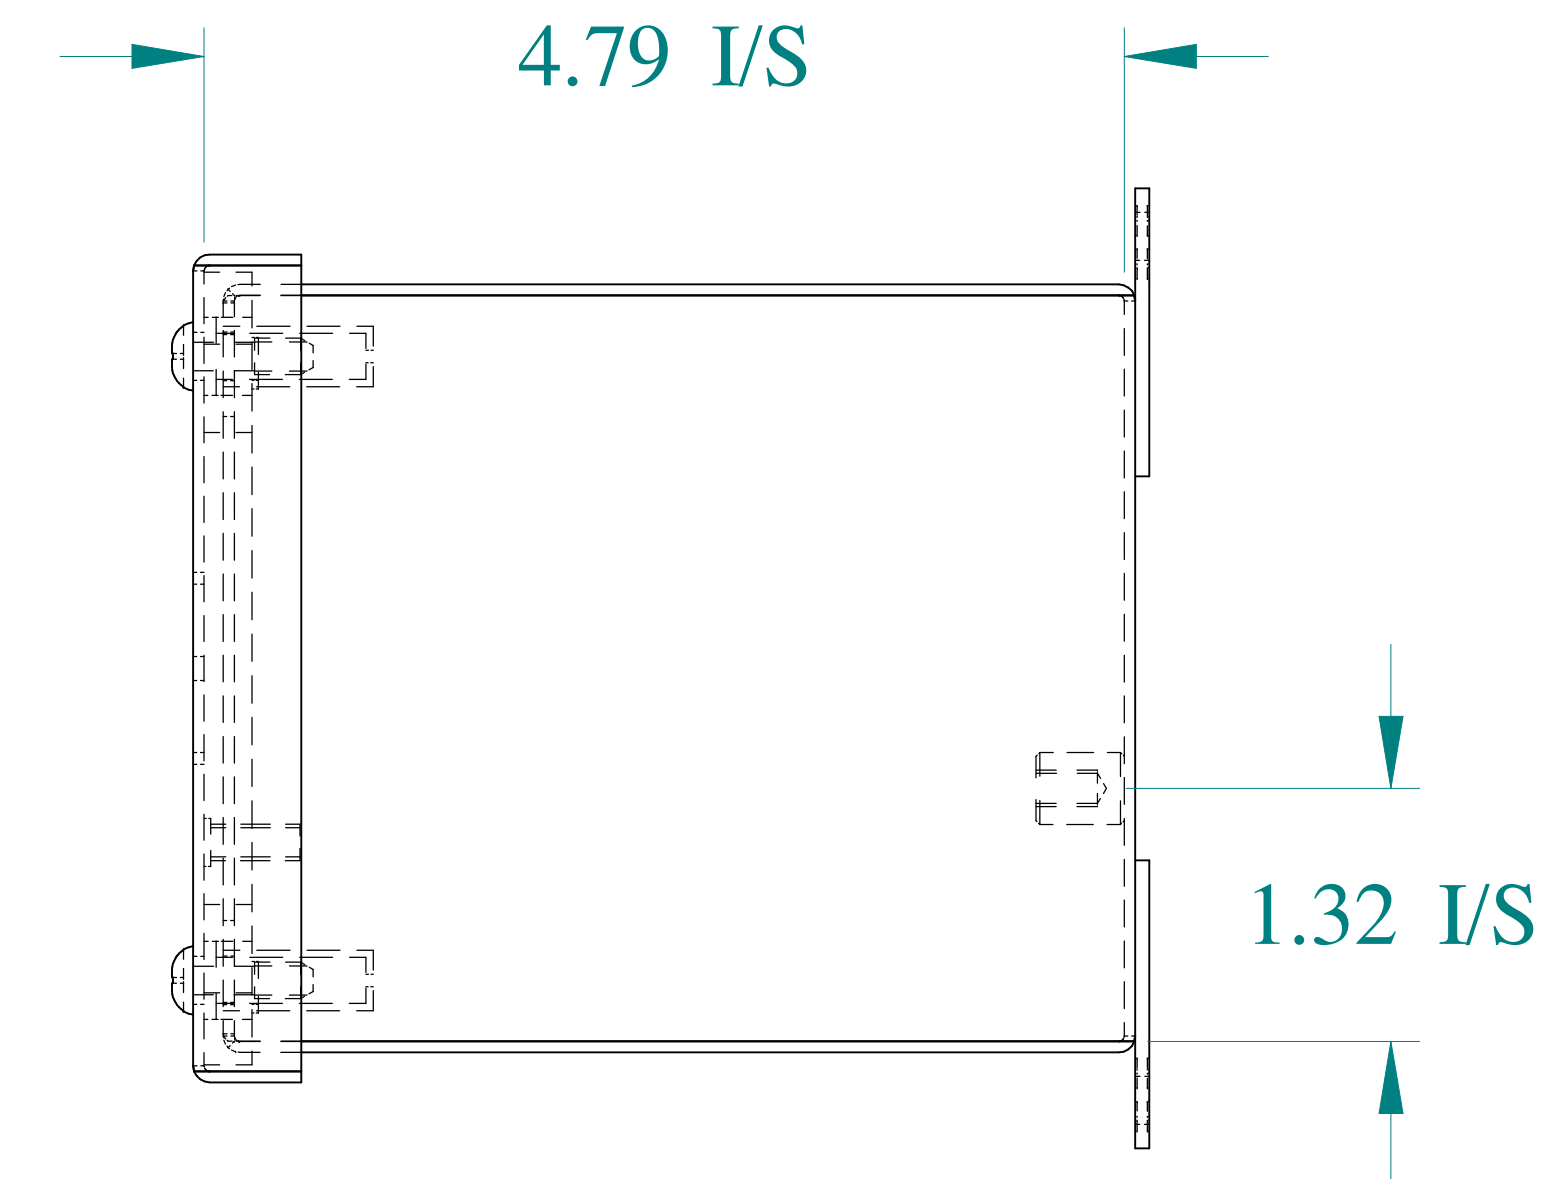

TOP VIEW

DETAIL Z
TYP

ISOMETRIC VIEWS

SIDE VIEW

FRONT VIEW

SIDE VIEW

BACK VIEW

BOTTOM VIEW

Data subject to change without notice.

Part # : 1437MS16A Date : Mar. 24, 2019

Link: www.hamdmfg.com/1437MS16A