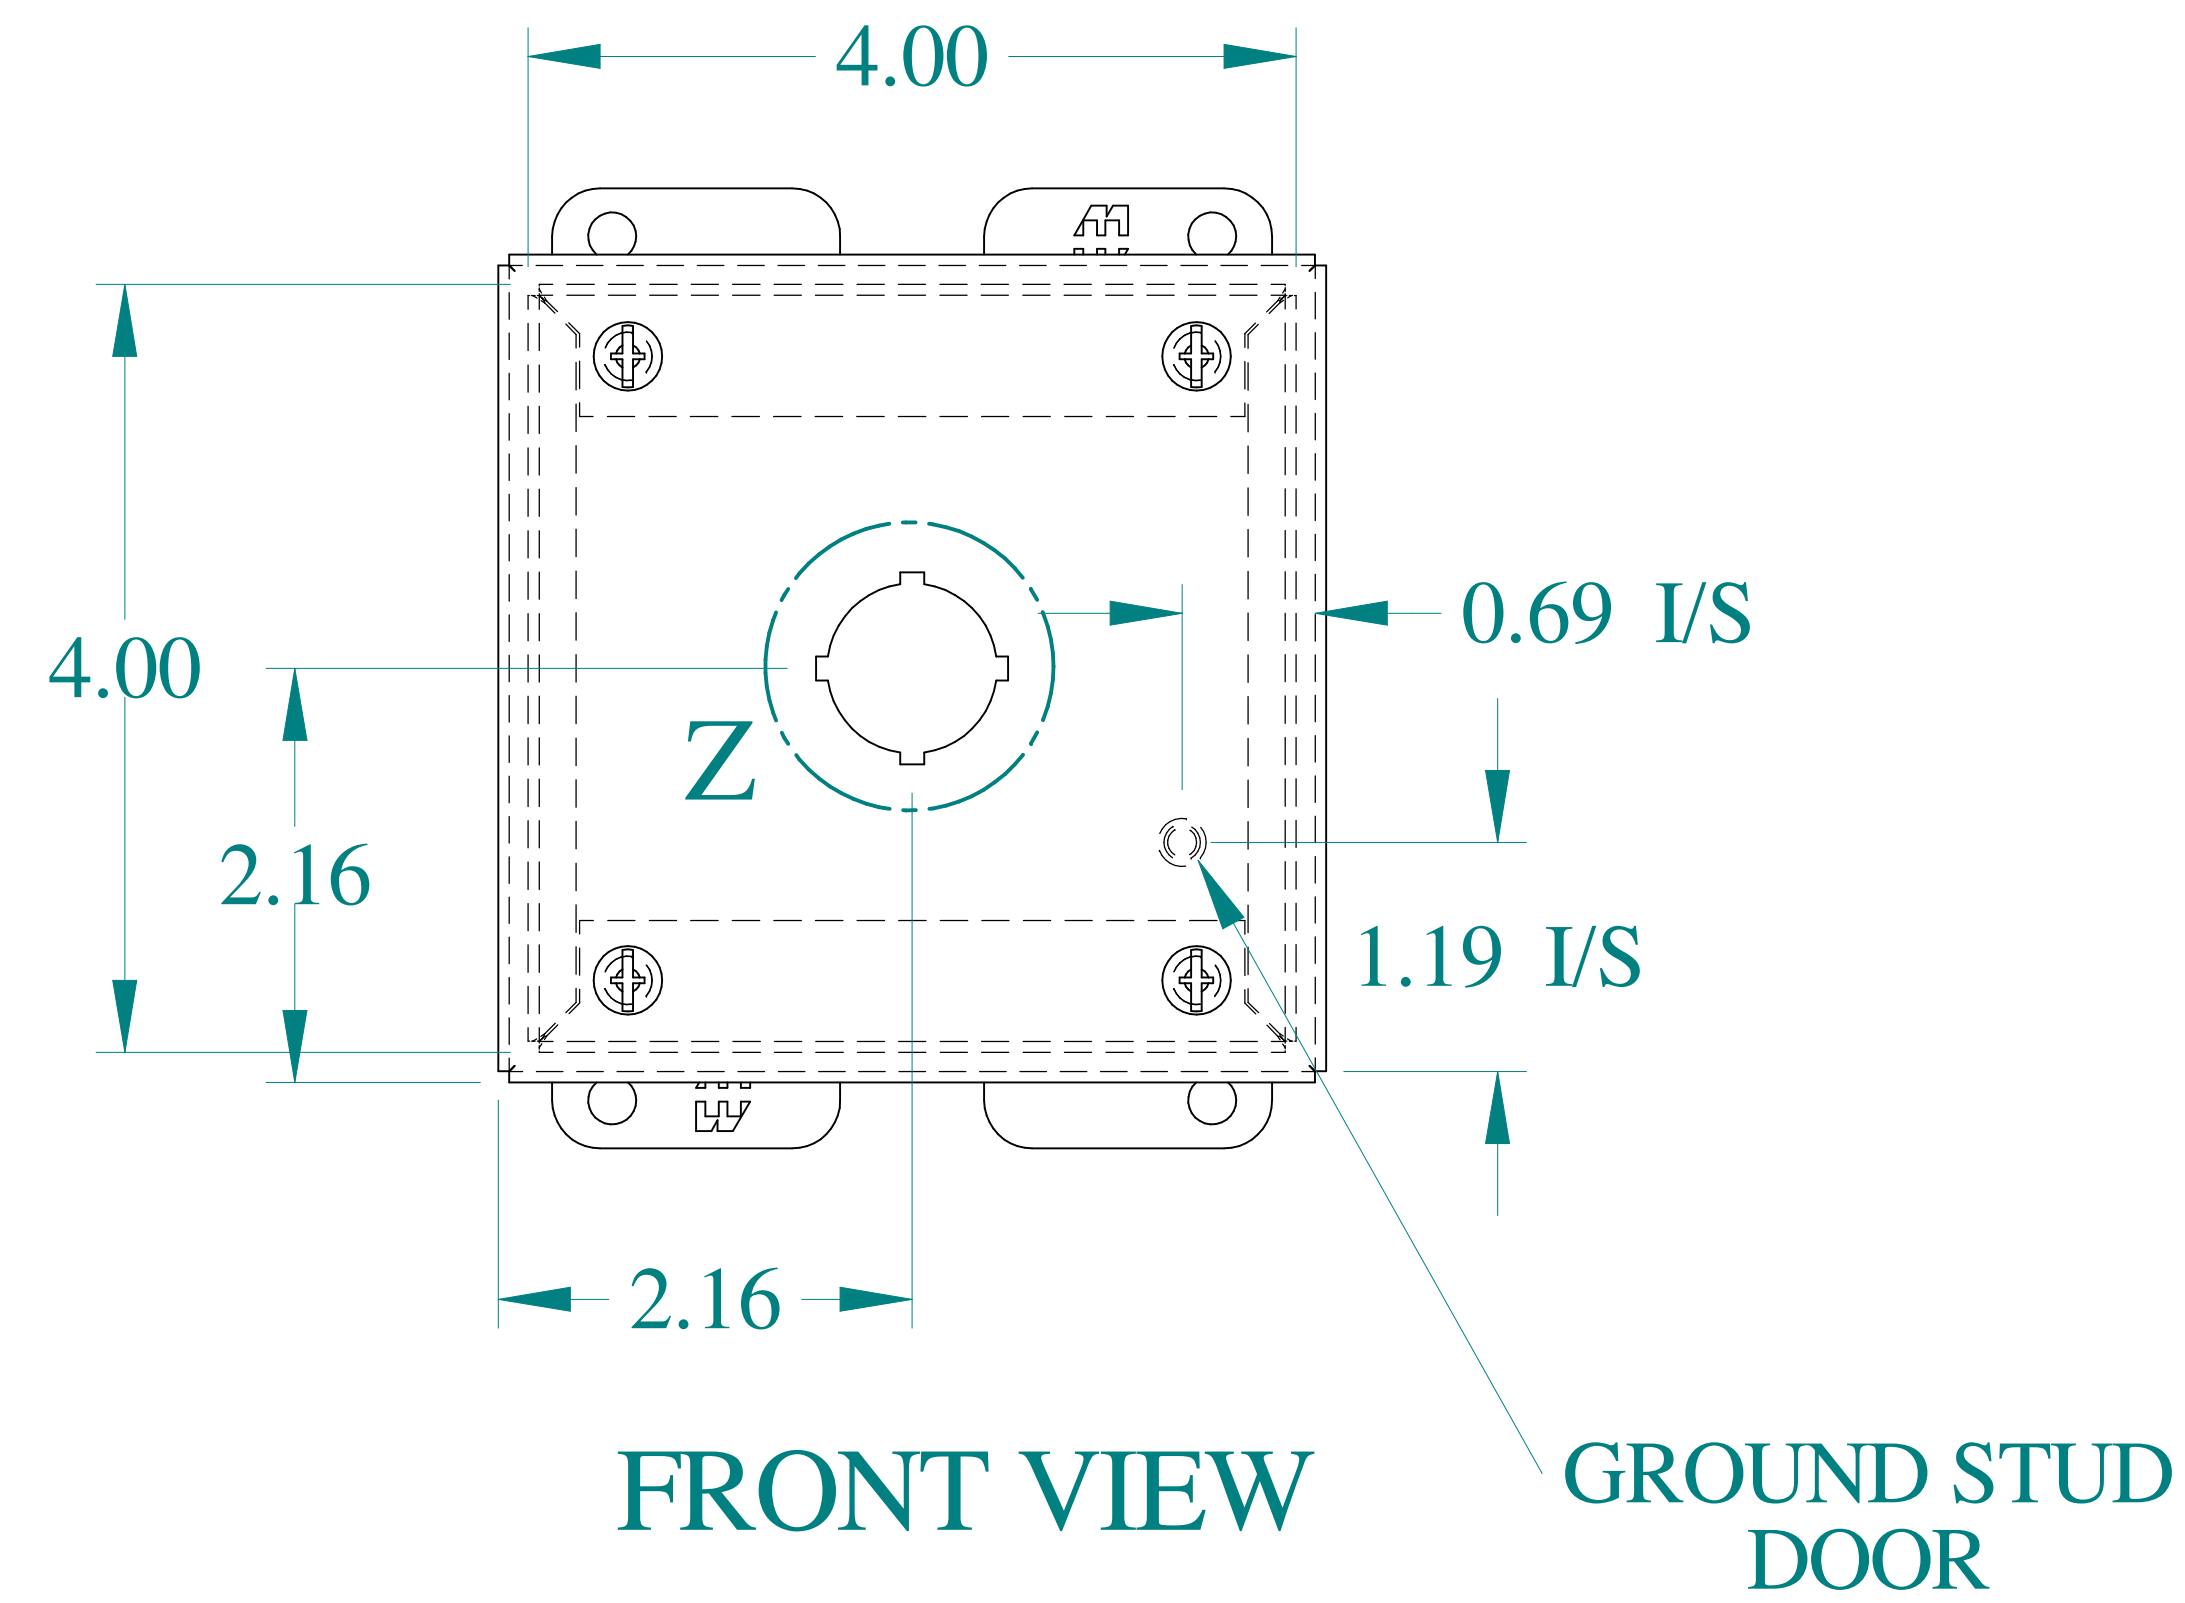

TOP VIEW

DETAIL Z
TYP

ISOMETRIC VIEWS

SIDE VIEW

FRONT VIEW

SIDE VIEW

BACK VIEW

BOTTOM VIEW

Data subject to change without notice.

Part # : 1437MS16A Date : Mar. 24, 2019

Link: www.hamdmfg.com/1437MS16A