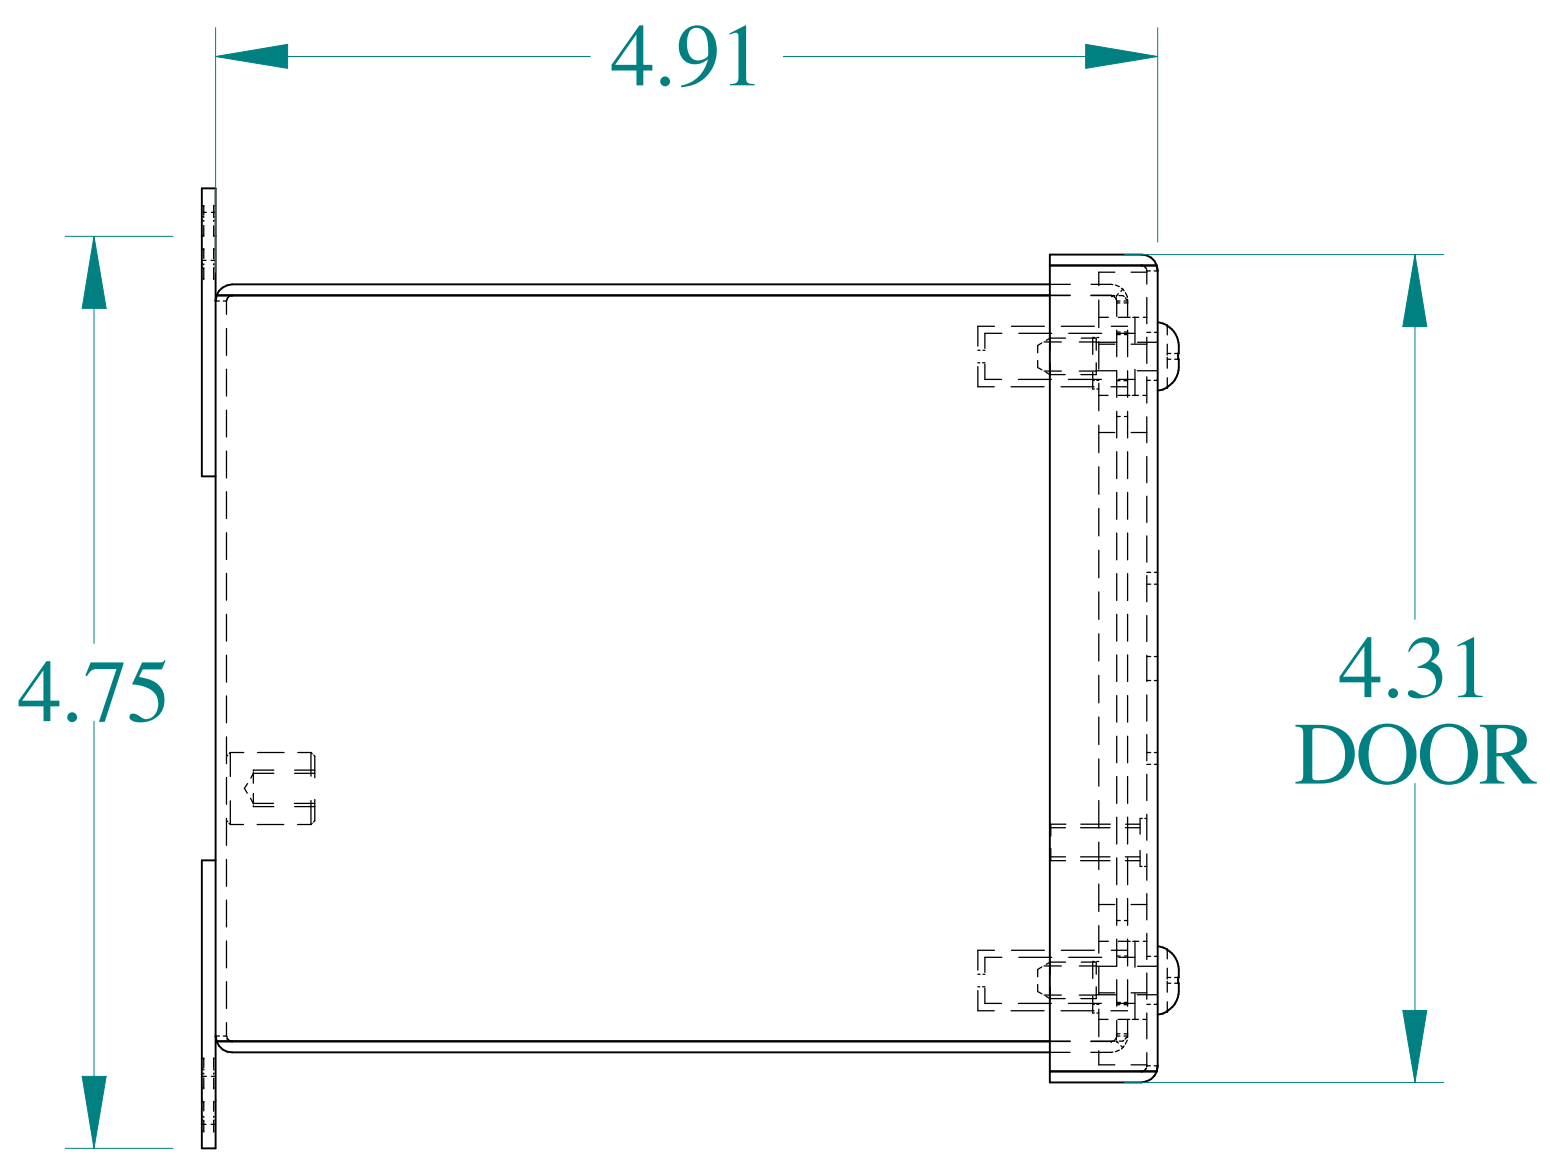

TOP VIEW

DETAIL Z
TYP

ISOMETRIC VIEWS

SIDE VIEW

FRONT VIEW

SIDE VIEW

BACK VIEW

BOTTOM VIEW

Data subject to change without notice.

Part # : 1437MS16A Date : Mar. 24, 2019

Link: www.hamdmfg.com/1437MS16A