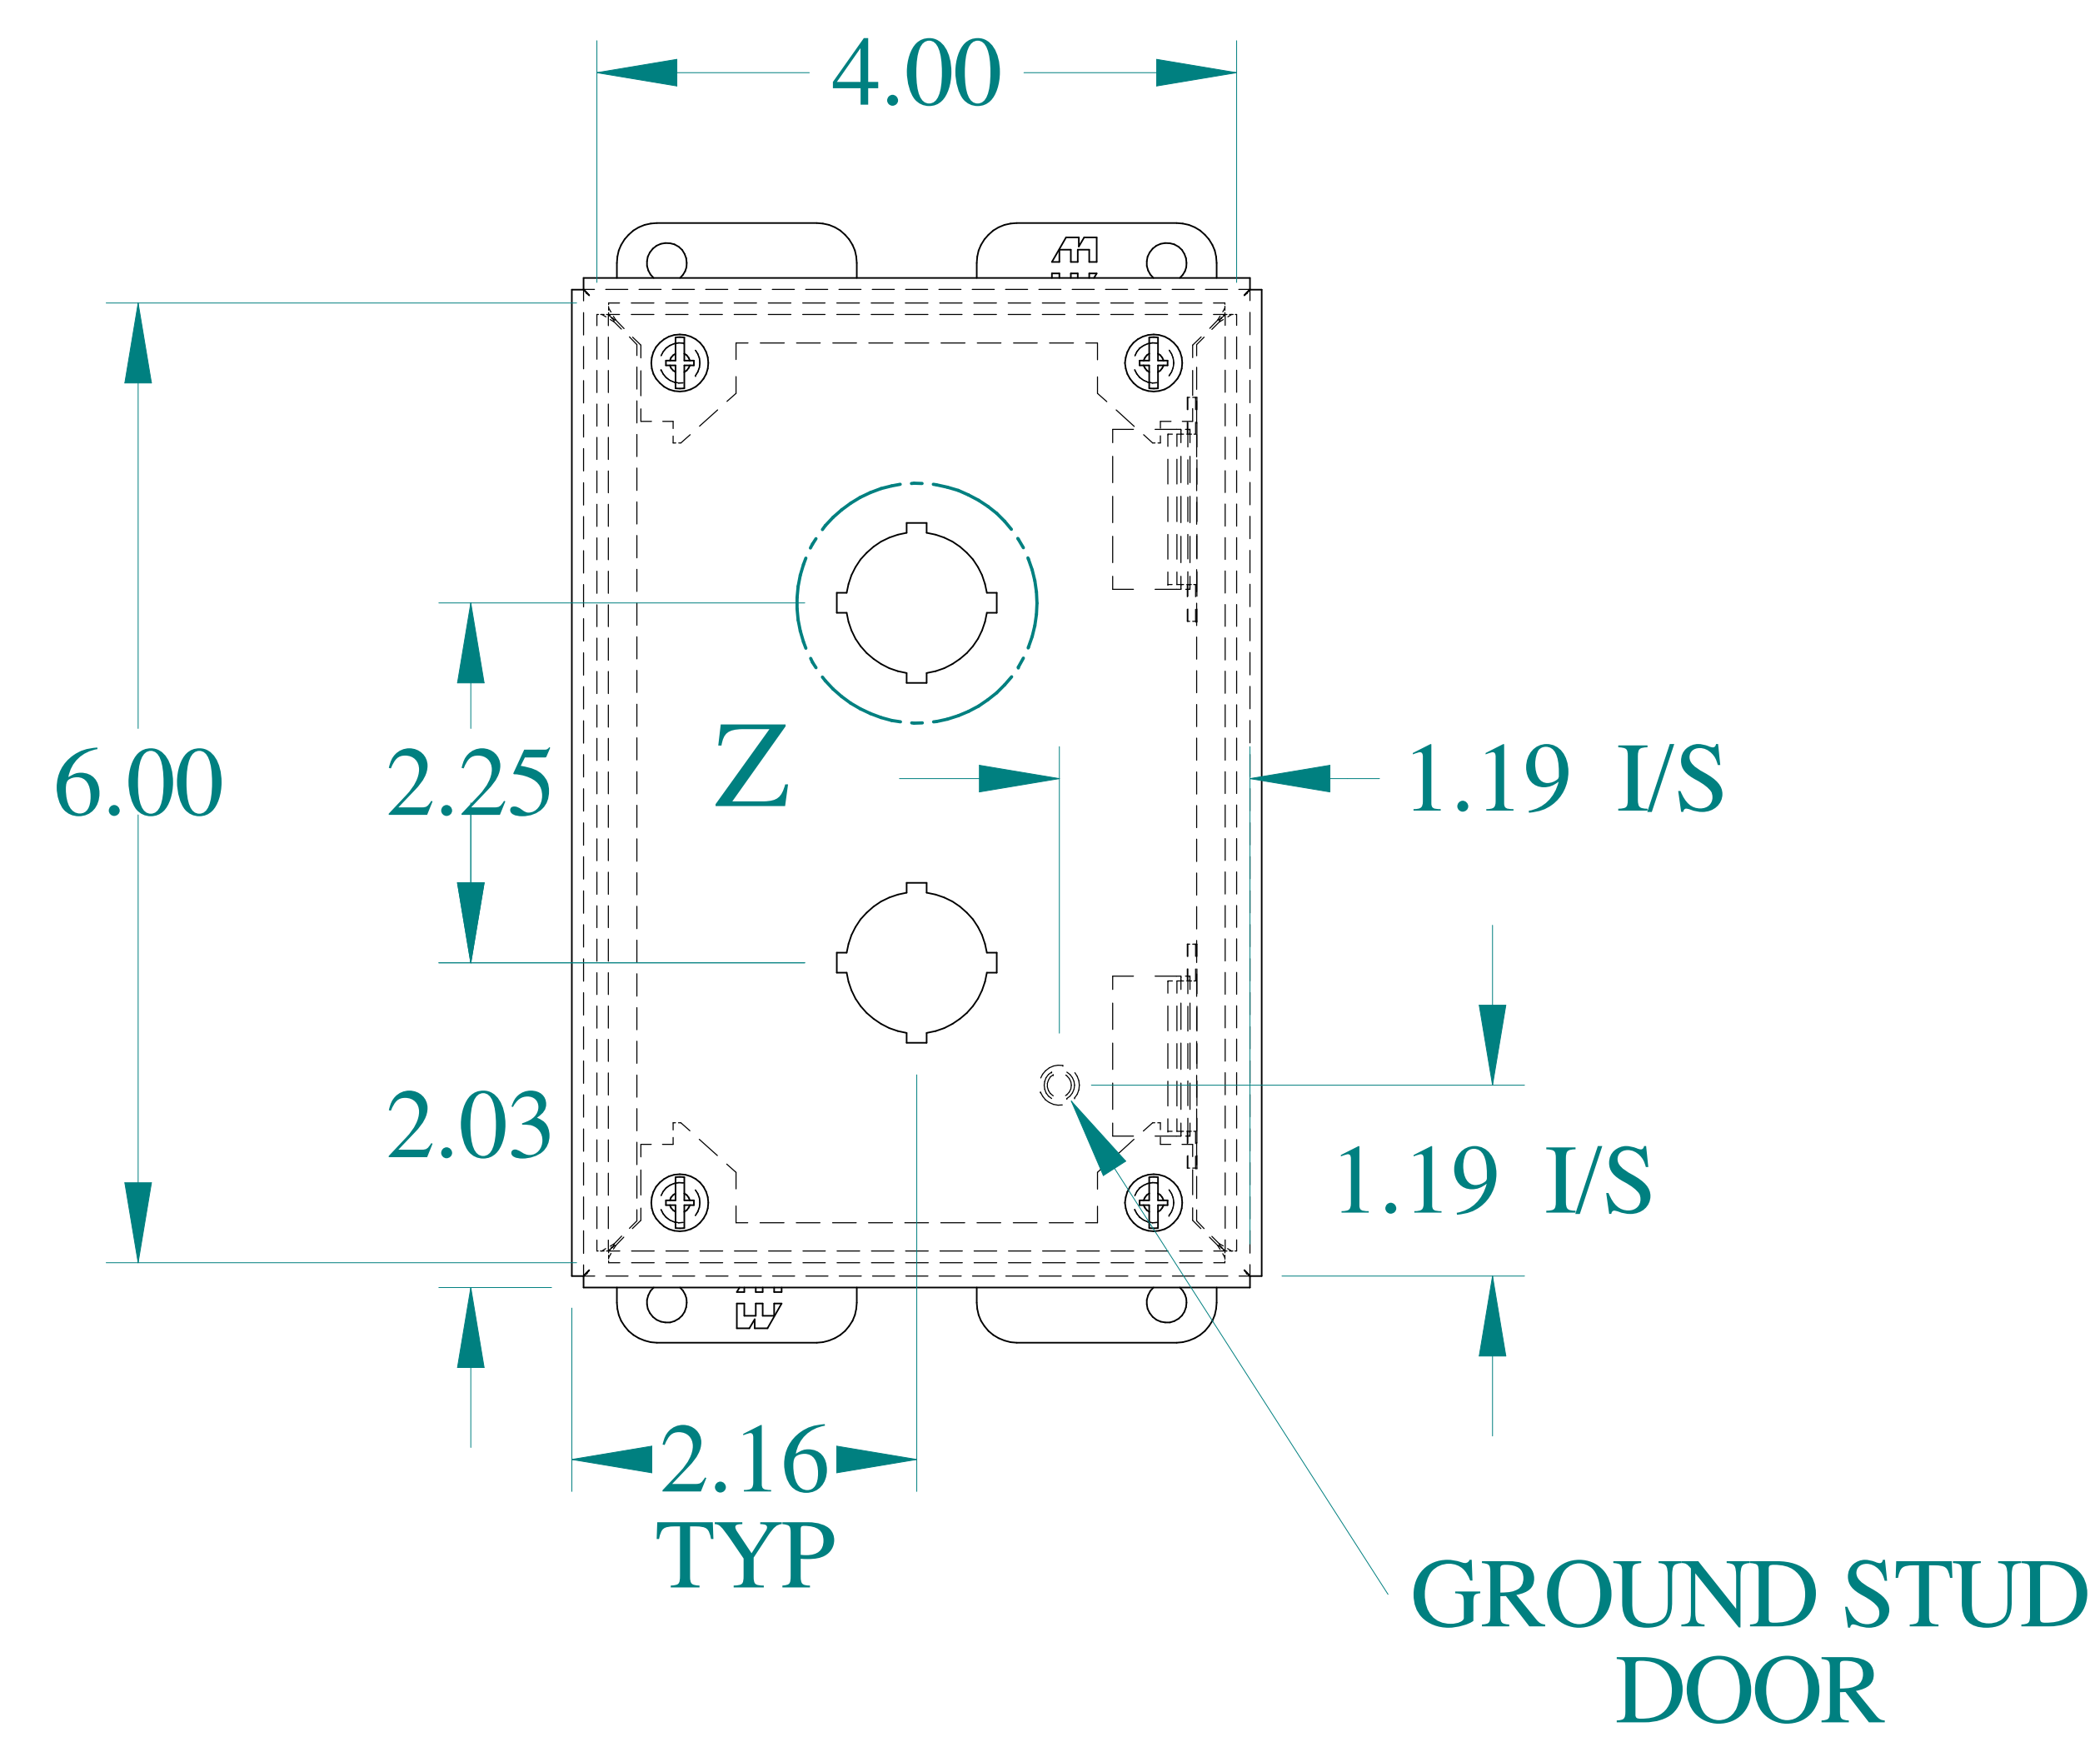

TOP VIEW

DETAIL Z  
TYP

ISOMETRIC VIEWS

SIDE VIEW

FRONT VIEW

SIDE VIEW

BACK VIEW

BOTTOM VIEW

Data subject to change without notice.

Part #: 1437MS16B Date: Mar. 24, 2019

Link: [www.hammmfg.com/1437MS16B](http://www.hammmfg.com/1437MS16B)