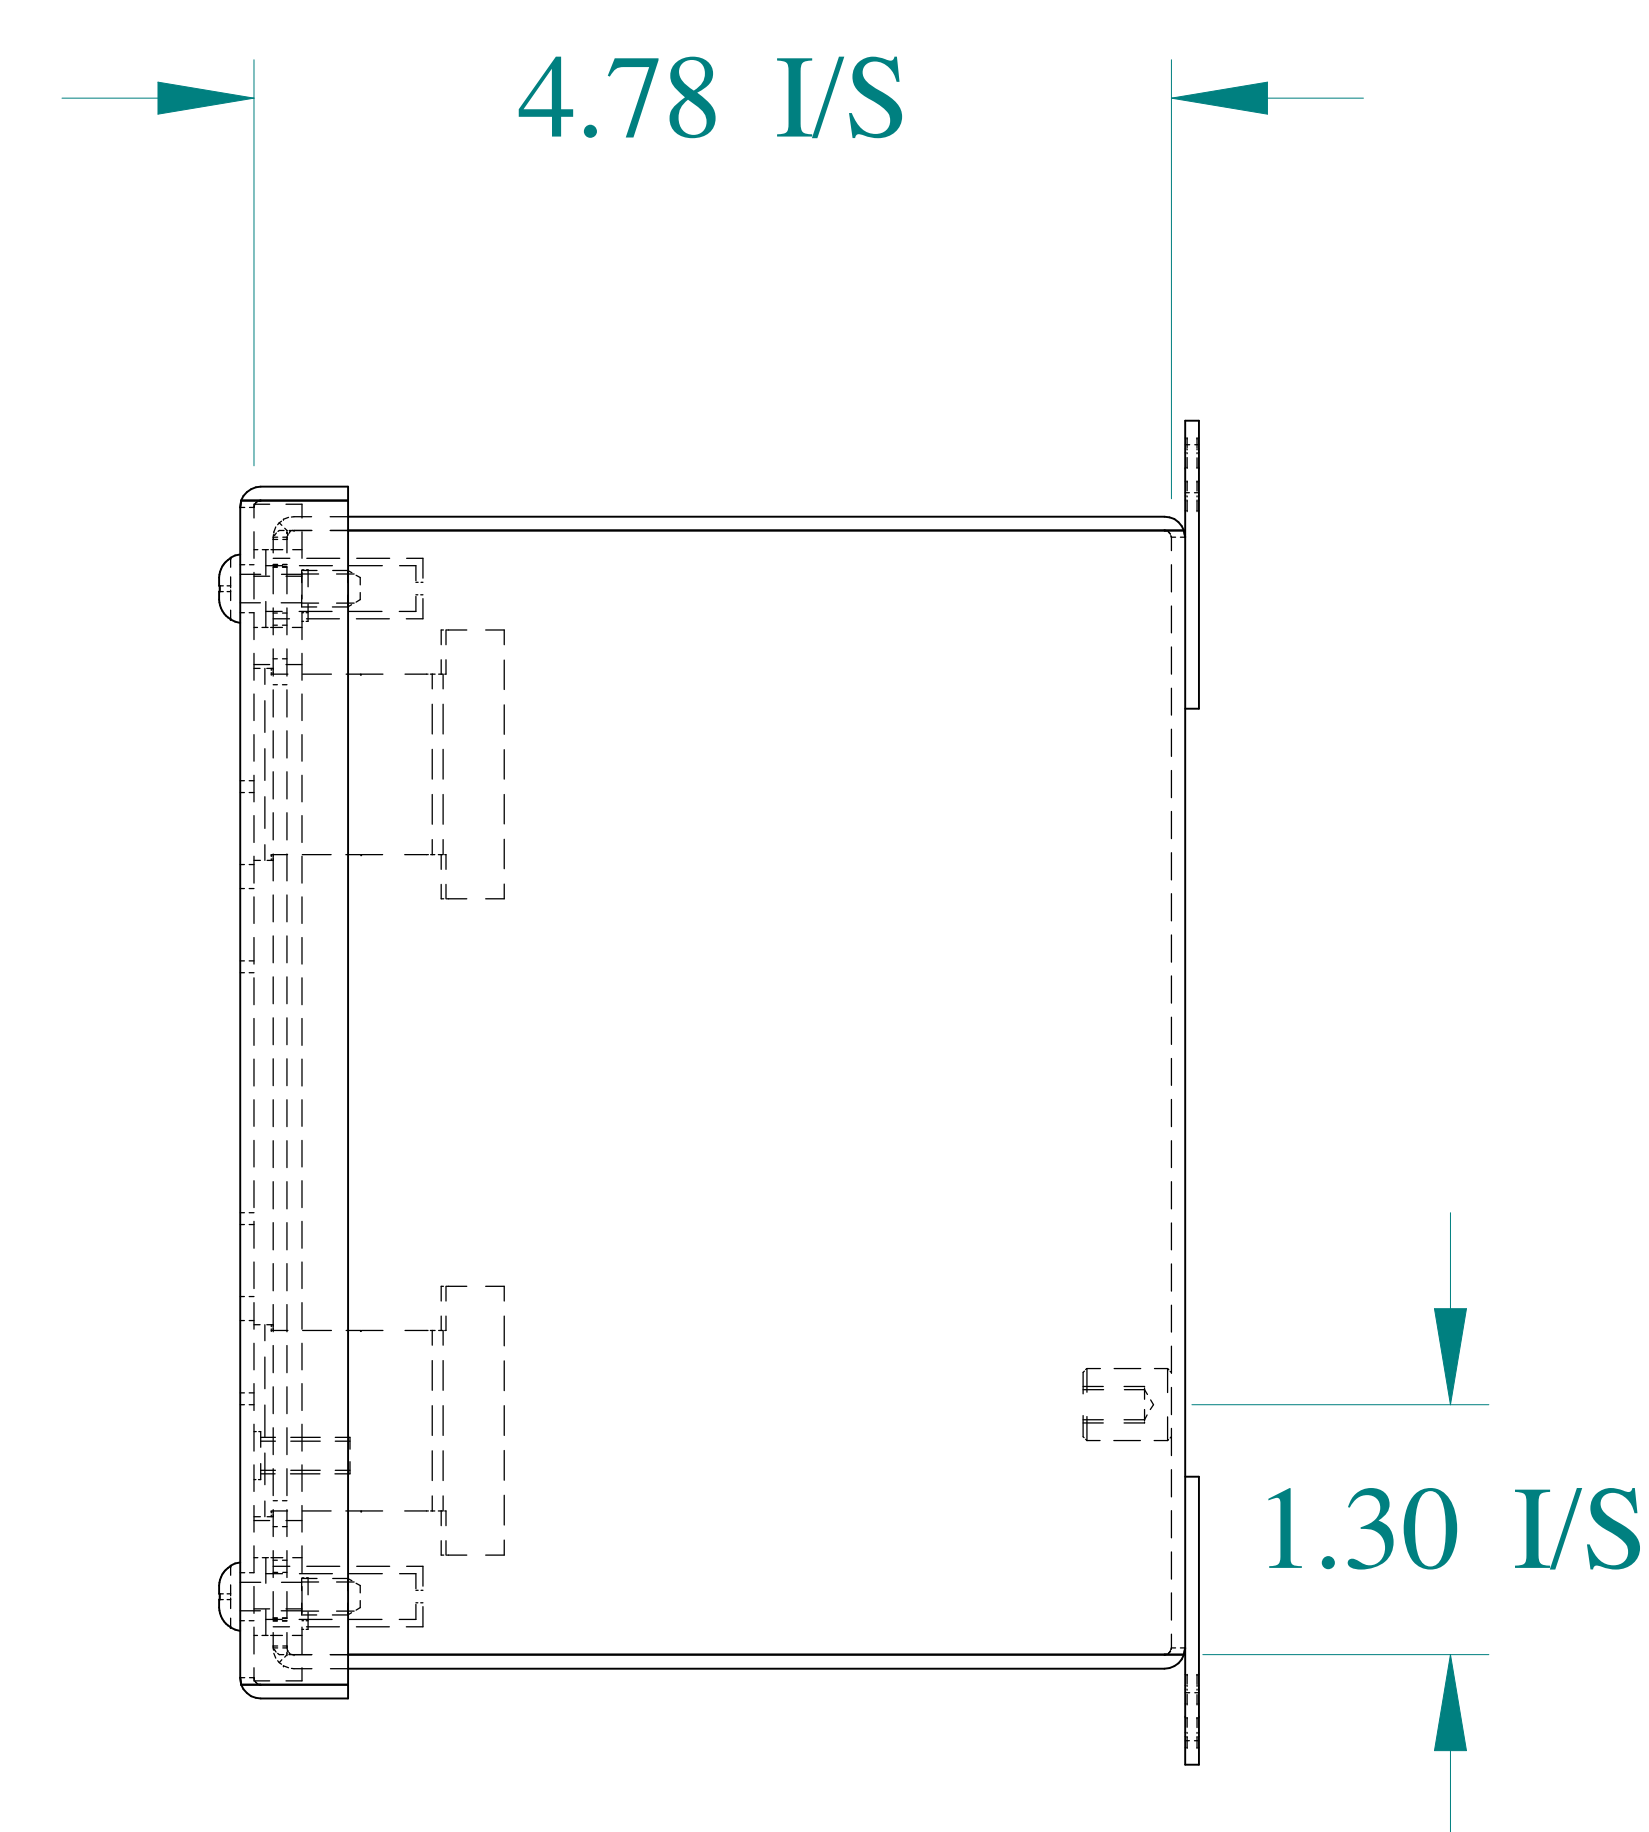

TOP VIEW

DETAIL Z  
TYP

ISOMETRIC VIEWS

SIDE VIEW

FRONT VIEW

SIDE VIEW

BACK VIEW

BOTTOM VIEW

Data subject to change without notice.

Part #: 1437MS16B Date: Mar. 24, 2019

Link: [www.hammmfg.com/1437MS16B](http://www.hammmfg.com/1437MS16B)