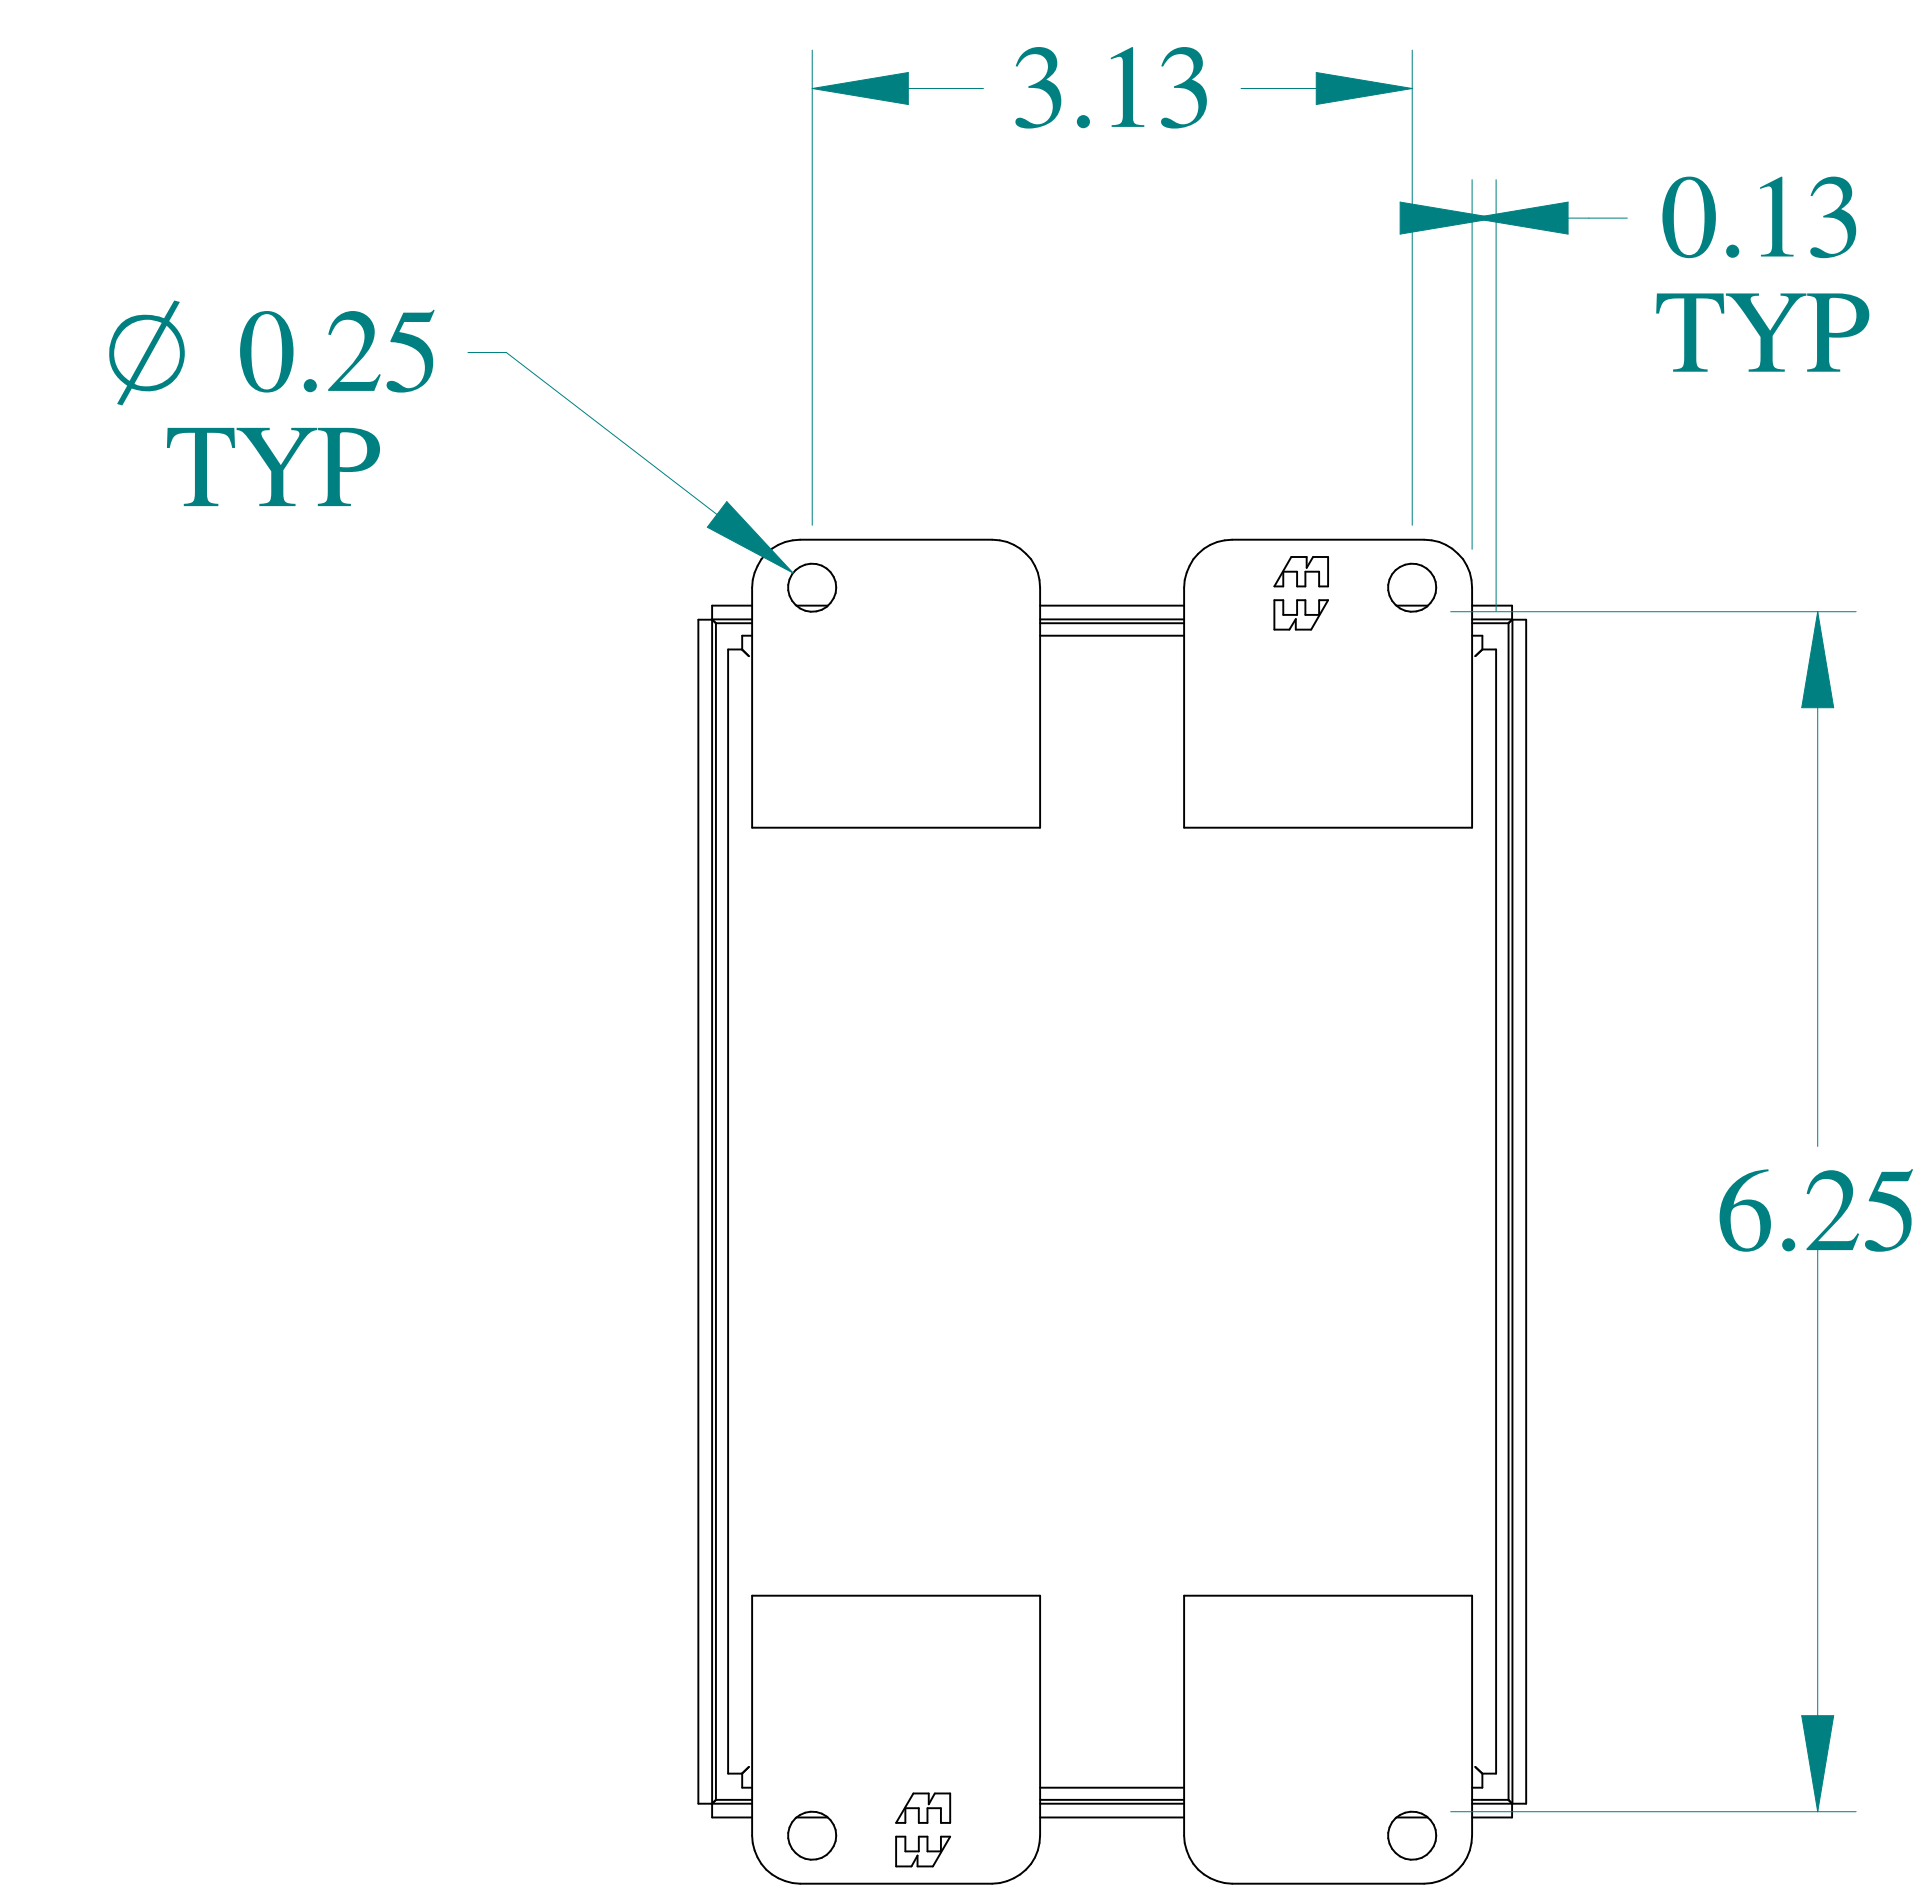

TOP VIEW

DETAIL Z  
TYP

ISOMETRIC VIEWS

SIDE VIEW

FRONT VIEW

SIDE VIEW

BACK VIEW

BOTTOM VIEW

Data subject to change without notice.

Part #: 1437MS16B Date: Mar. 24, 2019

Link: [www.hammmfg.com/1437MS16B](http://www.hammmfg.com/1437MS16B)