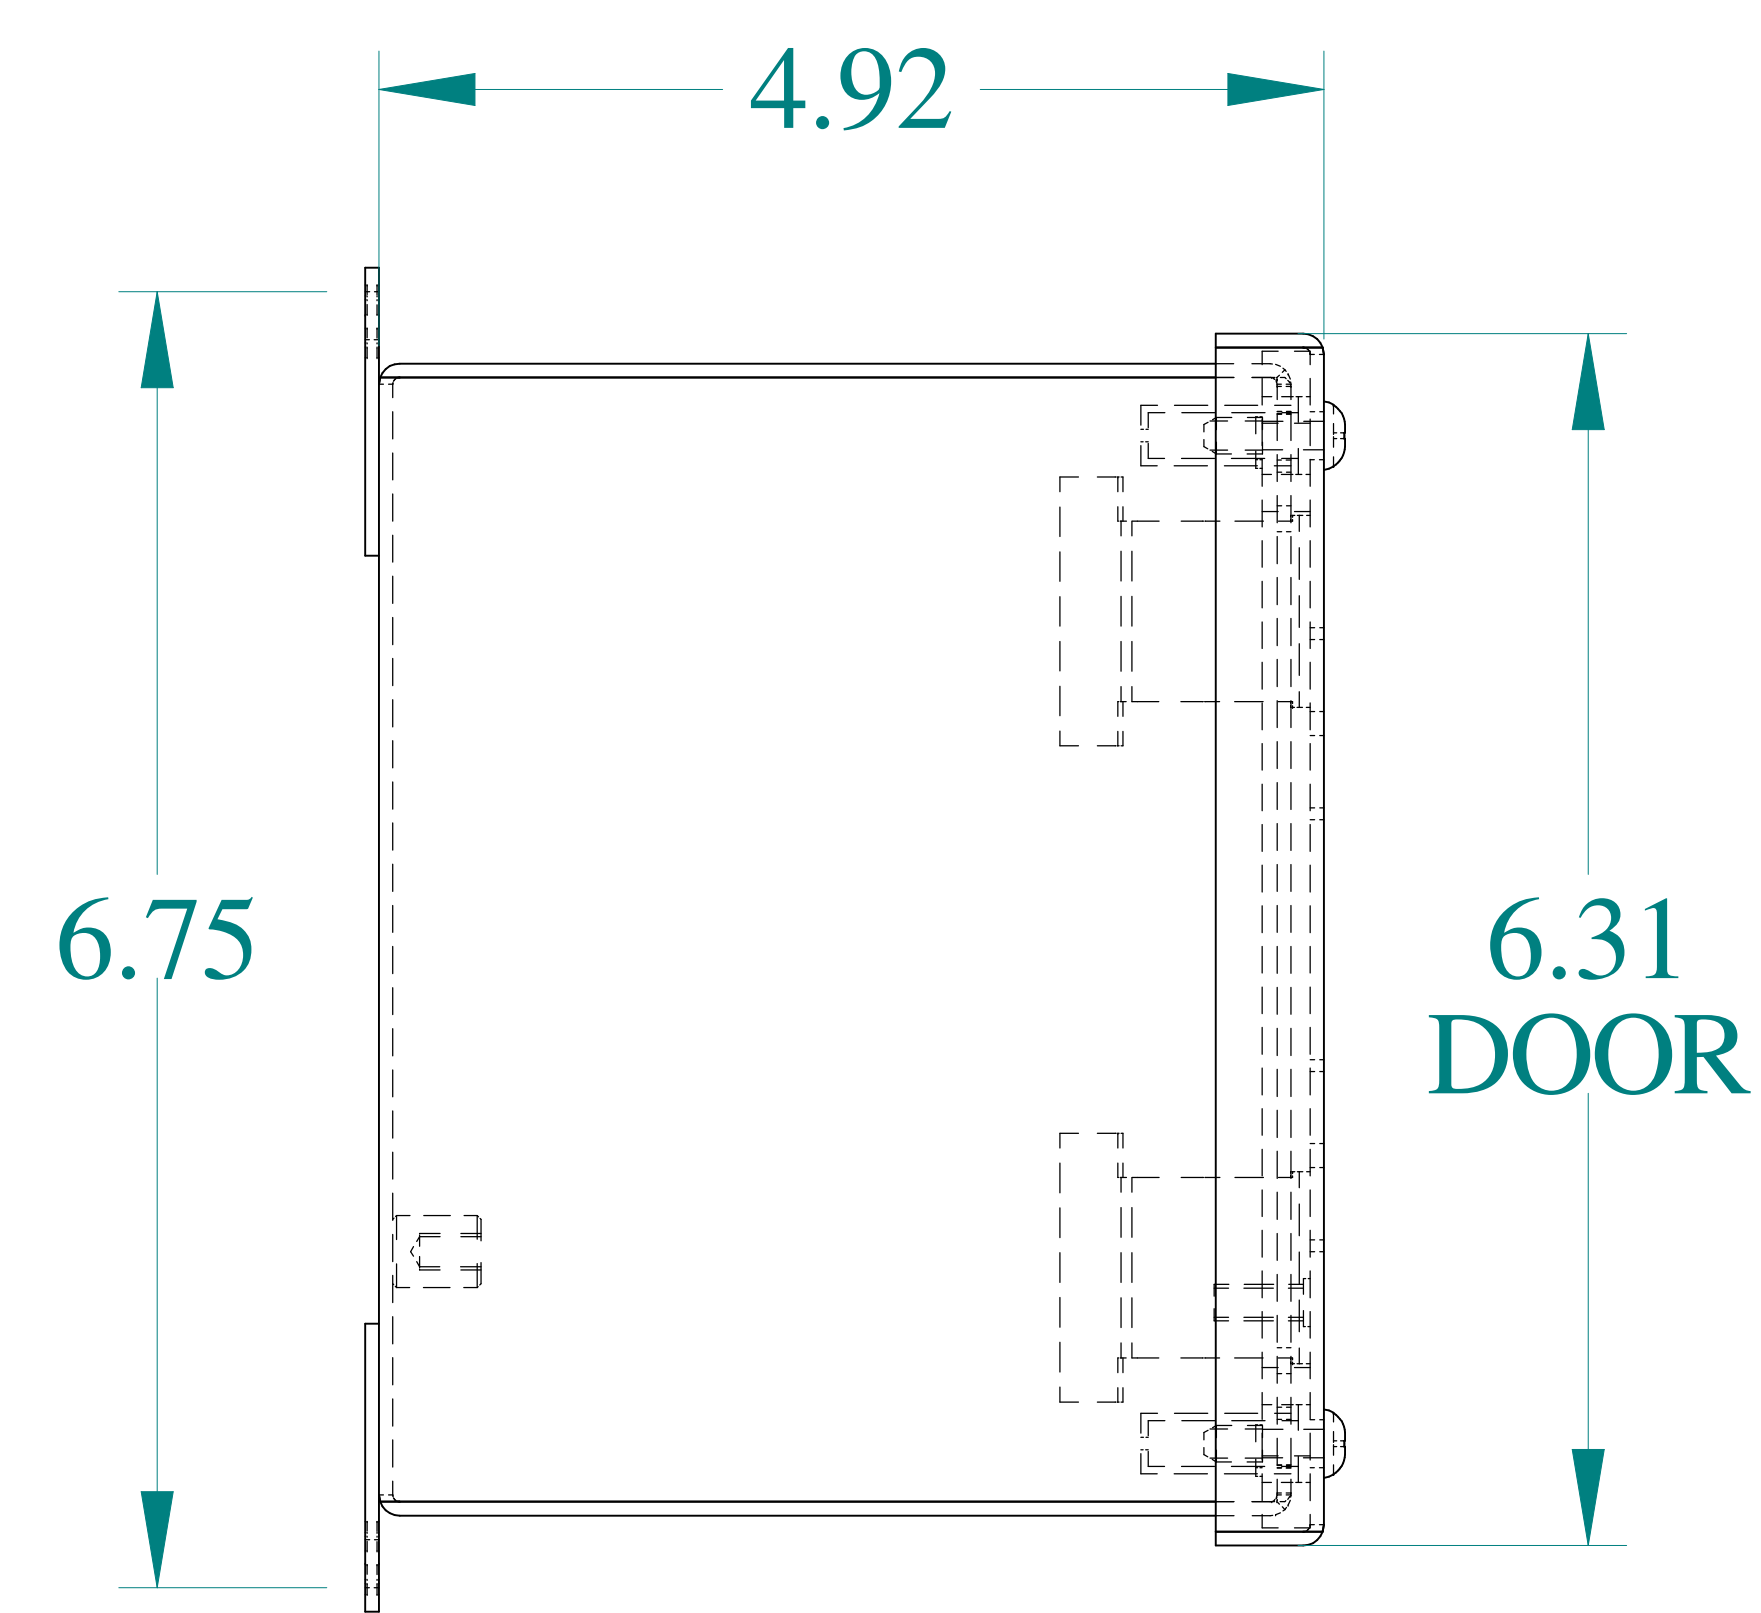

TOP VIEW

DETAIL Z  
TYP

ISOMETRIC VIEWS

SIDE VIEW

FRONT VIEW

SIDE VIEW

BACK VIEW

BOTTOM VIEW

Data subject to change without notice.

Part #: 1437MS16B Date: Mar. 24, 2019

Link: [www.hammmfg.com/1437MS16B](http://www.hammmfg.com/1437MS16B)