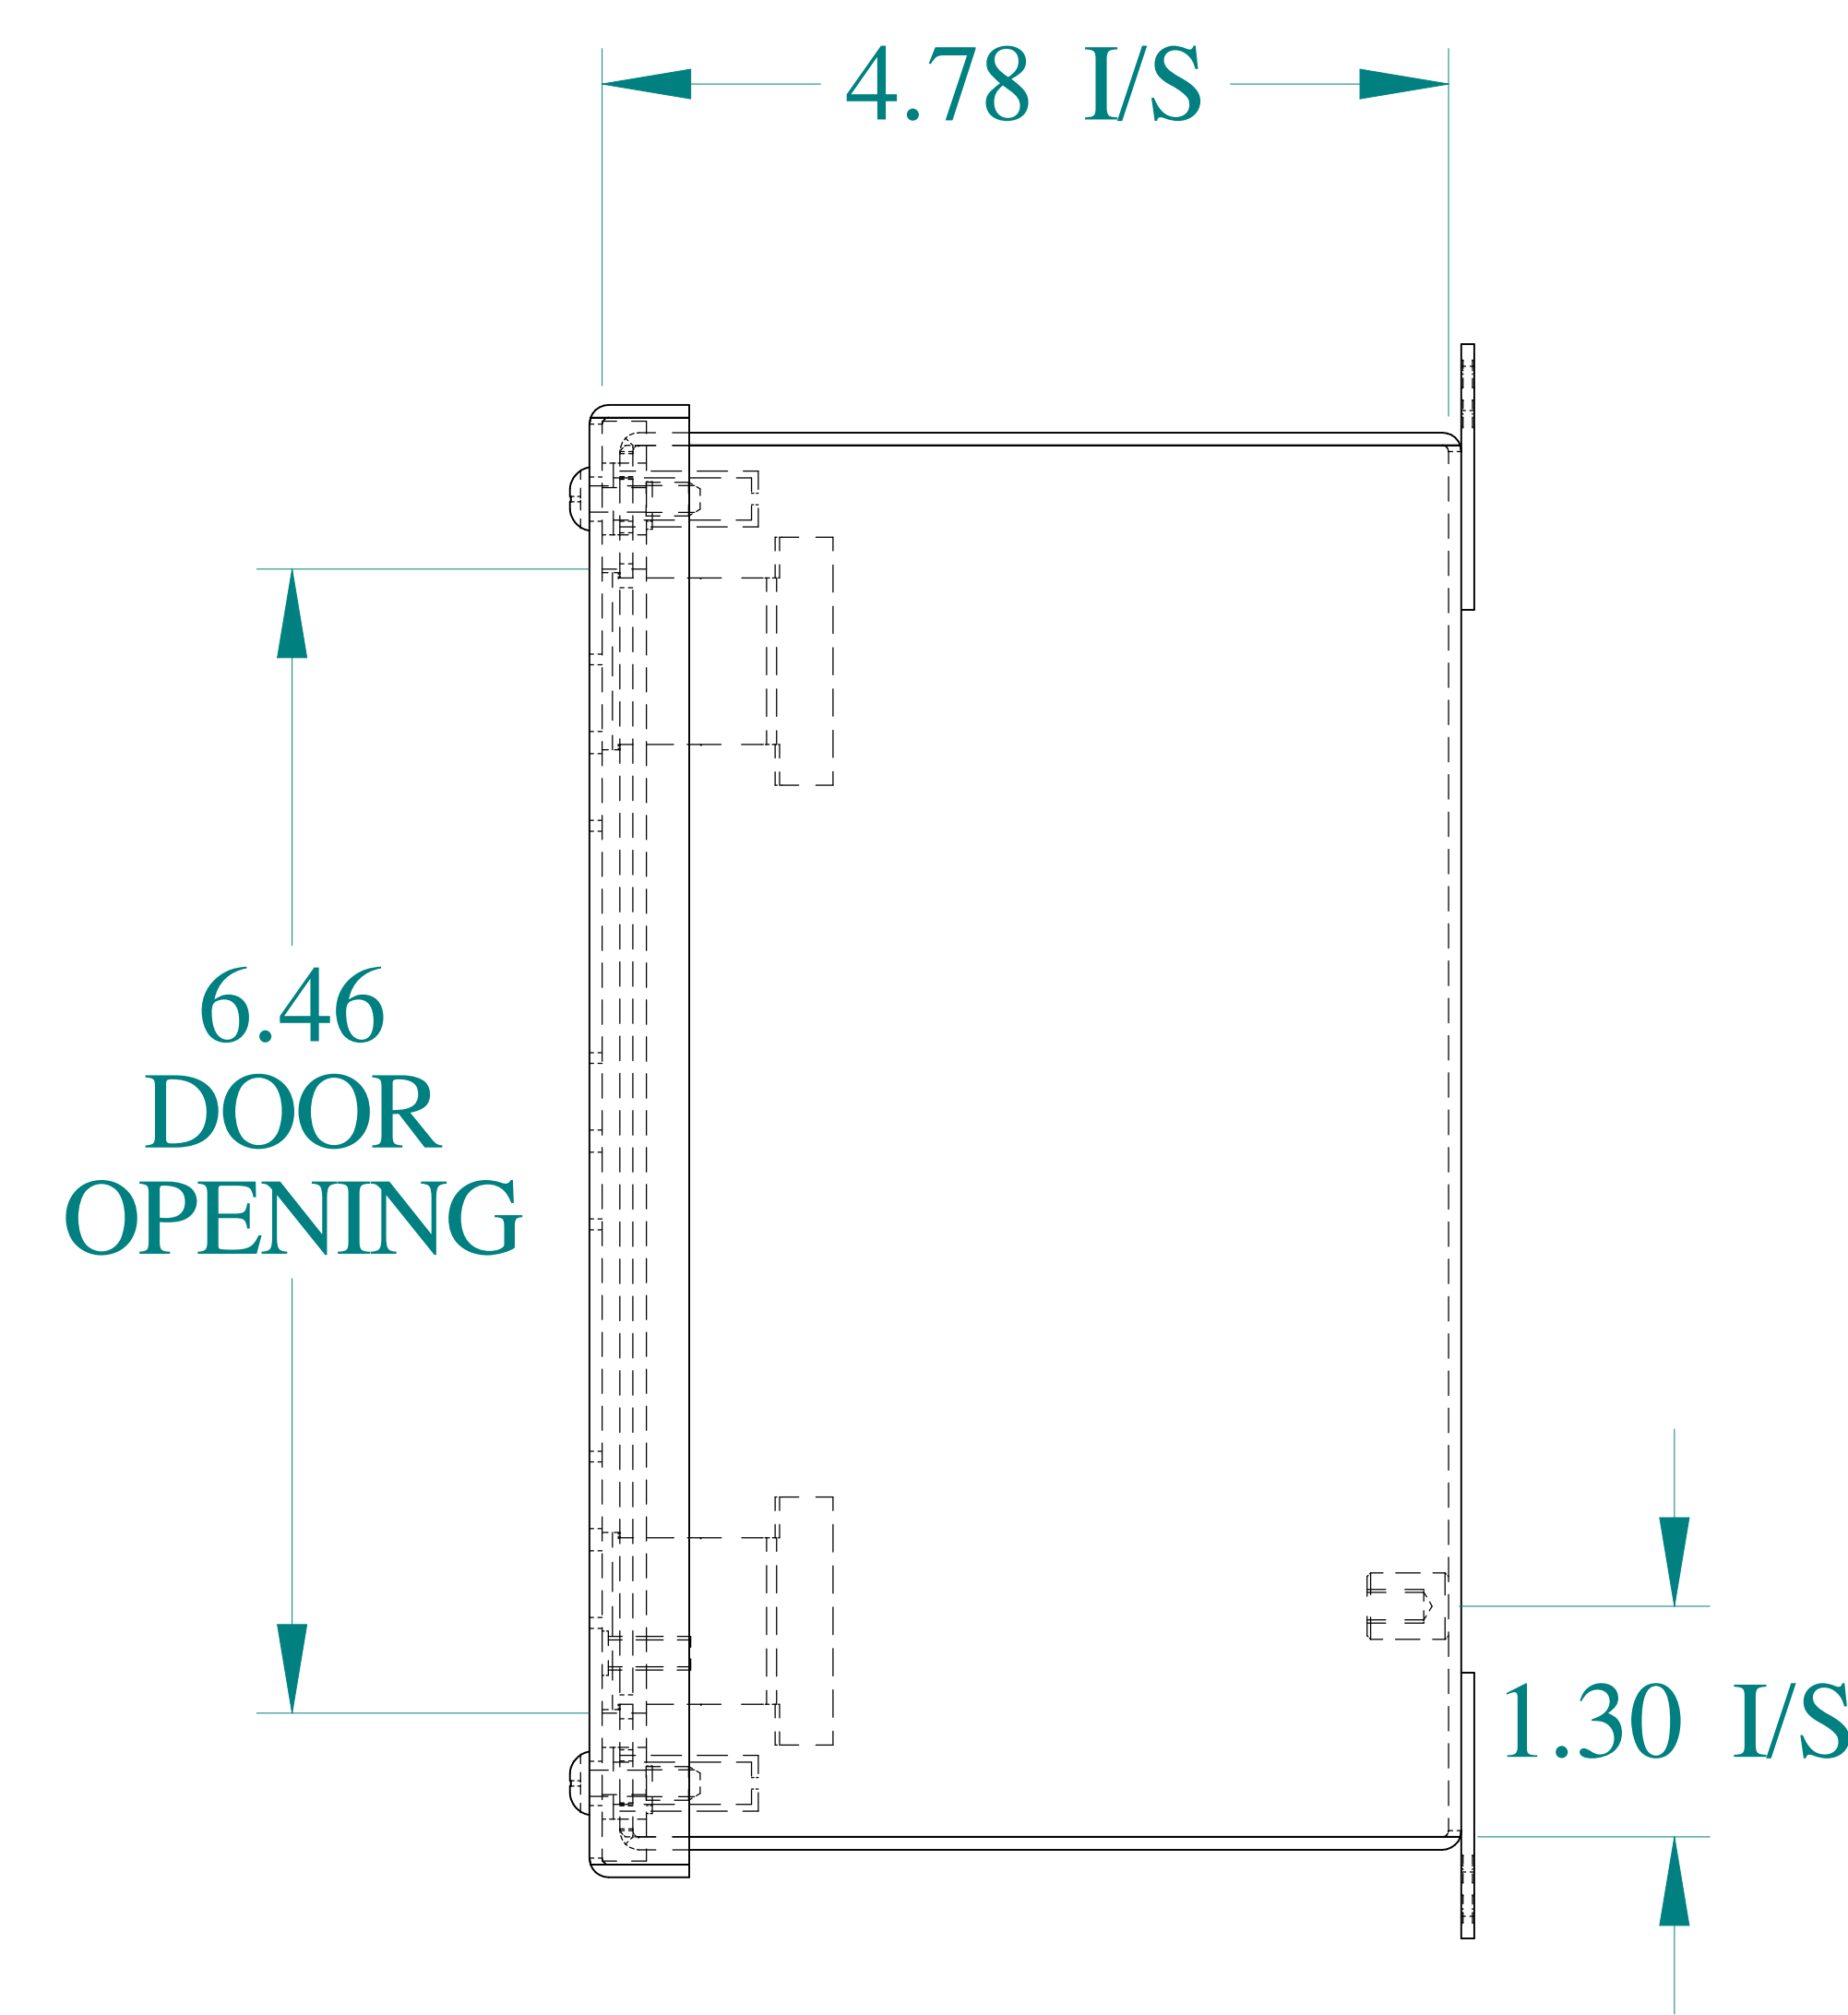

TOP VIEW

DETAIL Z  
TYP

ISOMETRIC VIEWS

SIDE VIEW

FRONT VIEW

SIDE VIEW

BACK VIEW

BOTTOM VIEW

Data subject to change without notice.

Part #: 1437MS16C Date: Mar. 24, 2019

Link: [www.hammmfg.com/1437MS16C](http://www.hammmfg.com/1437MS16C)