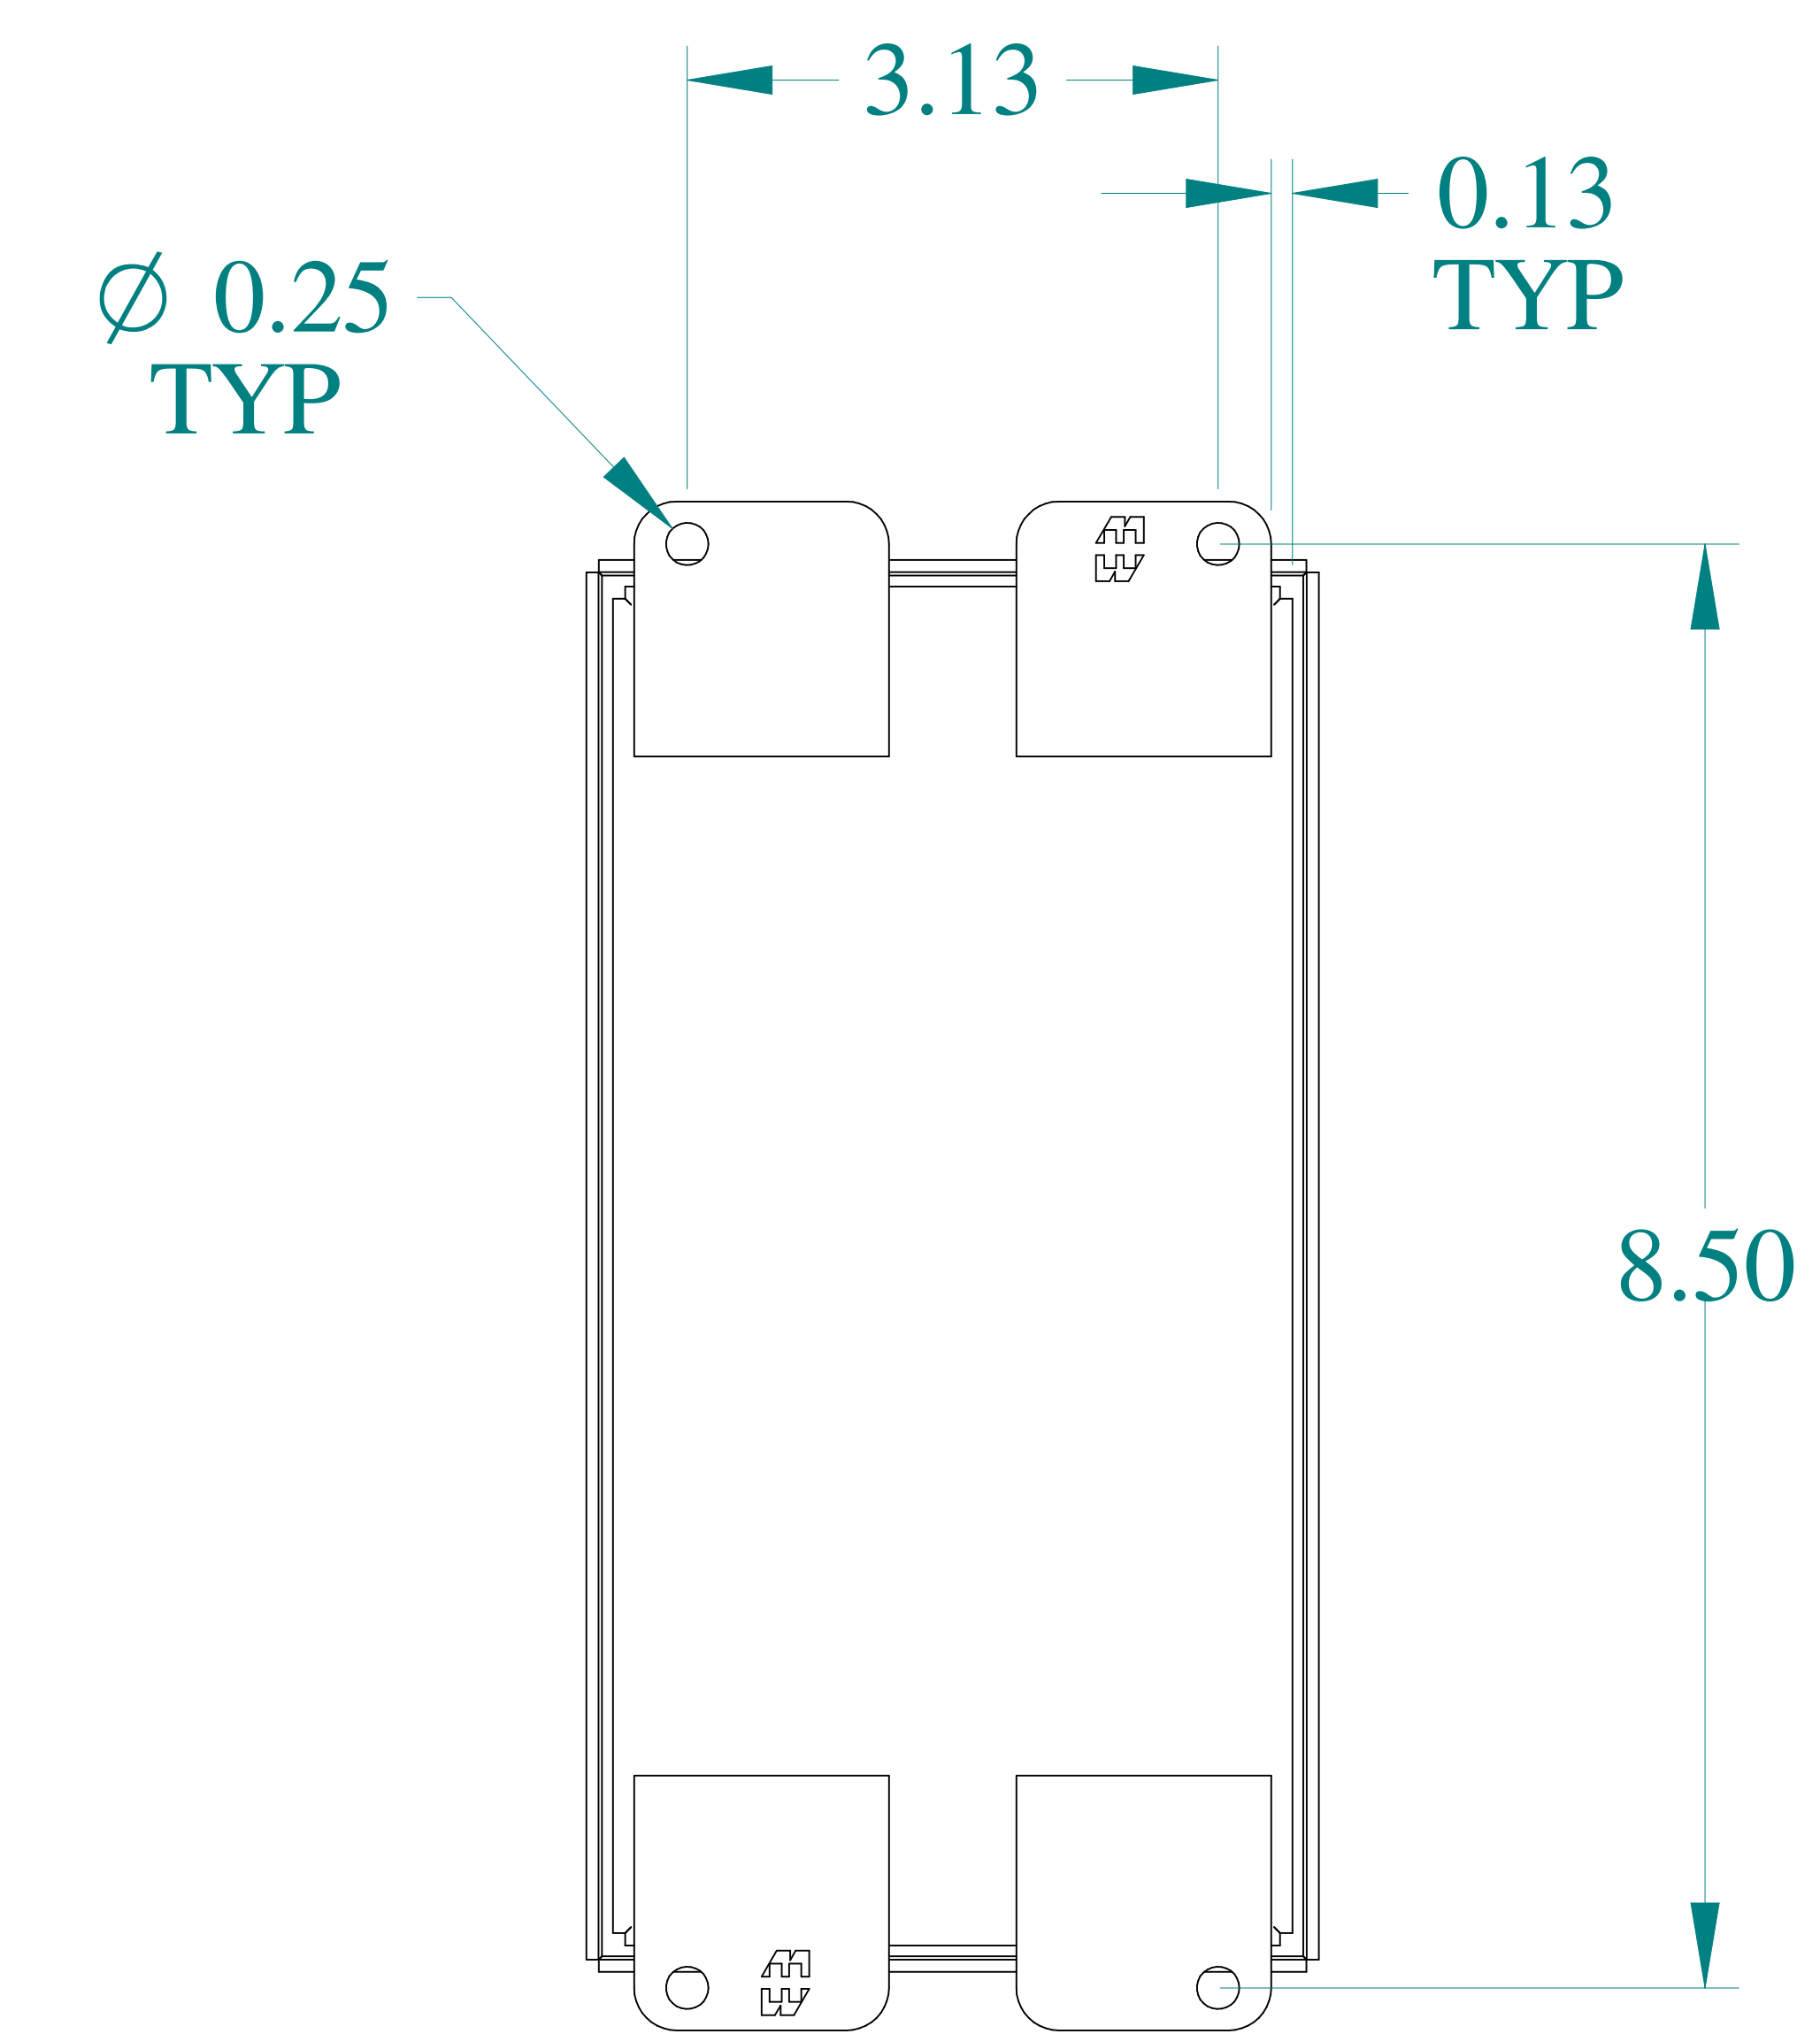

TOP VIEW

DETAIL Z  
TYP

ISOMETRIC VIEWS

SIDE VIEW

FRONT VIEW

SIDE VIEW

BACK VIEW

BOTTOM VIEW

Data subject to change without notice.

Part #: 1437MS16C Date: Mar. 24, 2019

Link: [www.hammmfg.com/1437MS16C](http://www.hammmfg.com/1437MS16C)