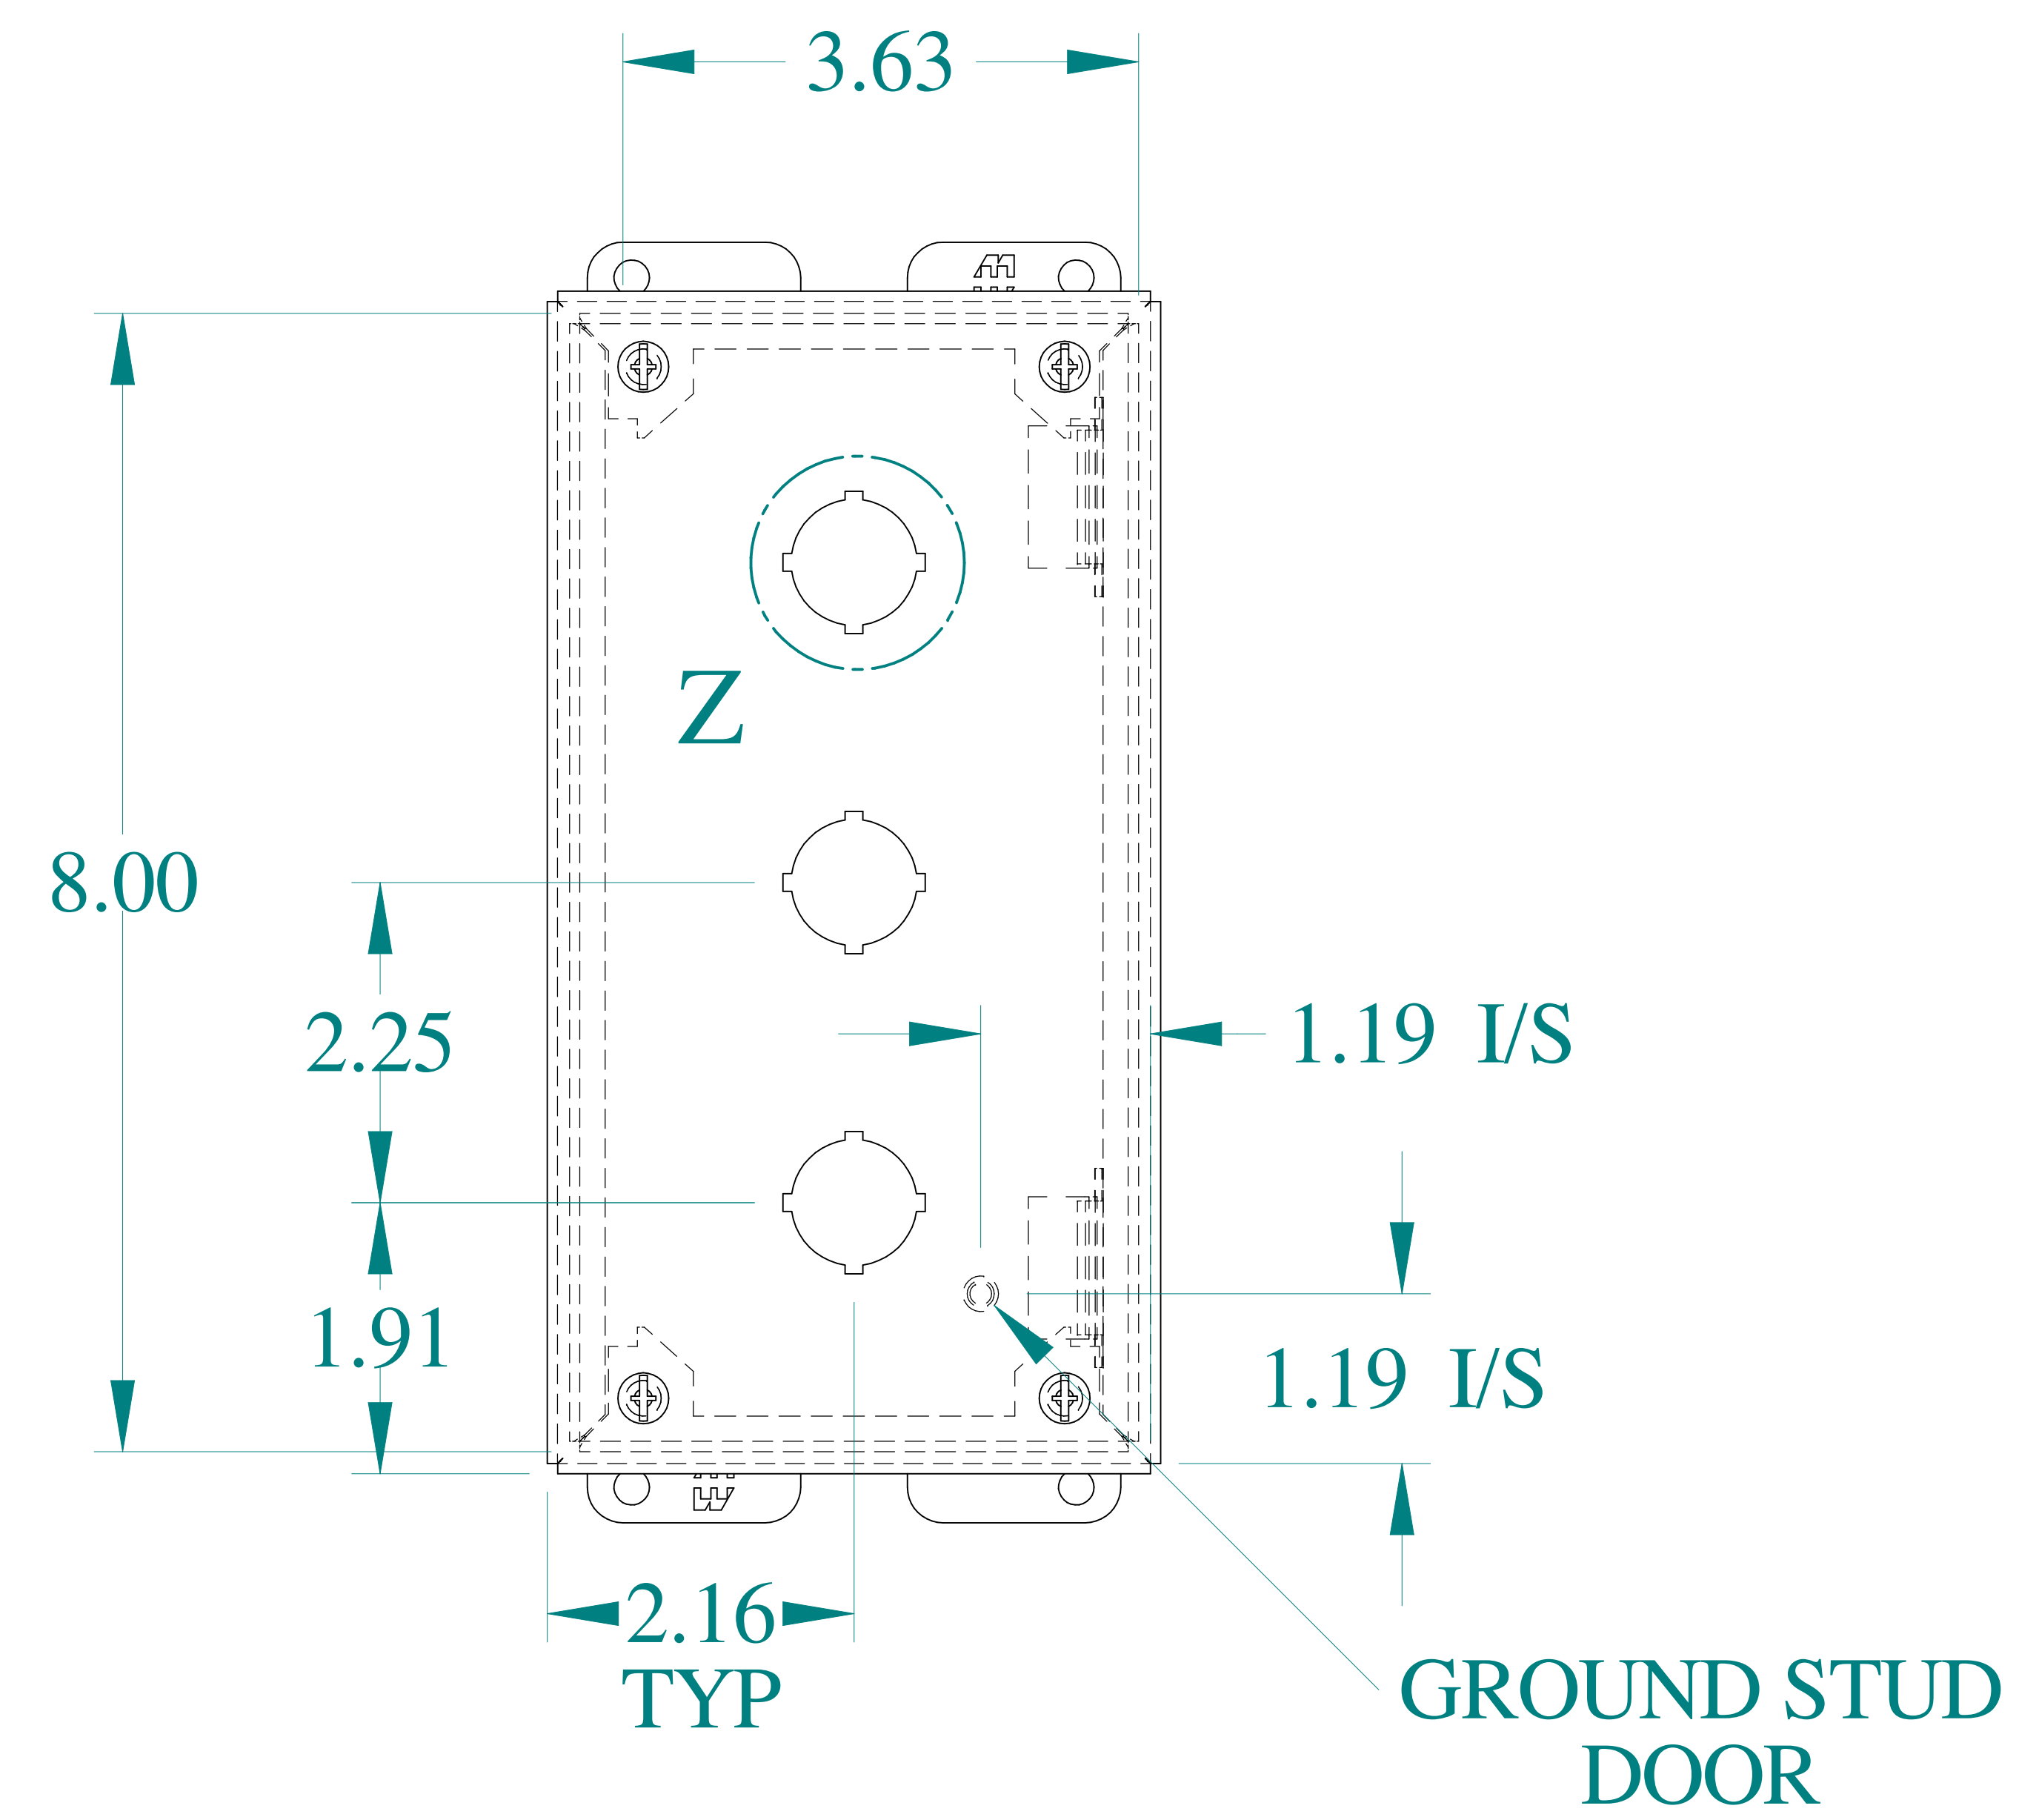

TOP VIEW

DETAIL Z  
TYP

ISOMETRIC VIEWS

SIDE VIEW

FRONT VIEW

SIDE VIEW

BACK VIEW

BOTTOM VIEW

Data subject to change without notice.

Part #: 1437MS16C Date: Mar. 24, 2019

Link: [www.hammmfg.com/1437MS16C](http://www.hammmfg.com/1437MS16C)