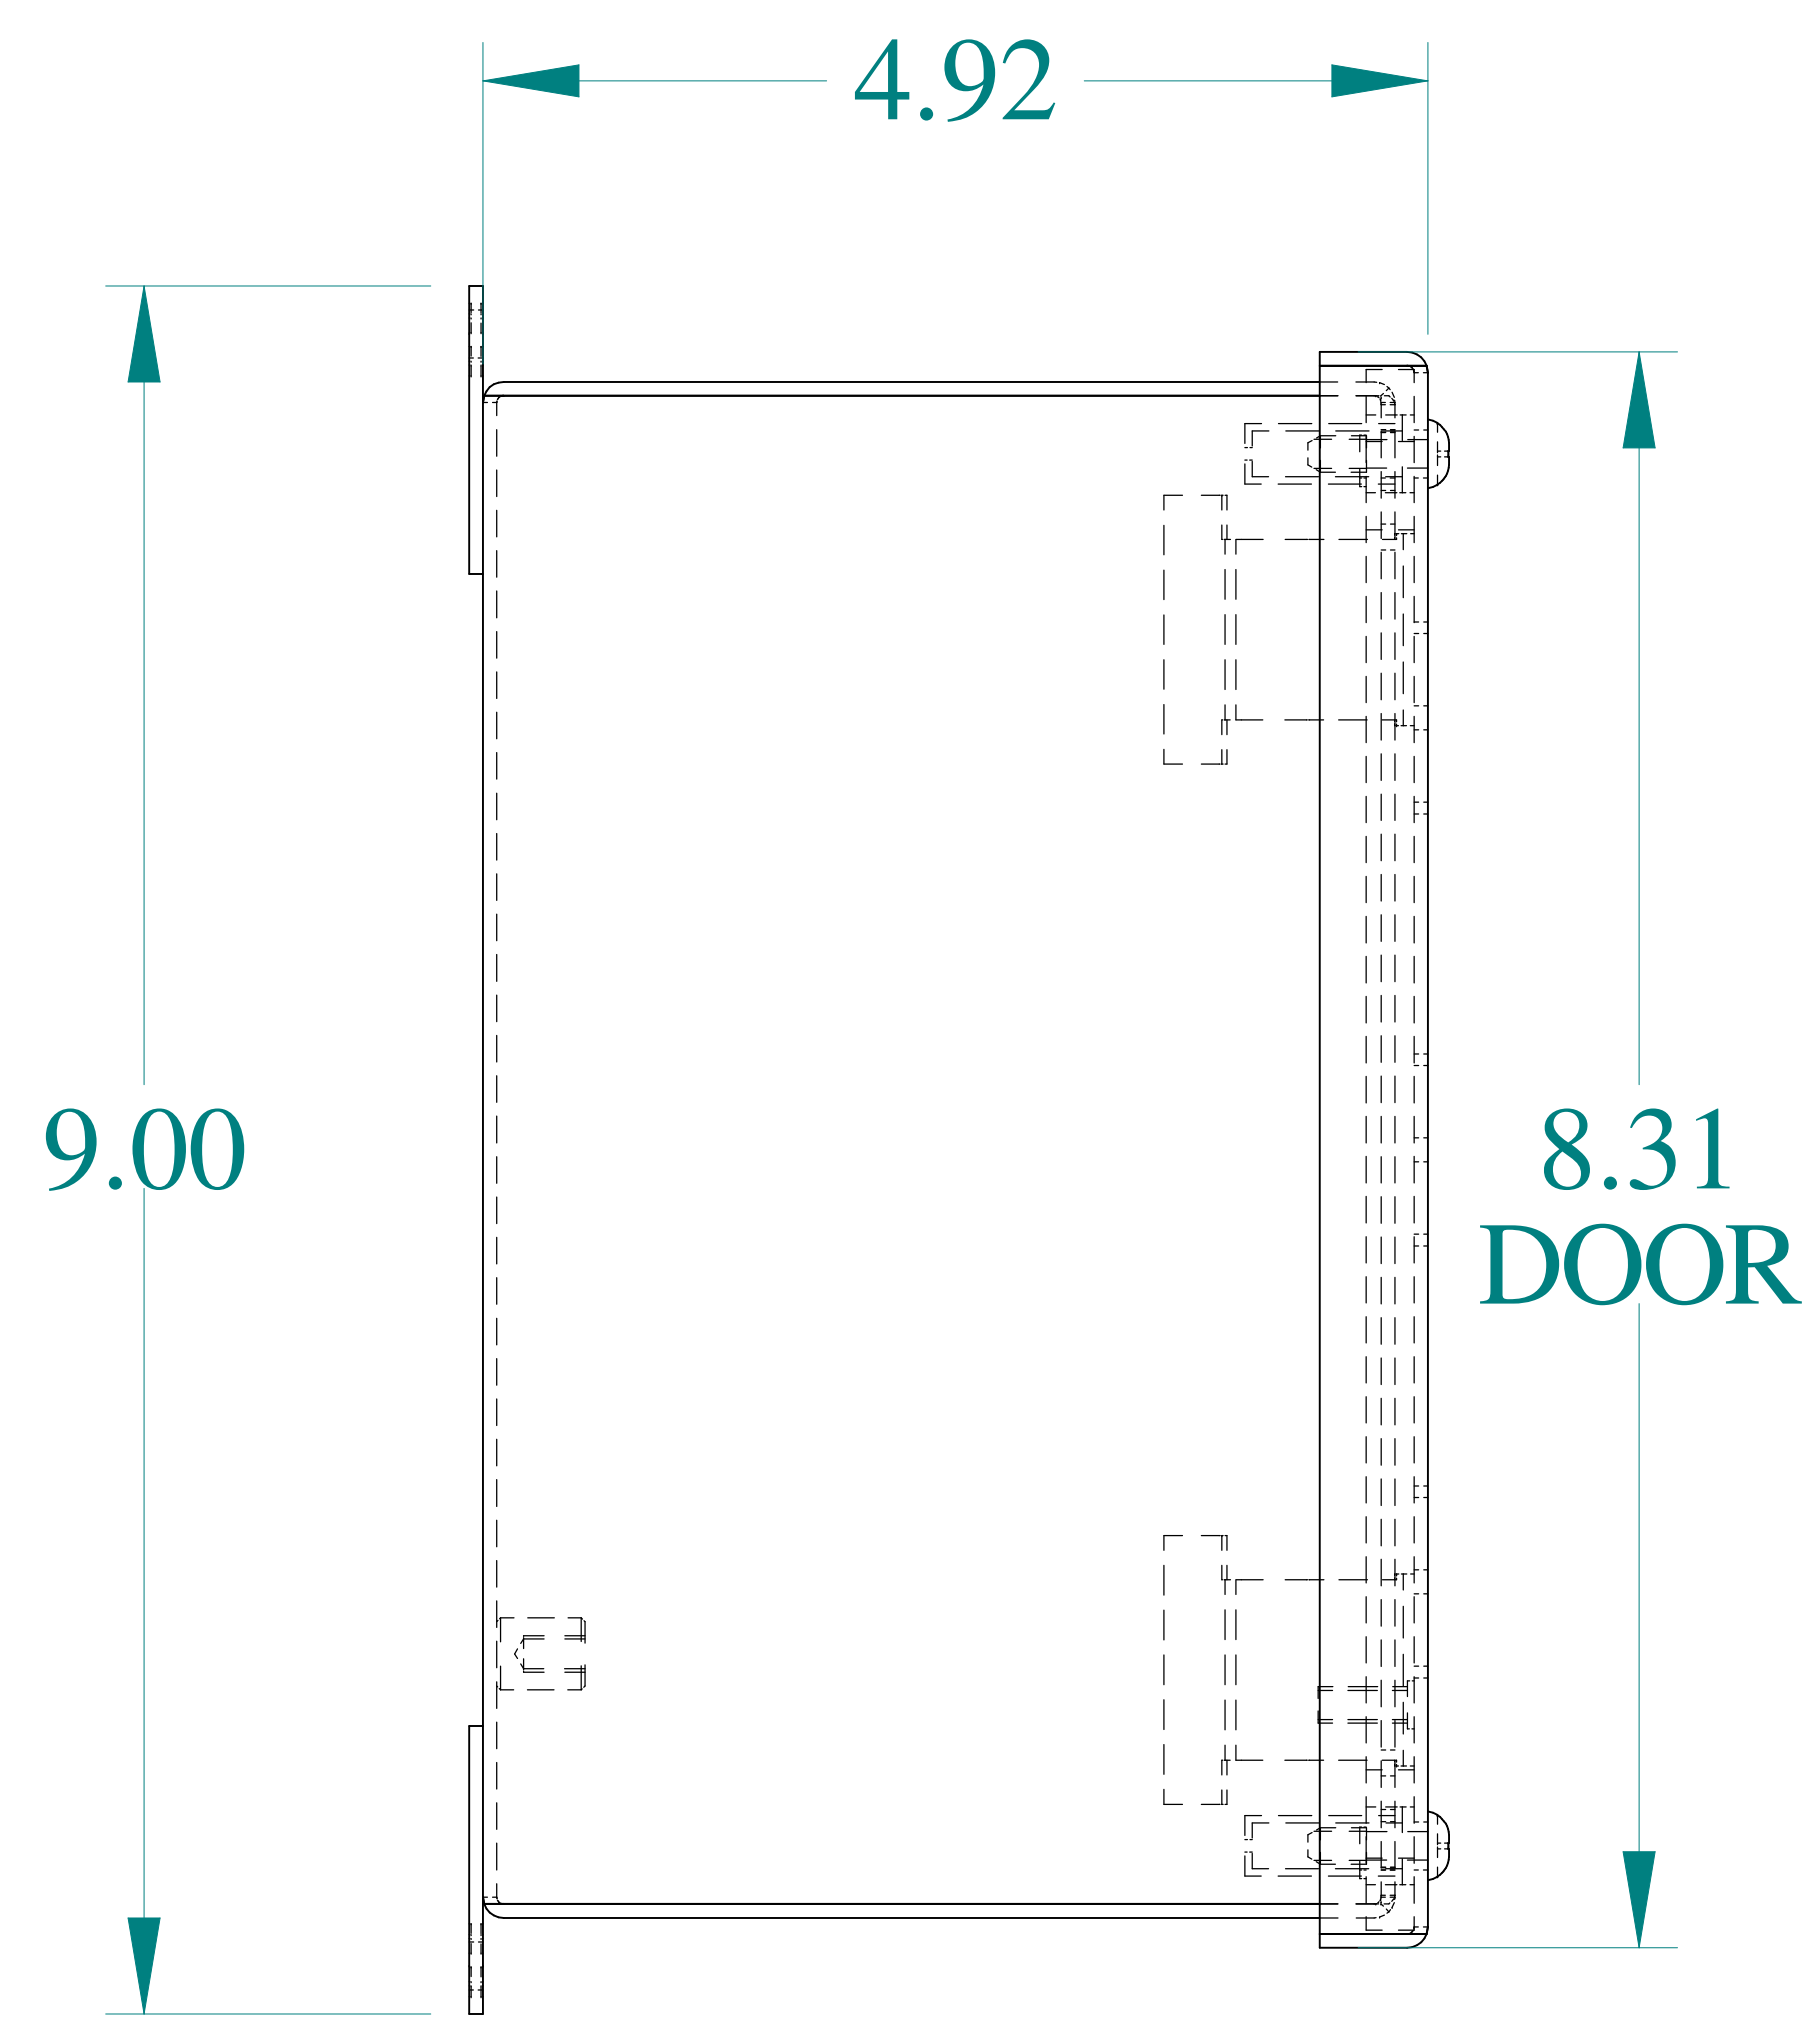

TOP VIEW

DETAIL Z  
TYP

ISOMETRIC VIEWS

SIDE VIEW

FRONT VIEW

SIDE VIEW

BACK VIEW

BOTTOM VIEW

Data subject to change without notice.

Part #: 1437MS16C Date: Mar. 24, 2019

Link: [www.hammmfg.com/1437MS16C](http://www.hammmfg.com/1437MS16C)