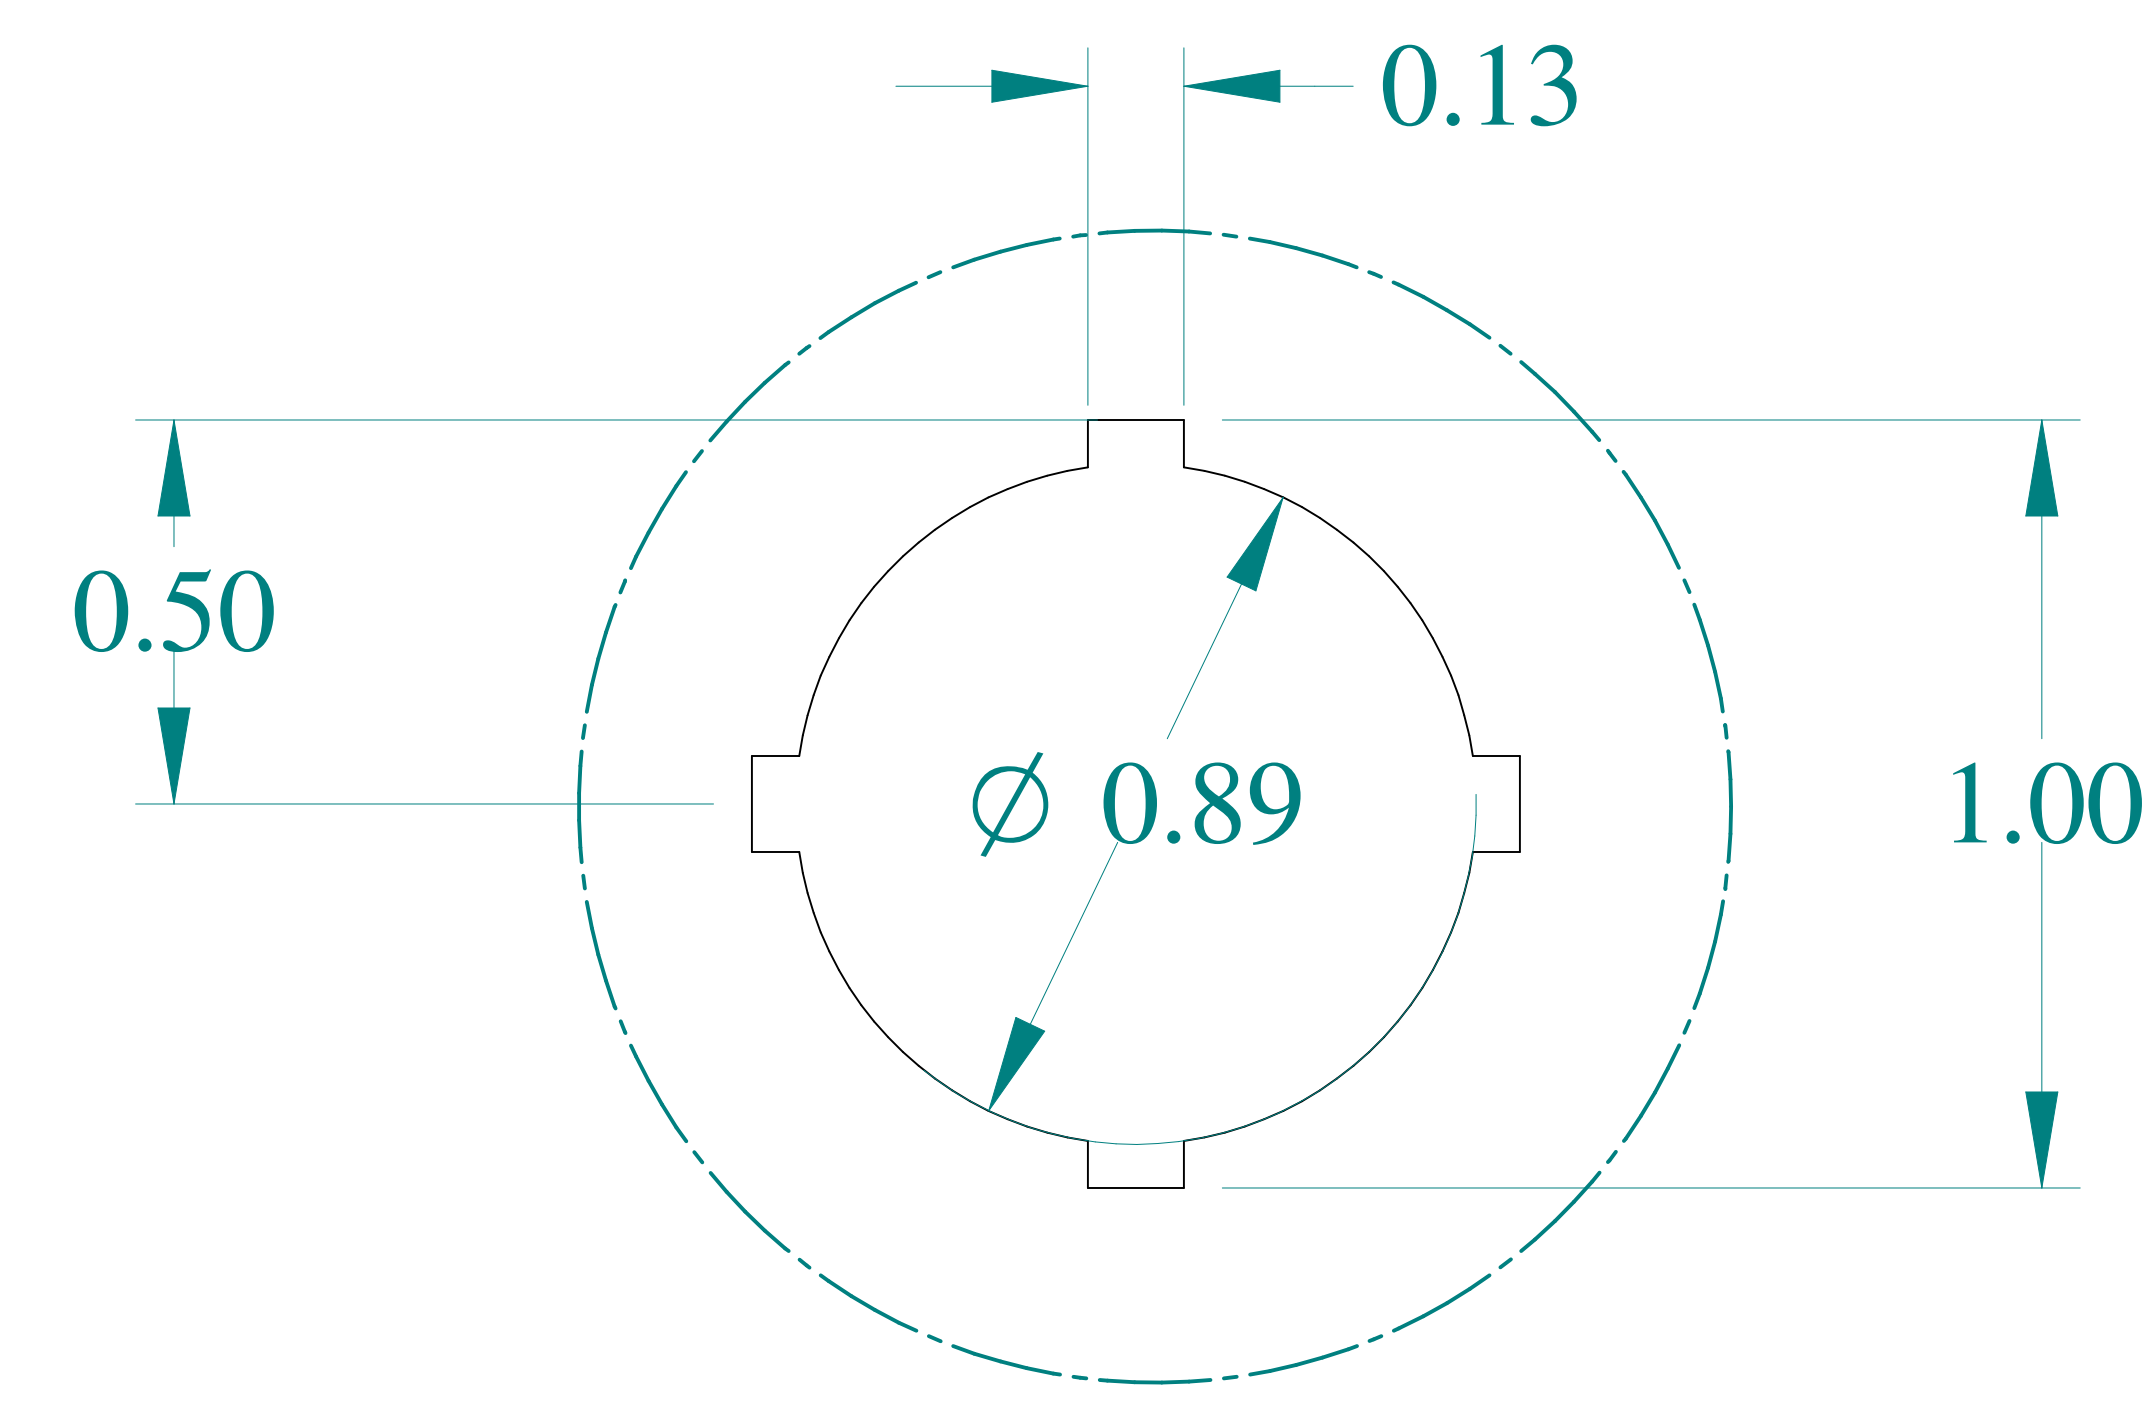

TOP VIEW

DETAIL Z  
TYP

ISOMETRIC VIEWS

SIDE VIEW

FRONT VIEW

SIDE VIEW

BACK VIEW

BOTTOM VIEW

Data subject to change without notice.

Part #: 1437MS16C Date: Mar. 24, 2019

Link: [www.hammmfg.com/1437MS16C](http://www.hammmfg.com/1437MS16C)