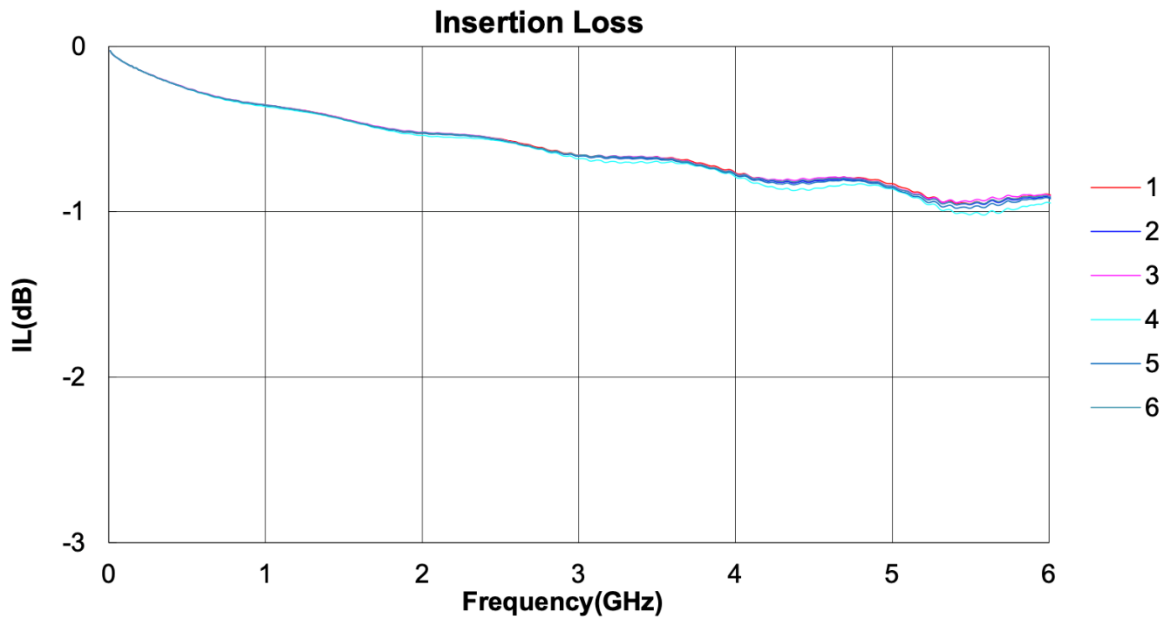

Cable assembly MH081-MH4RP-01BJ1-0100 (MHF4 to SMA).
See characterization report for more information.

Typical. Results may vary. Includes cable assembly: MH081-MH4RP-01BJ1-0100 (MHF4 to SMA),
and MHF4 to SMA adaptor effects. See characterization report for more information.