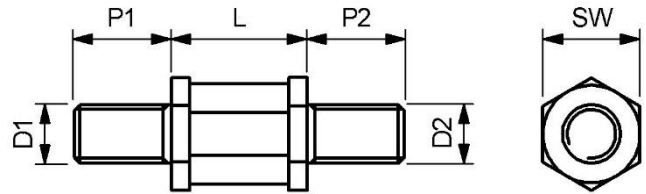

Further lengths up to 90mm, are available in 1mm increments.

**Thread (D1 + D2): M3, Hexagon size (SW): 6.0**

| Part            | L    | P1  | P2  |
|-----------------|------|-----|-----|
| DISTEX3060PA-03 | 3.0  | 6.0 | 6.0 |
| DISTEX3060PA-06 | 6.0  | 6.0 | 6.0 |
| DISTEX3060PA-08 | 8.0  | 6.0 | 6.0 |
| DISTEX3060PA-10 | 10.0 | 6.0 | 6.0 |
| DISTEX3060PA-11 | 11.0 | 6.0 | 6.0 |
| DISTEX3060PA-12 | 12.0 | 6.0 | 6.0 |
| DISTEX3060PA-13 | 13.0 | 6.0 | 6.0 |
| DISTEX3060PA-14 | 14.0 | 6.0 | 6.0 |
| DISTEX3060PA-15 | 15.0 | 6.0 | 6.0 |
| DISTEX3060PA-16 | 16.0 | 6.0 | 6.0 |
| DISTEX3060PA-17 | 17.0 | 6.0 | 6.0 |
| DISTEX3060PA-18 | 18.0 | 6.0 | 6.0 |
| DISTEX3060PA-19 | 19.0 | 6.0 | 6.0 |
| DISTEX3060PA-20 | 20.0 | 6.0 | 6.0 |
| DISTEX3060PA-21 | 21.0 | 6.0 | 6.0 |

**DISTEX® - Spacer with thread (outside/outside)**  
 polyamide (PA)

**Thread (D1 + D2): M4, Hexagon size (SW): 8.0**

| Part            | L    | P1  | P2  |
|-----------------|------|-----|-----|
| DISTEX4080PA-06 | 6.0  | 6.4 | 6.4 |
| DISTEX4080PA-08 | 8.0  | 6.4 | 6.4 |
| DISTEX4080PA-10 | 10.0 | 6.4 | 6.4 |
| DISTEX4080PA-11 | 11.0 | 6.4 | 6.4 |
| DISTEX4080PA-12 | 12.0 | 6.4 | 6.4 |
| DISTEX4080PA-13 | 13.0 | 6.4 | 6.4 |
| DISTEX4080PA-14 | 14.0 | 6.4 | 6.4 |
| DISTEX4080PA-15 | 15.0 | 6.4 | 6.4 |
| DISTEX4080PA-16 | 16.0 | 6.4 | 6.4 |
| DISTEX4080PA-17 | 17.0 | 6.4 | 6.4 |
| DISTEX4080PA-18 | 18.0 | 6.4 | 6.4 |
| DISTEX4080PA-19 | 19.0 | 6.4 | 6.4 |
| DISTEX4080PA-20 | 20.0 | 6.4 | 6.4 |
| DISTEX4080PA-21 | 21.0 | 6.4 | 6.4 |
| DISTEX4080PA-22 | 22.0 | 6.4 | 6.4 |