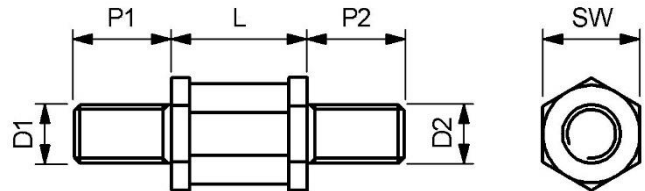

**DISTEX® - Spacer with thread (outside/outside)**  
polyamide (PA)

Spacer with external thread made of polyamide.

**Material:** polyamide (PA)  
**Thread sizes:** M3, M4 (D1 + D2)  
**Hexagon sizes:** 6, 8 (SW)  
**Length tolerances:** according to ISO 2768-1M (medium)  
**RoHS compliant**

Further lengths up to 90mm, are available in 1mm increments.

**Thread (D1 + D2): M3, Hexagon size (SW): 6.0**

| Part            | L    | P1  | P2  |
|-----------------|------|-----|-----|
| DISTEX3060PA-03 | 3.0  | 6.0 | 6.0 |
| DISTEX3060PA-06 | 6.0  | 6.0 | 6.0 |
| DISTEX3060PA-08 | 8.0  | 6.0 | 6.0 |
| DISTEX3060PA-10 | 10.0 | 6.0 | 6.0 |
| DISTEX3060PA-11 | 11.0 | 6.0 | 6.0 |
| DISTEX3060PA-12 | 12.0 | 6.0 | 6.0 |
| DISTEX3060PA-13 | 13.0 | 6.0 | 6.0 |
| DISTEX3060PA-14 | 14.0 | 6.0 | 6.0 |
| DISTEX3060PA-15 | 15.0 | 6.0 | 6.0 |
| DISTEX3060PA-16 | 16.0 | 6.0 | 6.0 |
| DISTEX3060PA-17 | 17.0 | 6.0 | 6.0 |
| DISTEX3060PA-18 | 18.0 | 6.0 | 6.0 |
| DISTEX3060PA-19 | 19.0 | 6.0 | 6.0 |
| DISTEX3060PA-20 | 20.0 | 6.0 | 6.0 |
| DISTEX3060PA-21 | 21.0 | 6.0 | 6.0 |

**DISTEX® - Spacer with thread (outside/outside)**  
 polyamide (PA)

**Thread (D1 + D2): M4, Hexagon size (SW): 8.0**

| Part            | L    | P1  | P2  |
|-----------------|------|-----|-----|
| DISTEX4080PA-06 | 6.0  | 6.4 | 6.4 |
| DISTEX4080PA-08 | 8.0  | 6.4 | 6.4 |
| DISTEX4080PA-10 | 10.0 | 6.4 | 6.4 |
| DISTEX4080PA-11 | 11.0 | 6.4 | 6.4 |
| DISTEX4080PA-12 | 12.0 | 6.4 | 6.4 |
| DISTEX4080PA-13 | 13.0 | 6.4 | 6.4 |
| DISTEX4080PA-14 | 14.0 | 6.4 | 6.4 |
| DISTEX4080PA-15 | 15.0 | 6.4 | 6.4 |
| DISTEX4080PA-16 | 16.0 | 6.4 | 6.4 |
| DISTEX4080PA-17 | 17.0 | 6.4 | 6.4 |
| DISTEX4080PA-18 | 18.0 | 6.4 | 6.4 |
| DISTEX4080PA-19 | 19.0 | 6.4 | 6.4 |
| DISTEX4080PA-20 | 20.0 | 6.4 | 6.4 |
| DISTEX4080PA-21 | 21.0 | 6.4 | 6.4 |
| DISTEX4080PA-22 | 22.0 | 6.4 | 6.4 |