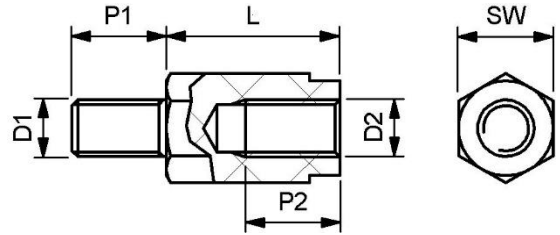

Further lengths up to 90mm, are available in 1mm increments.

Thread (D1 + D2): M2.5, Hexagon size (SW): 5.0

Part	L	P1	P2
DISTINEX2550PA05	5.0	8.0	3.5
DISTINEX2550PA06	6.0	8.0	3.5
DISTINEX2550PA07	7.0	8.0	5.0
DISTINEX2550PA08	8.0	8.0	5.0
DISTINEX2550PA09	9.0	8.0	5.0
DISTINEX2550PA10	10.0	8.0	7.0
DISTINEX2550PA11	11.0	8.0	7.0
DISTINEX2550PA12	12.0	8.0	9.0
DISTINEX2550PA13	13.0	8.0	9.0
DISTINEX2550PA14	14.0	8.0	9.0
DISTINEX2550PA15	15.0	8.0	10.0

DISTINEX® - Spacer with thread (inside/outside)
polyamide (PA)

Thread (D1 + D2): M3, Hexagon size (SW): 6.0

Part	L	P1	P2
DISTINEX3060PA04	4.0	8.0	3.0
DISTINEX3060PA05	5.0	8.0	3.5
DISTINEX3060PA06	6.0	8.0	3.5
DISTINEX3060PA07	7.0	8.0	5.0
DISTINEX3060PA08	8.0	8.0	5.0
DISTINEX3060PA09	9.0	8.0	5.0
DISTINEX3060PA10	10.0	8.0	7.0
DISTINEX3060PA11	11.0	8.0	7.0
DISTINEX3060PA12	12.0	8.0	9.0
DISTINEX3060PA13	13.0	8.0	9.0
DISTINEX3060PA14	14.0	8.0	9.0
DISTINEX3060PA15	15.0	8.0	10.0
DISTINEX3060PA16	16.0	8.0	10.0
DISTINEX3060PA17	17.0	8.0	10.0
DISTINEX3060PA18	18.0	8.0	10.0
DISTINEX3060PA19	19.0	8.0	10.0
DISTINEX3060PA20	20.0	8.0	10.0
DISTINEX3060PA21	21.0	8.0	10.0
DISTINEX3060PA22	22.0	8.0	10.0
DISTINEX3060PA23	23.0	8.0	10.0
DISTINEX3060PA24	24.0	8.0	10.0
DISTINEX3060PA25	25.0	8.0	10.0
DISTINEX3060PA26	26.0	8.0	10.0
DISTINEX3060PA27	27.0	8.0	10.0
DISTINEX3060PA28	28.0	8.0	10.0
DISTINEX3060PA29	29.0	8.0	10.0
DISTINEX3060PA30	30.0	8.0	10.0