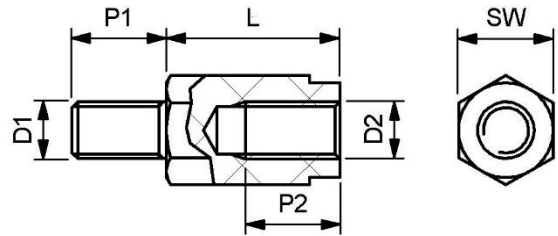

DISTINEX® - Spacer with thread (inside/outside)
polyamide (PA)

Spacer with internal and external thread made of polyamide.

Material: polyamide (PA)
Thread sizes: M2.5, M3, M4 (D1 + D2)
Hexagon sizes: 5, 6, 8 (SW)
Length tolerances: gem. ISO 2768-1M (mittel)
RoHS compliant

Further lengths up to 90mm, are available in 1mm increments.

Thread (D1 + D2): M2.5, Hexagon size (SW): 5.0

Part	L	P1	P2
DISTINEX2550PA05	5.0	8.0	3.5
DISTINEX2550PA06	6.0	8.0	3.5
DISTINEX2550PA07	7.0	8.0	5.0
DISTINEX2550PA08	8.0	8.0	5.0
DISTINEX2550PA09	9.0	8.0	5.0
DISTINEX2550PA10	10.0	8.0	7.0
DISTINEX2550PA11	11.0	8.0	7.0
DISTINEX2550PA12	12.0	8.0	9.0
DISTINEX2550PA13	13.0	8.0	9.0
DISTINEX2550PA14	14.0	8.0	9.0
DISTINEX2550PA15	15.0	8.0	10.0

DISTINEX® - Spacer with thread (inside/outside)
polyamide (PA)

Thread (D1 + D2): M4, Hexagon size (SW): 8.0

Part	L	P1	P2
DISTINEX4080PA05	5.0	8.0	3.5
DISTINEX4080PA06	6.0	8.0	3.5
DISTINEX4080PA07	7.0	8.0	5.0
DISTINEX4080PA08	8.0	8.0	5.0
DISTINEX4080PA09	9.0	8.0	5.0
DISTINEX4080PA10	10.0	8.0	7.0
DISTINEX4080PA11	11.0	8.0	7.0
DISTINEX4080PA12	12.0	8.0	9.0
DISTINEX4080PA13	13.0	8.0	9.0
DISTINEX4080PA14	14.0	8.0	9.0
DISTINEX4080PA15	15.0	8.0	10.0
DISTINEX4080PA16	16.0	8.0	10.0
DISTINEX4080PA17	17.0	8.0	10.0
DISTINEX4080PA18	18.0	8.0	10.0
DISTINEX4080PA19	19.0	8.0	10.0
DISTINEX4080PA20	20.0	8.0	10.0
DISTINEX4080PA21	21.0	8.0	10.0
DISTINEX4080PA22	22.0	8.0	10.0
DISTINEX4080PA23	23.0	8.0	10.0
DISTINEX4080PA24	24.0	8.0	10.0
DISTINEX4080PA25	25.0	8.0	10.0
DISTINEX4080PA26	26.0	8.0	10.0
DISTINEX4080PA27	27.0	8.0	10.0
DISTINEX4080PA28	28.0	8.0	10.0
DISTINEX4080PA29	29.0	8.0	10.0