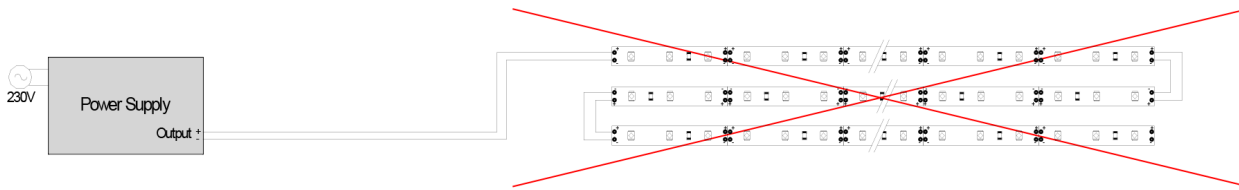

Wiring instructions

Single colour wiring

do not connect like this

Single colour wiring with manual dimer

for up to 3 reels

for more than 3 reels (multi power supply)

Full colour wiring

for up to 3 reels

do not connect like this

for more than 3 reels (multi power supply)

for more than 3 reels (multi power supply)

do not connect like this