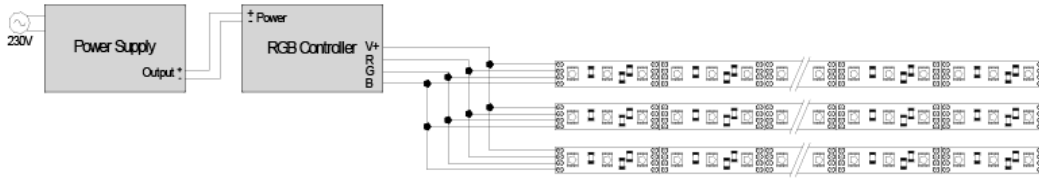

Wiring instructions

Single colour wiring

do not connect like this

Single colour wiring with manual dimer

for up to 3 reels

for more than 3 reels (multi power supply)

Full colour wiring

for up to 3 reels

do not connect like this

for more than 3 reels (multi power supply)

for more than 3 reels (multi power supply)

do not connect like this