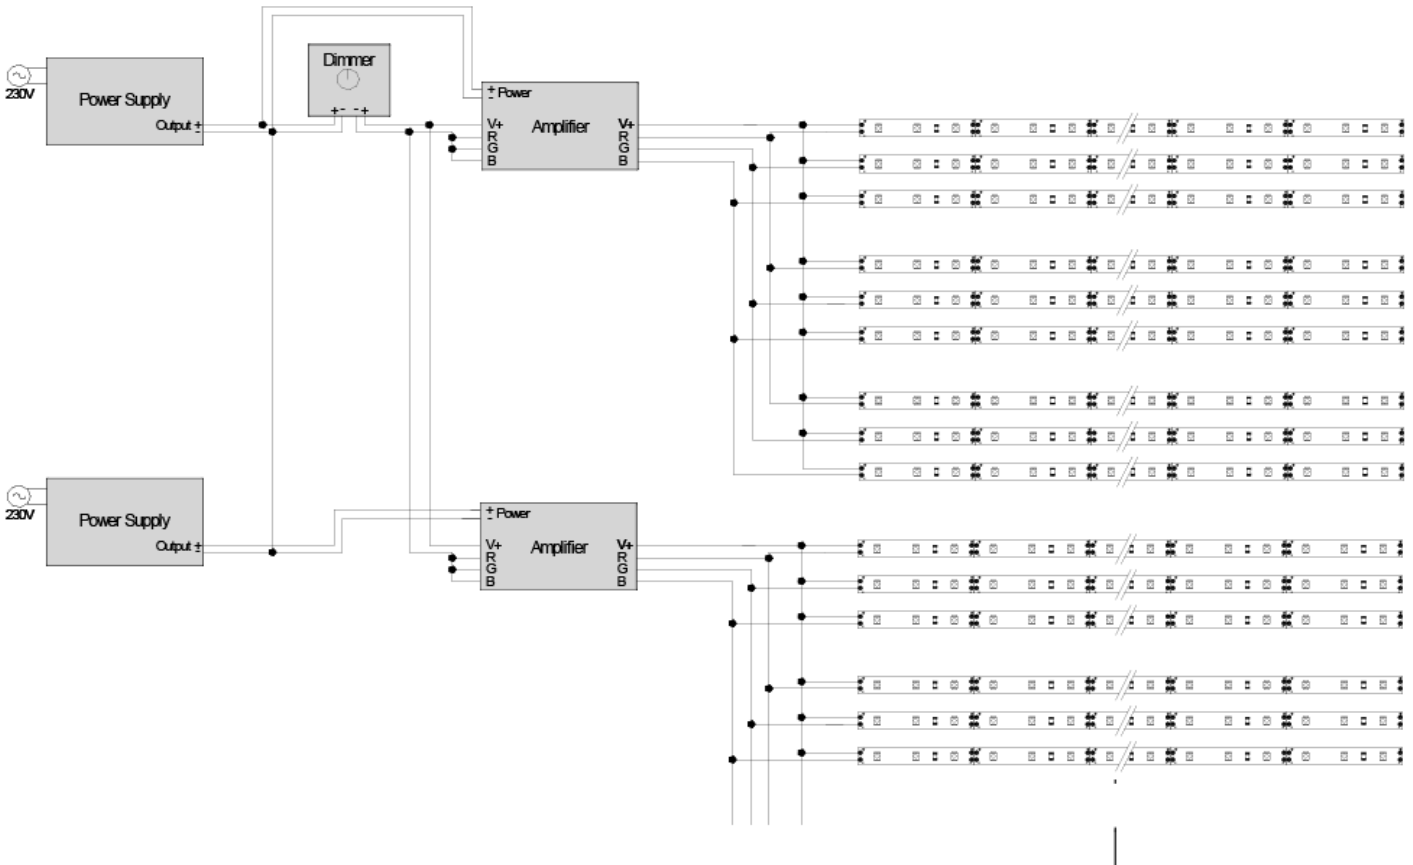

Wiring instructions

Single colour wiring

do not connect like this

Single colour wiring with manual dimer

for up to 3 reels

for more than 3 reels (multi power supply)

Full colour wiring

for up to 3 reels

do not connect like this

for more than 3 reels (multi power supply)

for more than 3 reels (multi power supply)

do not connect like this