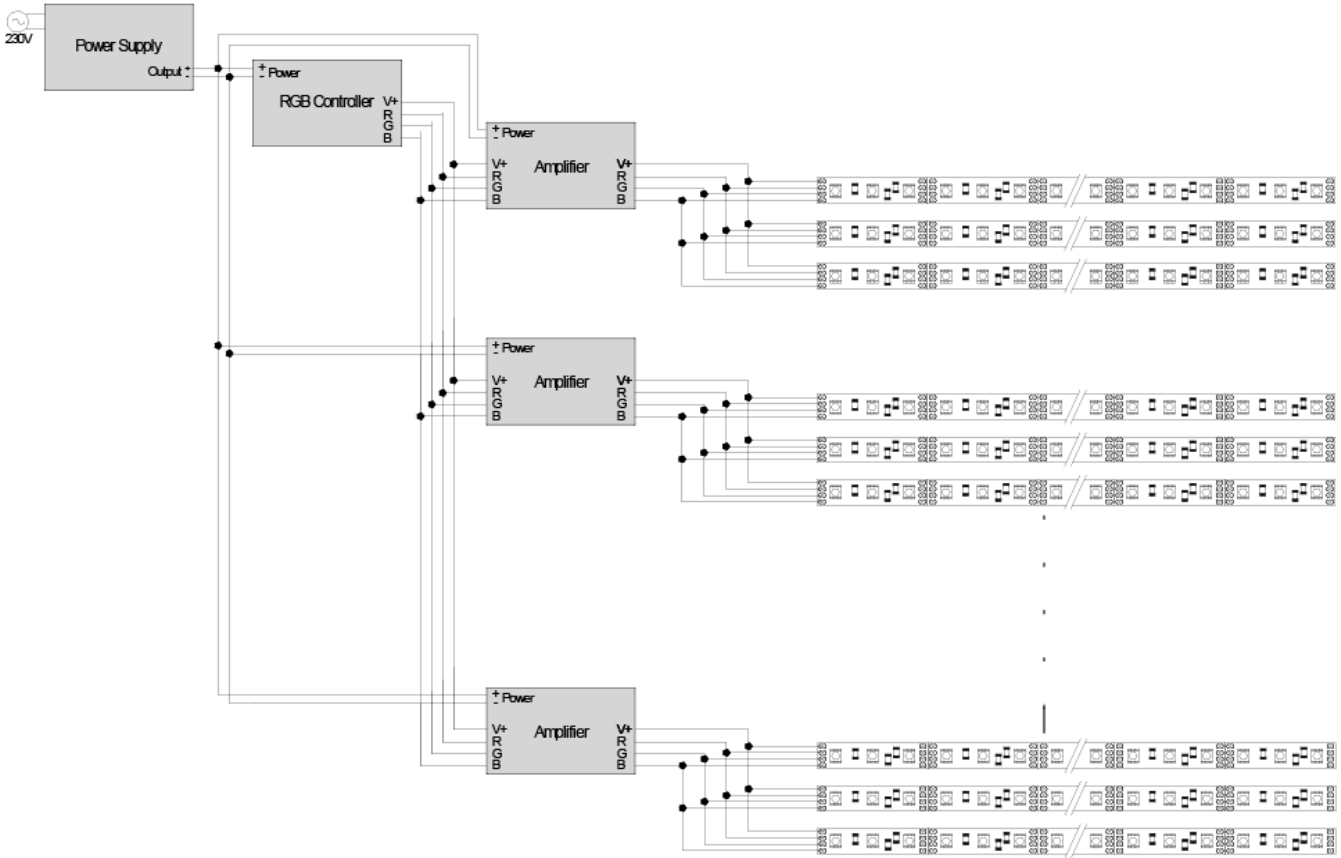

Wiring instructions

Single colour wiring

do not connect like this

Single colour wiring with manual dimer

for up to 3 reels

for more than 3 reels (multi power supply)

Full colour wiring

for up to 3 reels

do not connect like this

for more than 3 reels (multi power supply)

for more than 3 reels (multi power supply)

do not connect like this