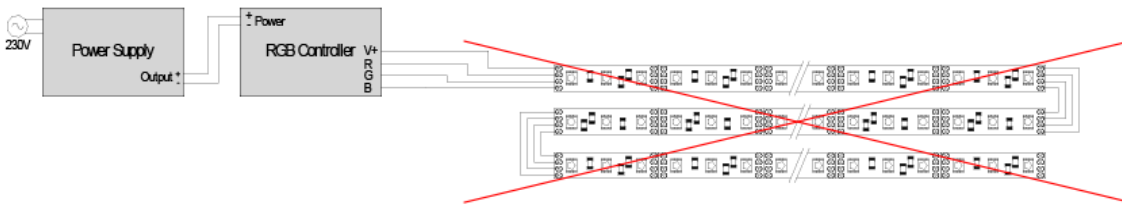

Wiring instructions

Single colour wiring

do not connect like this

Single colour wiring with manual dimer

for up to 3 reels

for more than 3 reels (multi power supply)

Full colour wiring

for up to 3 reels

do not connect like this

for more than 3 reels (multi power supply)

for more than 3 reels (multi power supply)

do not connect like this