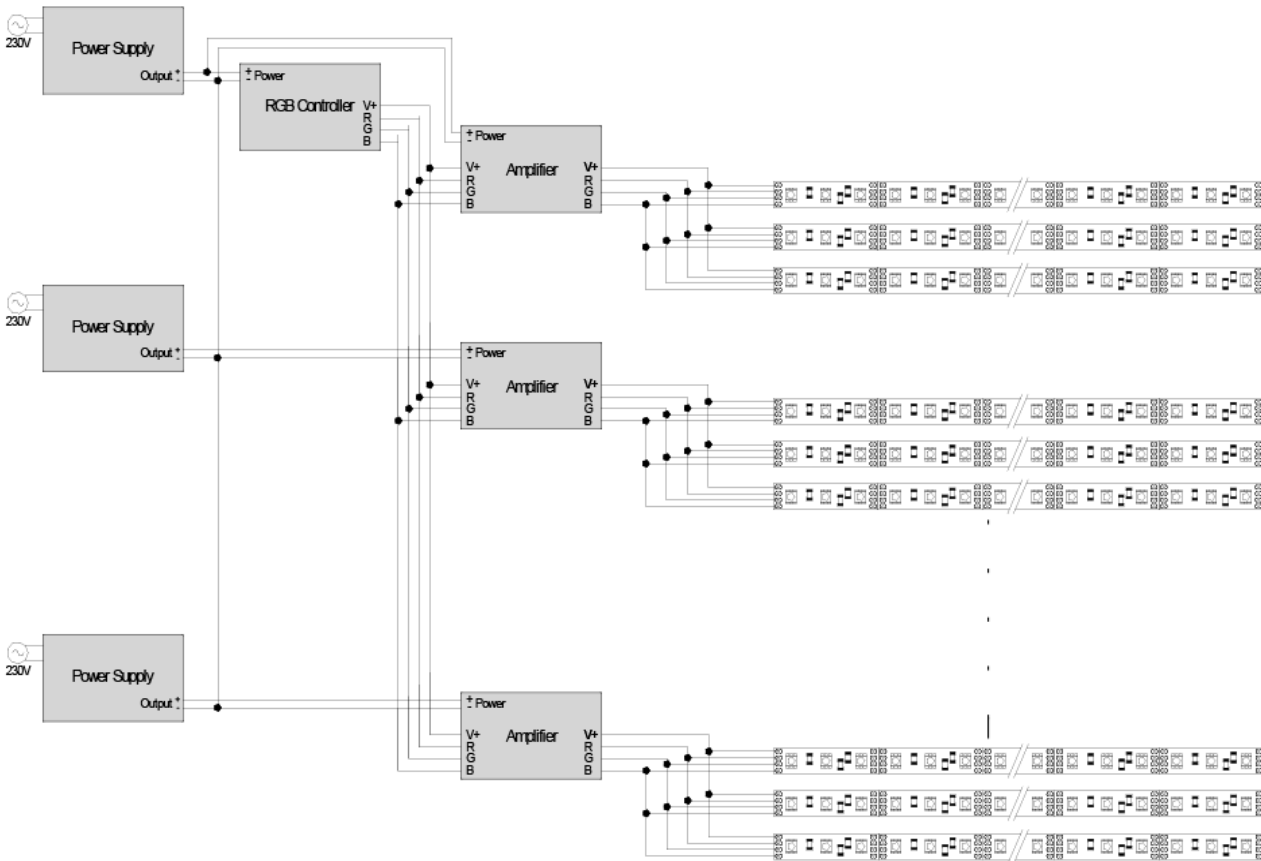

Wiring instructions

Single colour wiring

do not connect like this

Single colour wiring with manual dimer

for up to 3 reels

for more than 3 reels (multi power supply)

Full colour wiring

for up to 3 reels

do not connect like this

for more than 3 reels (multi power supply)

for more than 3 reels (multi power supply)

do not connect like this