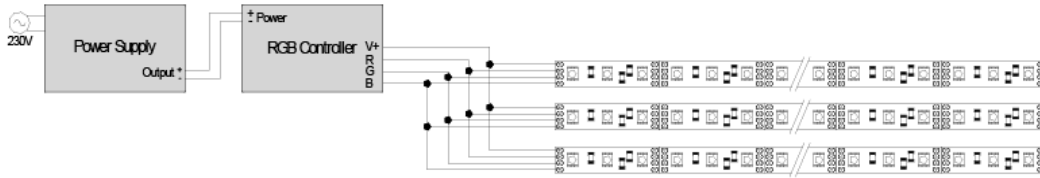

Wiring instructions

Single colour wiring

do not connect like this

Single colour wiring with manual dimer

for up to 3 reels

for more than 3 reels (multi power supply)

Full colour wiring

for up to 3 reels

do not connect like this

for more than 3 reels (multi power supply)

for more than 3 reels (multi power supply)

do not connect like this