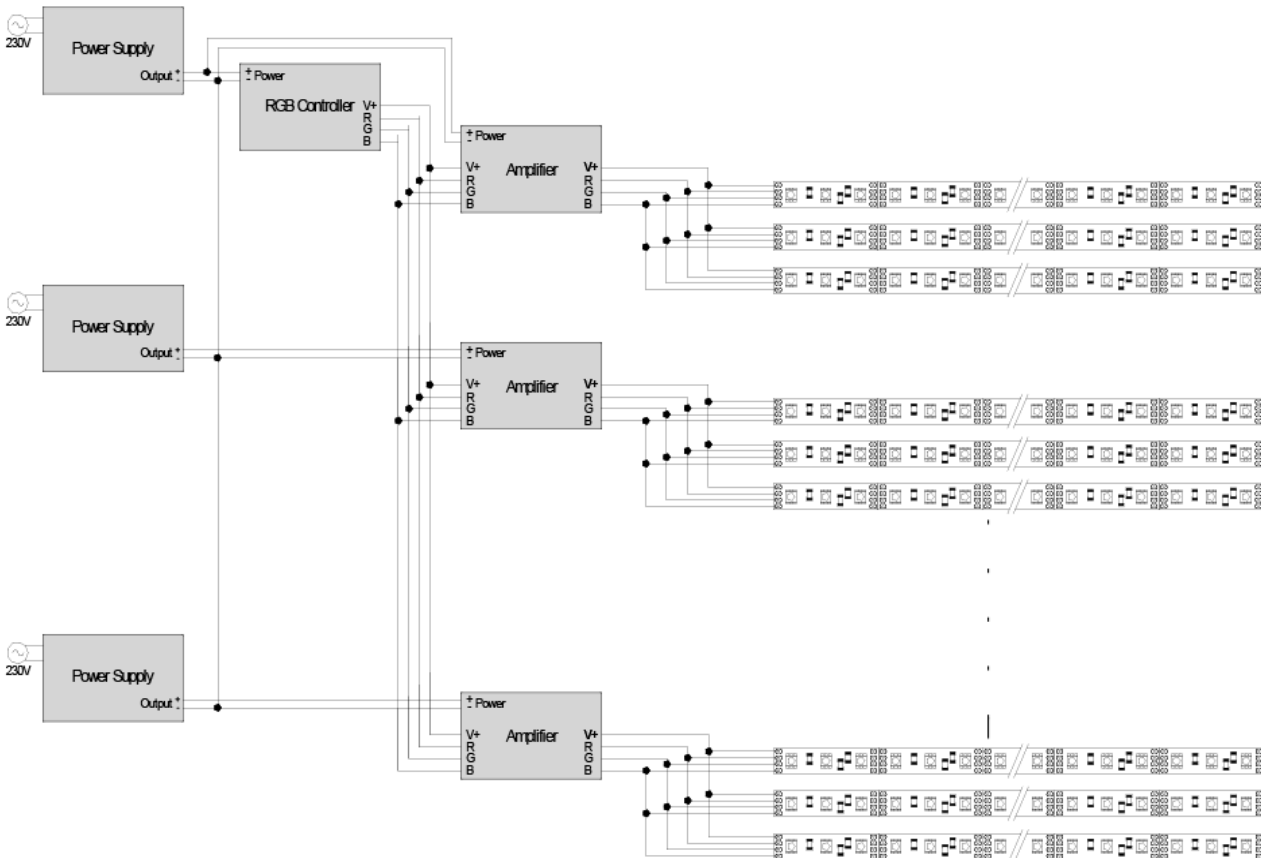

Wiring instructions

Single colour wiring

do not connect like this

Single colour wiring with manual dimer

for up to 3 reels

for more than 3 reels (multi power supply)

Full colour wiring

for up to 3 reels

do not connect like this

for more than 3 reels (multi power supply)

for more than 3 reels (multi power supply)

do not connect like this