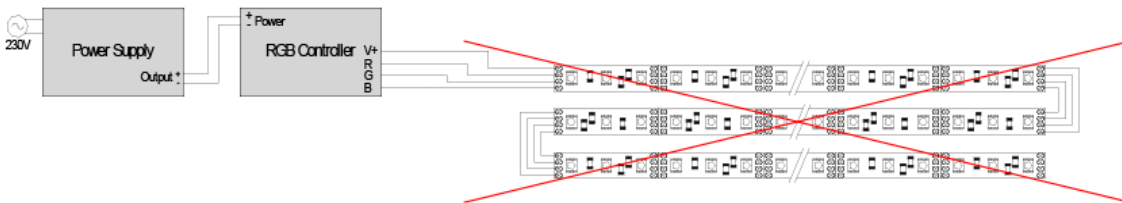

Wiring instructions

Single colour wiring

do not connect like this

Single colour wiring with manual dimer

for up to 3 reels

for more than 3 reels (multi power supply)

Full colour wiring

for up to 3 reels

do not connect like this

for more than 3 reels (multi power supply)

for more than 3 reels (multi power supply)

do not connect like this